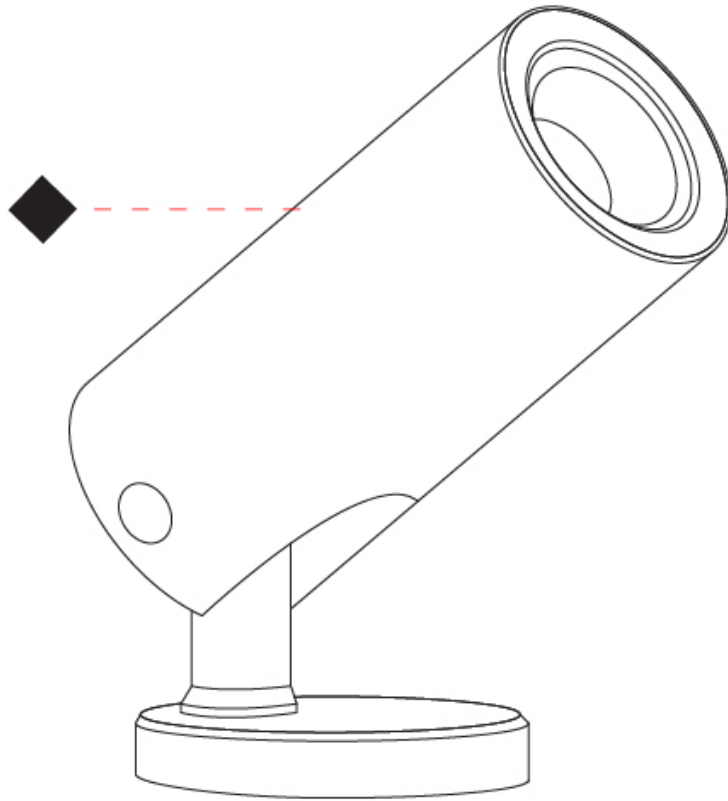

VARIO 40 SURFACE

E12F0002-

PROJECT

TYPE

SPECIFIER

QUANTITY

DATE

E