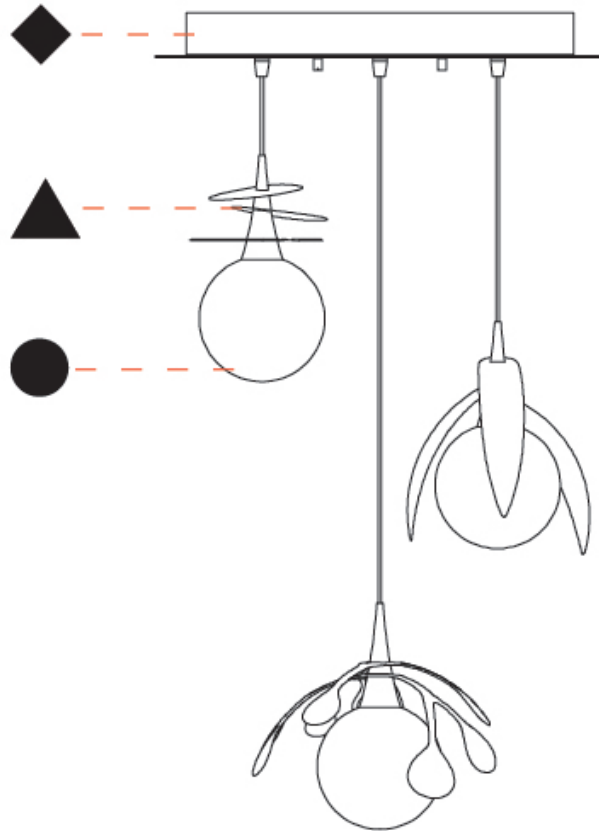

#### PHYSICAL

Shape: Abstract  
 Diameter (mm): 430  
 Diameter (in): 16 <sup>15</sup>/<sub>16</sub>  
 Height (mm): 220  
 Height (in): 8 <sup>11</sup>/<sub>16</sub>  
 Max. Overall Height (mm): 2220  
 Max. Overall Height (in): 87 <sup>3</sup>/<sub>8</sub>  
 Light Distribution: Omnidirectional  
 Fixture Finish: AMB / GRN / PNK / RUB / SKB / SMK / TOB / TRA  
 Holder Finish: SGD / SBK  
 Accent Finish: CHR / MWH / MBK / BCR  
 Fixture Material: Glass / Metal  
 Cable Details: 2,000mm Transparent cable

#### OPTICAL

## VEGETAL - 3 LIGHT CLUSTER SUSPENSION

D141266-

PROJECT

TYPE

SPECIFIER

QUANTITY

DATE

D