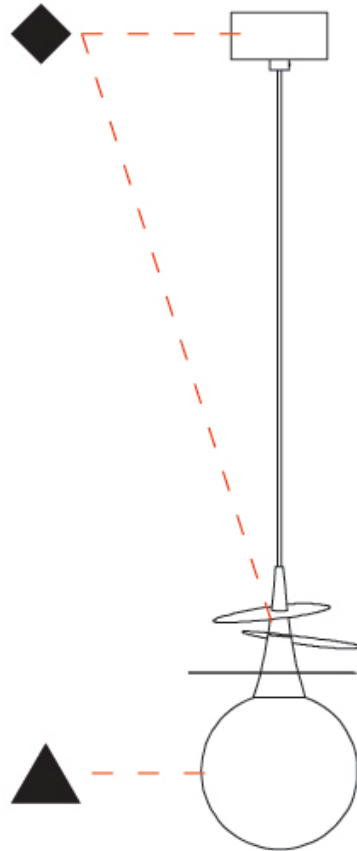

FICUS SUSPENSION

D141239-

PROJECT	_____
TYPE	_____
SPECIFIER	_____
QUANTITY	_____
DATE	_____

D