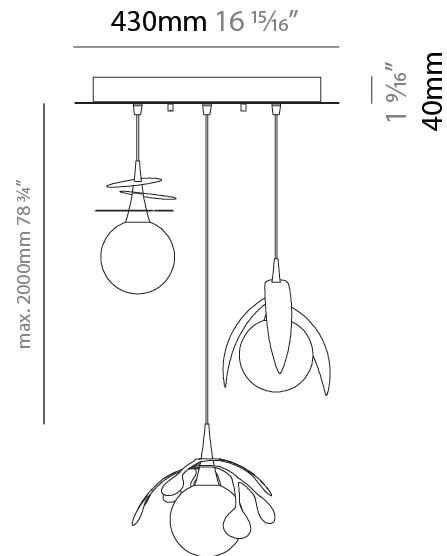

D141266-

base number   Color   Finish   Finish   Finish
Temperature   Options   Options   Options

1. To build a product code in our configurator select the specify button on the base model # product page
2. To build a manual product code on this datasheet choose from the options listed below in blue font and add the suffix to the base model #

GENERAL

Series: Vegetal
Subseries: Vegetal - 3 Light Cluster
Partner: Cangini & Tucci
Division: Design
Installation: Suspension
Product Type: Pendant
Mounting Location: Ceiling

PHYSICAL

Shape: Abstract
Diameter (mm): 430
Diameter (in): 16 ¹⁵/₁₆
Height (mm): 220
Height (in): 8 ¹¹/₁₆
Max. Overall Height (mm): 2220
Max. Overall Height (in): 87 ³/₈
Fixture Finish: AMB / GRN / PNK / RUB / SKB / SMK / TOB / TRA
Holder Finish: SGD / SBK
Accent Finish: CHR / MWH / MBK / BCR
Fixture Material: Glass / Metal
Primary Material: Glass - Borosilicate
Cable Details: 2000mm Transparent cable

ELECTRICAL

Lamp Type: LED (Zhaga Standard)
Input Wattage (W): 12.6
Dimming: Non-Dimmable
Driver Included: Yes
Driver Location: Integrated
Driver Class: Class 2
Input Voltage (V): 120 - 277
Constant Current (MA): 500mA
Upon Request: Phase Dimming (120Vac only) / 0-10V Dimming

LED

Color Temperature (°K): 2700 / 3000
Nominal Lumen (lm): 1380 / 1500
CRI: >90 CRI
Lamp Life (hrs): 50000

OPTICAL

RATINGS AND CERTIFICATIONS

Certified By: Certified for North American Standards
IP rating: IP20