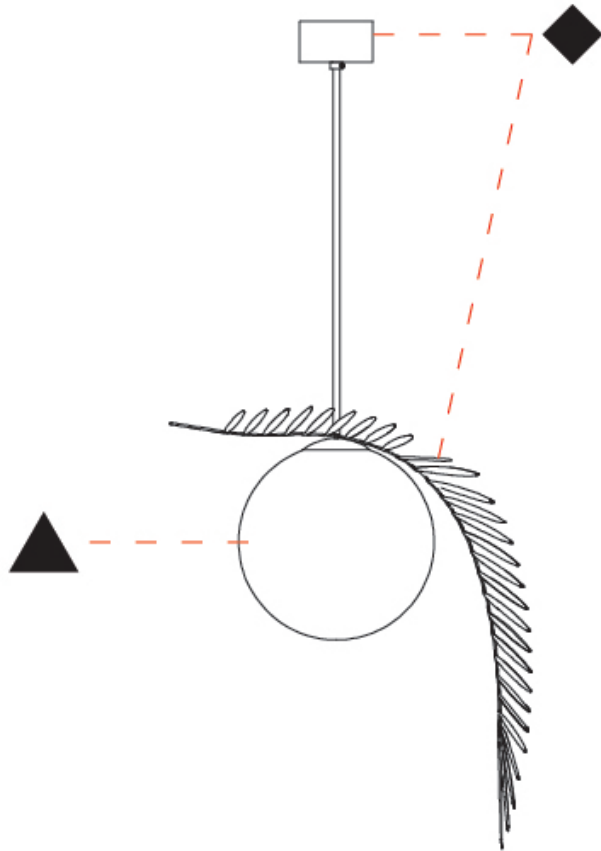

PALMA SUSPENSION

D141241-

PROJECT

TYPE

SPECIFIER

QUANTITY

DATE

D