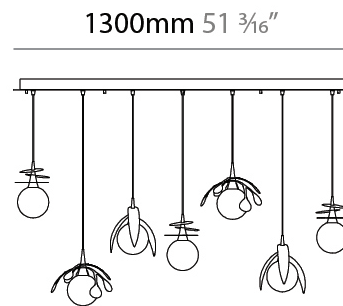

D141265-

base number   Color   Finish   Finish   Finish
Temperature   Options   Options   Options

1. To build a product code in our configurator select the specify button on the base model # product page
2. To build a manual product code on this datasheet choose from the options listed below in blue font and add the suffix to the base model #

GENERAL

Series: Vegetal
Subseries: Vegetal - 7 Light Linear
Partner: Cangini & Tucci
Division: Design
Installation: Suspension
Product Type: Pendant
Mounting Location: Ceiling

PHYSICAL

Shape: Abstract
Length (mm): 1300
Length (in): 51 ³/₁₆
Width (mm): 400
Width (in): 15 ³/₄
Height (mm): 220
Height (in): 8 ¹¹/₁₆
Max. Overall Height (mm): 2220
Max. Overall Height (in): 87 ³/₈
Fixture Finish: AMB / GRN / PNK / RUB / SKB / SMK / TOB / TRA
Holder Finish: SGD / SBK
Accent Finish: CHR / MWH / MBK / BCR
Fixture Material: Glass / Metal
Primary Material: Glass - Borosilicate
Cable Details: 2000mm Transparent cable

ELECTRICAL

Lamp Type: LED (Zhaga Standard)
Input Wattage (W): 29.4
Dimming: Non-Dimmable
Driver Included: Yes
Driver Location: Integrated
Driver Class: Class 2
Input Voltage (V): 120 - 277
Constant Current (MA): 350mA
Upon Request: Phase Dimming (120Vac only) / 0-10V Dimming

LED

Color Temperature (°K): 2700 / 3000
Nominal Lumen (lm): 3220 / 3500
CRI: >90 CRI
Lamp Life (hrs): 50000

OPTICAL

RATINGS AND CERTIFICATIONS

Certified By: Certified for North American Standards
IP rating: IP20