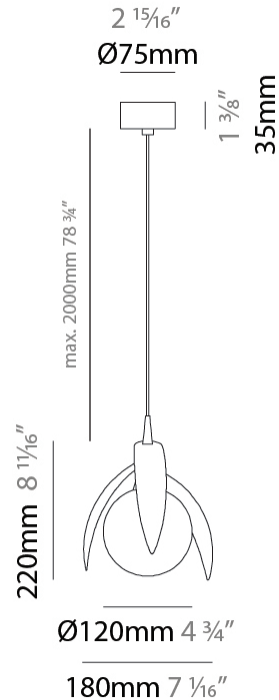

CALATHEA SUSPENSION

D141238-

base number   Color   Finish   Finish
Temperature   Options   Options

1. To build a product code in our configurator select the specify button on the base model # product page
2. To build a manual product code on this datasheet choose from the options listed below in blue font and add the suffix to the base model #

GENERAL

Series: Vegetal
Subseries: Calathea
Partner: Cangini & Tucci
Division: Design
Installation: Suspension
Product Type: Pendant
Mounting Location: Ceiling

PHYSICAL

Shape: Abstract
Diameter (mm): 180
Diameter (in): 7 1/16
Height (mm): 220
Height (in): 8 11/16
Max. Overall Height (mm): 2220
Max. Overall Height (in): 87 3/8
Fixture Finish: AMB / GRN / PNK / RUB / SKB / SMK / TOB / TRA
Holder Finish: SGD / SBK
Fixture Material: Glass / Metal
Primary Material: Glass - Borosilicate
Cable Details: 2000mm Transparent cable

ELECTRICAL

Lamp Type: LED (Zhaga Standard)
Input Wattage (W): 4.2
Dimming: Non-Dimmable
Driver Included: Yes
Driver Location: Integrated
Driver Class: Class 2
Input Voltage (V): 120 - 277
Constant Current (mA): 350mA
Upon Request: Phase Dimming (120Vac only) / 0-10V Dimming

LED

Color Temperature (°K): 2700 / 3000
Nominal Lumen (lm): 460 / 500
CRI: >90 CRI
Lamp Life (hrs): 50000

OPTICAL

RATINGS AND CERTIFICATIONS

Certified By: Certified for North American Standards
IP rating: IP20

PROJECT
TYPE
SPECIFIER
QUANTITY
DATE