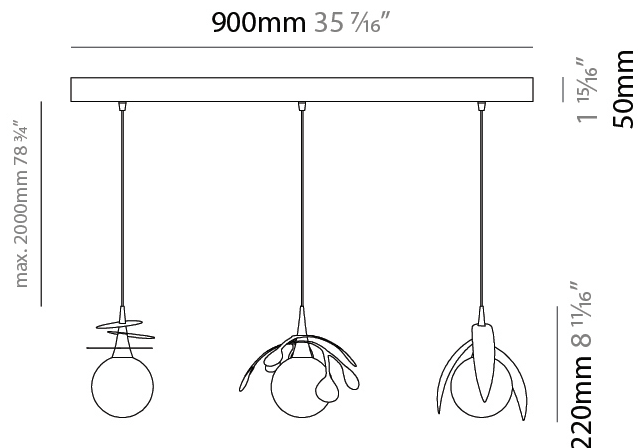

VEGETAL - 3 LIGHT LINEAR SUSPENSION

D141267-

base number	Color Temperature	Finish Options	Finish Options	Finish Options

1. To build a product code in our configurator select the specify button on the base model # product page
2. To build a manual product code on this datasheet choose from the options listed below in blue font and add the suffix to the base model #

GENERAL

Series: Vegetal
Subseries: Vegetal - 3 Light Linear
Partner: Cangiini & Tucci
Division: Design
Installation: Suspension
Product Type: Pendant
Mounting Location: Ceiling

PHYSICAL

Shape: Abstract
Length (mm): 900
Length (in): 35 7/16
Height (mm): 220
Height (in): 8 11/16
Max. Overall Height (mm): 2220
Max. Overall Height (in): 87 3/8
Fixture Finish: AMB / GRN / PNK / RUB / SKB / SMK / TOB / TRA
Holder Finish: SGD / SBK
Accent Finish: CHR / MWH / MBK / BCR
Fixture Material: Glass / Metal
Primary Material: Glass - Borosilicate
Cable Details: 2000mm Transparent cable

ELECTRICAL

Lamp Type: LED (Zhaga Standard)
Input Wattage (W): 12.6
Dimming: Non-Dimmable
Driver Included: Yes
Driver Location: Integrated
Driver Class: Class 2
Input Voltage (V): 120 - 277
Constant Current (MA): 350mA
Upon Request: Phase Dimming (120Vac only) / 0-10V Dimming

LED

Color Temperature (°K): 2700 / 3000
Nominal Lumen (lm): 1380 / 1500
CRI: >90 CRI
Lamp Life (hrs): 50000

OPTICAL

RATINGS AND CERTIFICATIONS

Certified By: Certified for North American Standards
IP rating: IP20