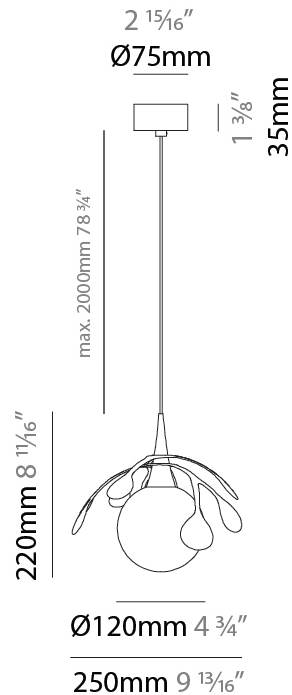

PROJECT
TYPE
SPECIFIER
QUANTITY
DATE

PILEA SUSPENSION

D141240-

base number	Color Temperature	Finish Options	Finish Options

1. To build a product code in our configurator select the specify button on the base model # product page
2. To build a manual product code on this datasheet choose from the options listed below in blue font and add the suffix to the base model #

GENERAL

Series: Vegetal
Subseries: Pilea
Partner: Cangini & Tucci
Division: Design
Installation: Suspension
Product Type: Pendant
Mounting Location: Ceiling

PHYSICAL

Shape: Abstract
Diameter (mm): 250
Diameter (in): 9 ¹³/₁₆
Height (mm): 220
Height (in): 8 ¹¹/₁₆
Max. Overall Height (mm): 2220
Max. Overall Height (in): 87 ³/₈
Fixture Finish: AMB / GRN / PNK / RUB / SKB / SMK / TOB / TRA
Holder Finish: SGD / SBK
Fixture Material: Glass / Metal
Primary Material: Glass - Borosilicate
Cable Details: 2000mm Transparent cable

ELECTRICAL

Lamp Type: LED (Zhaga Standard)
Input Wattage (W): 4.2
Dimming: Non-Dimmable
Driver Included: Yes
Driver Location: Integrated
Driver Class: Class 2
Input Voltage (V): 120 - 277
Constant Current (mA): 350mA
Upon Request: Phase Dimming (120Vac only) / 0-10V Dimming

LED

Color Temperature (°K): 2700 / 3000
Nominal Lumen (lm): 460 / 500
CRI: >90 CRI
Lamp Life (hrs): 50000

OPTICAL

RATINGS AND CERTIFICATIONS

Certified By: Certified for North American Standards
IP rating: IP20