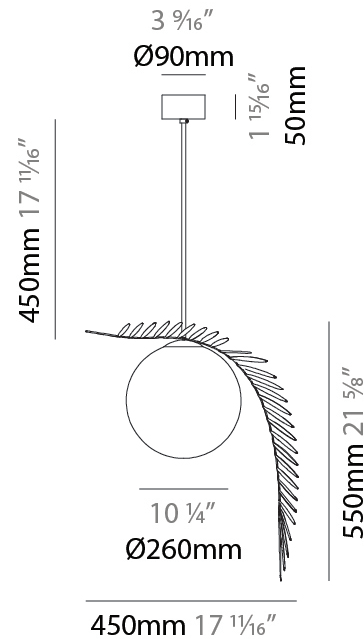

PALMA SUSPENSION

D141241-

base number   Color   Finish   Finish
Temperature   Options   Options

1. To build a product code in our configurator select the specify button on the base model # product page
2. To build a manual product code on this datasheet choose from the options listed below in blue font and add the suffix to the base model #

GENERAL

Series: Vegetal
Subseries: Palma
Partner: Cangini & Tucci
Division: Design
Installation: Suspension
Product Type: Pendant
Mounting Location: Ceiling

PHYSICAL

Shape: Abstract
Diameter (mm): 450
Diameter (in): 17 11/16
Height (mm): 1000
Height (in): 39 3/8
Max. Overall Height (mm): 3000
Max. Overall Height (in): 118 3/8
Fixture Finish: AMB / GRN / PNK / RUB / SKB / SMK / TOB / TRA
Holder Finish: SGD / SBK
Fixture Material: Glass / Metal
Primary Material: Glass - Borosilicate
Cable Details: 2000mm Transparent cable

ELECTRICAL

Lamp Type: LED (Zhaga Standard)
Input Wattage (W): 6
Dimming: Non-Dimmable
Driver Included: Yes
Driver Location: Integrated
Driver Class: Class 2
Input Voltage (V): 120 - 277
Constant Current (MA): 500mA

LED

Color Temperature (°K): 2700 / 3000
Nominal Lumen (lm): 866
CRI: >90 CRI
Lamp Life (hrs): 50000

OPTICAL

RATINGS AND CERTIFICATIONS

Certified By: Certified for North American Standards
IP rating: IP20