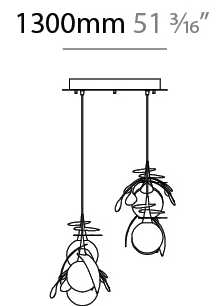

D141265-

base number   Color   Finish   Finish   Finish
Temperature   Options   Options   Options

1. To build a product code in our configurator select the specify button on the base model # product page
2. To build a manual product code on this datasheet choose from the options listed below in blue font and add the suffix to the base model #

GENERAL

Series: Vegetal
Subseries: Vegetal - 7 Light Linear
Partner: Cangini & Tucci
Division: Design
Installation: Suspension
Product Type: Pendant
Mounting Location: Ceiling

PHYSICAL

Shape: Abstract
Length (mm): 1300
Length (in): 51 ³/₁₆
Width (mm): 400
Width (in): 15 ³/₄
Height (mm): 220
Height (in): 8 ¹¹/₁₆
Max. Overall Height (mm): 2220
Max. Overall Height (in): 87 ³/₈
Fixture Finish: AMB / GRN / PNK / RUB / SKB / SMK / TOB / TRA
Holder Finish: SGD / SBK
Accent Finish: CHR / MWH / MBK / BCR
Fixture Material: Glass / Metal
Primary Material: Glass - Borosilicate
Cable Details: 2000mm Transparent cable

ELECTRICAL

Lamp Type: LED (Zhaga Standard)
Input Wattage (W): 29.4
Dimming: Non-Dimmable
Driver Included: Yes
Driver Location: Integrated
Driver Class: Class 2
Input Voltage (V): 120 - 277
Constant Current (MA): 350mA
Upon Request: Phase Dimming (120Vac only) / 0-10V Dimming

LED

Color Temperature (°K): 2700 / 3000
Nominal Lumen (lm): 3220 / 3500
CRI: >90 CRI
Lamp Life (hrs): 50000

OPTICAL

RATINGS AND CERTIFICATIONS

Certified By: Certified for North American Standards
IP rating: IP20