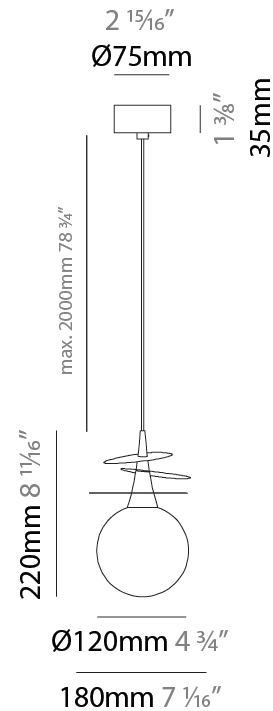

PROJECT
TYPE
SPECIFIER
QUANTITY
DATE

FICUS SUSPENSION

D141239-

base number	Color Temperature	Finish Options	Finish Options

1. To build a product code in our configurator select the specify button on the base model # product page
2. To build a manual product code on this datasheet choose from the options listed below in blue font and add the suffix to the base model #

GENERAL

Series: Vegetal
Subseries: Ficus
Partner: Cangini & Tucci
Division: Design
Installation: Suspension
Product Type: Pendant
Mounting Location: Ceiling

PHYSICAL

Shape: Abstract
Diameter (mm): 180
Diameter (in): 7 1/16
Height (mm): 220
Height (in): 8 11/16
Max. Overall Height (mm): 2220
Max. Overall Height (in): 87 3/8
Fixture Finish: AMB / GRN / PNK / RUB / SKB / SMK / TOB / TRA
Holder Finish: SGD / SBK
Fixture Material: Glass / Metal
Primary Material: Glass - Borosilicate
Cable Details: 2000mm Transparent cable

ELECTRICAL

Lamp Type: LED (Zhaga Standard)
Input Wattage (W): 4.2
Dimming: Non-Dimmable
Driver Included: Yes
Driver Location: Integrated
Driver Class: Class 2
Input Voltage (V): 120 - 277
Constant Current (mA): 350mA
Upon Request: Phase Dimming (120Vac only) / 0-10V Dimming

LED

Color Temperature (°K): 2700 / 3000
Nominal Lumen (lm): 460 / 500
CRI: >90 CRI
Lamp Life (hrs): 50000

OPTICAL

RATINGS AND CERTIFICATIONS

Certified By: Certified for North American Standards
IP rating: IP20