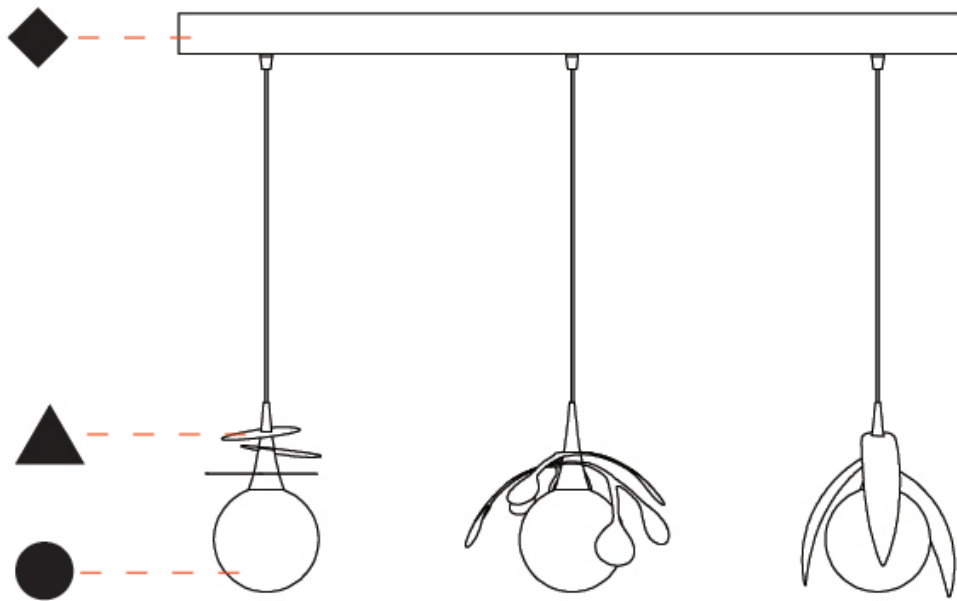

## VEGETAL - 3 LIGHT LINEAR SUSPENSION

D141267-

PROJECT \_\_\_\_\_

TYPE \_\_\_\_\_

SPECIFIER \_\_\_\_\_

QUANTITY \_\_\_\_\_

DATE \_\_\_\_\_

D