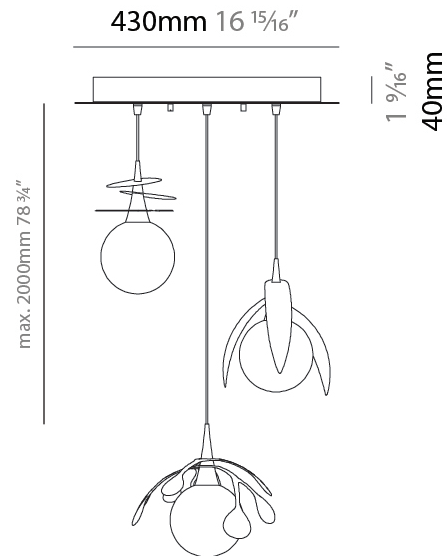

VEGETAL - 3 LIGHT CLUSTER SUSPENSION

D141266-

base number   Color   Finish
Temperature   Options

1. To build a product code in our configurator select the specify button on the base model # product page
2. To build a manual product code on this datasheet choose from the options listed below in blue font and add the suffix to the base model #

GENERAL

Series: Vegetal
Subseries: Vegetal - 3 Light Cluster
Brand: Cangini & Tucci
Division: Design
Mounting Type: Suspension
Mounting Location: Ceiling
Subcategory: Pendant

PHYSICAL

Shape: Abstract
Diameter (mm): 430
Diameter (in): 16 ¹⁵/₁₆
Height (mm): 220
Height (in): 8 ¹¹/₁₆
Max. Overall Height (mm): 2220
Max. Overall Height (in): 87 ³/₈
Light Distribution: Omnidirectional
Fixture Finish: [AMB](#) / [GRN](#) / [PNK](#) / [RUB](#) / [SKB](#) / [SMK](#) / [TOB](#) / [TRA](#)
Holder Finish: SGD / SBK
Accent Finish: CHR / MWH / MBK / BCR
Fixture Material: Glass / Metal
Cable Details: 2,000mm Transparent cable

ELECTRICAL

Lamp Type: LED (Zhaga Standard)
Input Wattage (W): 12.6
Dimming: Non-Dimmable
Driver Included: Yes
Driver Location: Integrated
Driver Class: Class 2
Input Voltage (V): 120 - 277
Constant Current (MA): 500mA
Upon Request: Phase Dimming (120Vac only) / 0-10V Dimming

LED

Color Temperature (°K): [2700](#) / [3000](#)
Nominal Lumen (lm): 1380 / 1500
CRI: >90 CRI
Lamp Life (hrs): 50000

OPTICAL

RATINGS AND CERTIFICATIONS

Certified By: Certified for North American Standards
IP rating: IP20