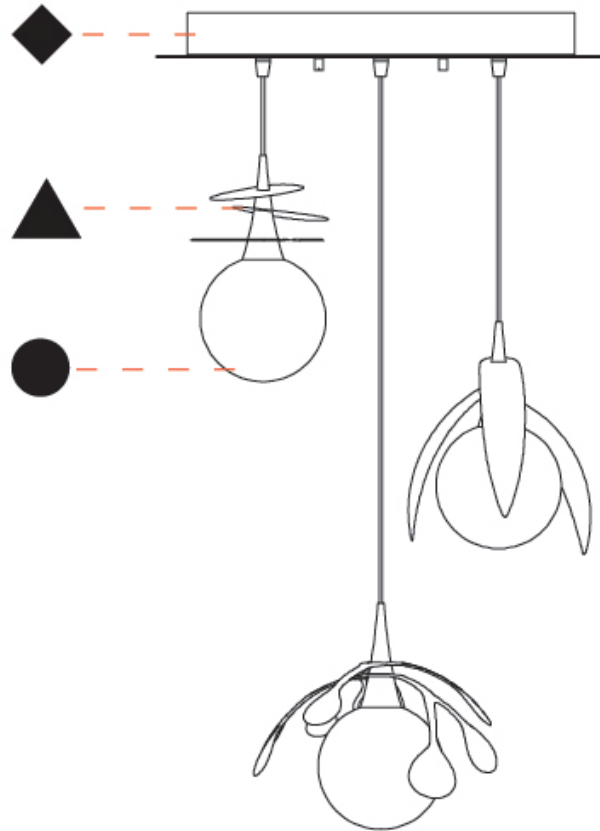

#### PHYSICAL

Shape: Abstract  
 Diameter (mm): 430  
 Diameter (in): 16 <sup>15</sup>/<sub>16</sub>  
 Height (mm): 220  
 Height (in): 8 <sup>11</sup>/<sub>16</sub>  
 Max. Overall Height (mm): 2220  
 Max. Overall Height (in): 87 <sup>3</sup>/<sub>8</sub>  
 Light Distribution: Omnidirectional  
 Fixture Finish: [AMB](#) / [GRN](#) / [PNK](#) / [RUB](#) / [SKB](#) / [SMK](#) / [TOB](#) / [TRA](#)  
 Holder Finish: SGD / SBK  
 Accent Finish: CHR / MWH / MBK / BCR  
 Fixture Material: Glass / Metal  
 Cable Details: 2,000mm Transparent cable

#### OPTICAL

## VEGETAL - 3 LIGHT CLUSTER SUSPENSION

D141266-

PROJECT

TYPE

SPECIFIER

QUANTITY

DATE

PROJECT
TYPE
SPECIFIER
QUANTITY
DATE

## VEGETAL - 3 LIGHT LINEAR SUSPENSION