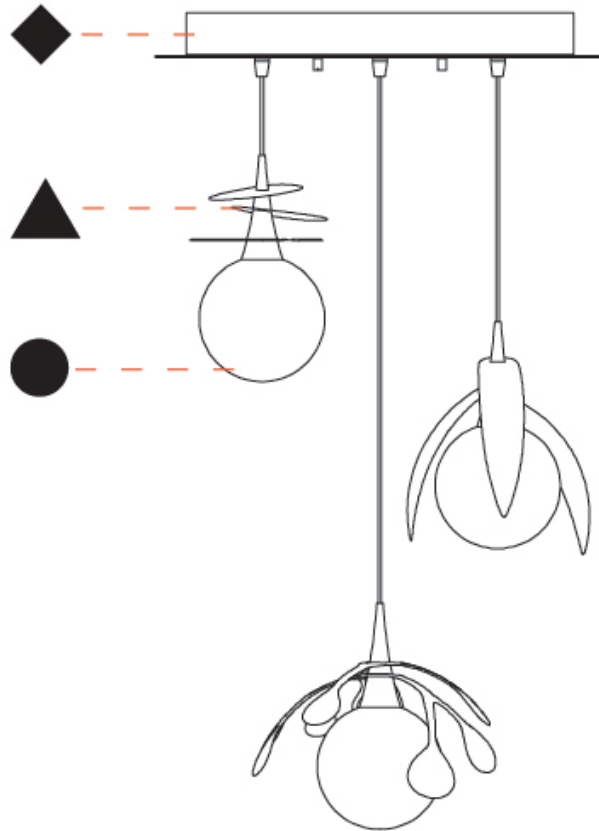

#### PHYSICAL

Shape: Abstract  
 Diameter (mm): 430  
 Diameter (in): 16 <sup>15</sup>/<sub>16</sub>  
 Height (mm): 220  
 Height (in): 8 <sup>11</sup>/<sub>16</sub>  
 Max. Overall Height (mm): 2220  
 Max. Overall Height (in): 87 <sup>3</sup>/<sub>8</sub>  
 Light Distribution: Omnidirectional  
 Fixture Finish: [AMB](#) / [GRN](#) / [PNK](#) / [RUB](#) / [SKB](#) / [SMK](#) / [TOB](#) / [TRA](#)  
 Holder Finish: SGD / SBK  
 Accent Finish: CHR / MWH / MBK / BCR  
 Fixture Material: Glass / Metal  
 Cable Details: 2,000mm Transparent cable

#### OPTICAL

## VEGETAL - 3 LIGHT CLUSTER SUSPENSION

D141266-

PROJECT

TYPE

SPECIFIER

QUANTITY

DATE

D