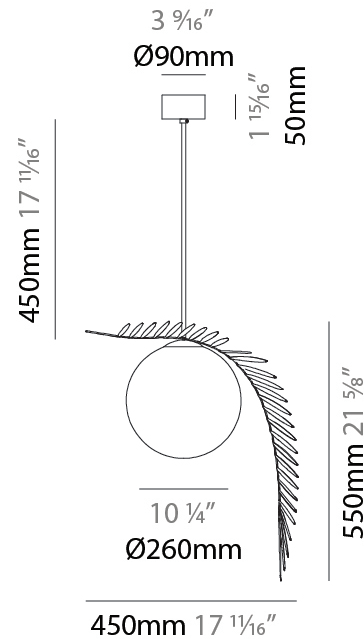

PROJECT	_____
TYPE	_____
SPECIFIER	_____
QUANTITY	_____
DATE	_____

PALMA SUSPENSION

D141241-

base number	Color Temperature	Finish Options	Finish Options

1. To build a product code in our configurator select the specify button on the base model # product page
2. To build a manual product code on this datasheet choose from the options listed below in blue font and add the suffix to the base model #

GENERAL

Series: Vegetal
Subseries: Palma
Brand: Cangini & Tucci
Division: Design
Mounting Type: Suspension
Mounting Location: Ceiling
Subcategory: Pendant

PHYSICAL

Shape: Abstract
Diameter (mm): 450
Diameter (in): 17 11/16
Height (mm): 1000
Height (in): 39 3/8
Max. Overall Height (mm): 3000
Max. Overall Height (in): 118 1/8
Light Distribution: Omnidirectional
Fixture Finish: AMB / GRN / PNK / RUB / SKB / SMK / TOB / TRA
Holder Finish: SGD / SBK
Fixture Material: Glass / Metal
Cable Details: 2,000mm Transparent cable

ELECTRICAL

Lamp Type: LED (Zhaga Standard)
Input Wattage (W): 6
Dimming: Non-Dimmable
Driver Included: Yes
Driver Location: Integrated
Driver Class: Class 2
Input Voltage (V): 120 - 277
Constant Current (mA): 500mA

LED

Color Temperature (°K): 2700 / 3000
Nominal Lumen (lm): 866
CRI: >90 CRI
Lamp Life (hrs): 50000

OPTICAL

RATINGS AND CERTIFICATIONS

Certified By: Certified for North American Standards
IP rating: IP20