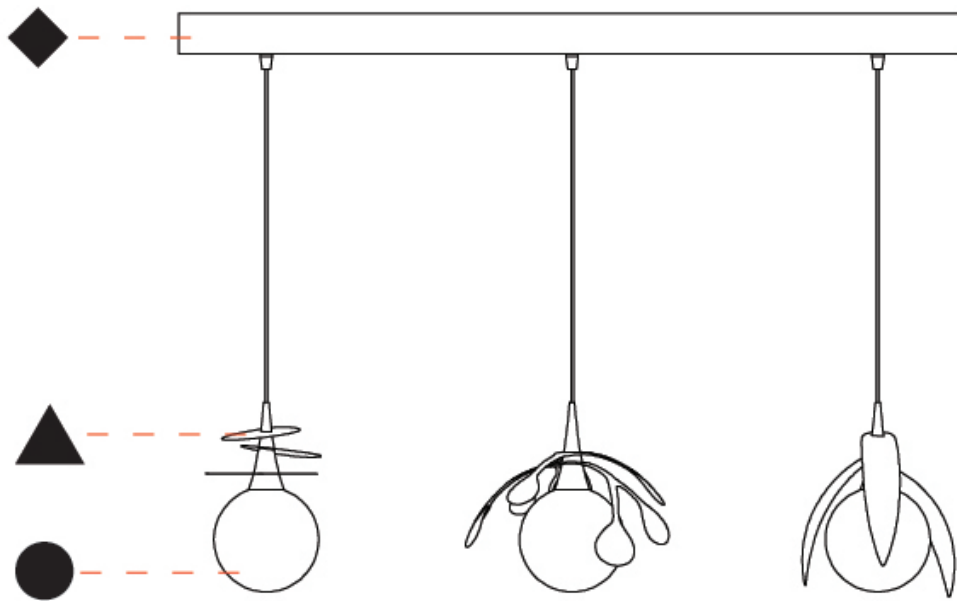

VEGETAL - 3 LIGHT LINEAR SUSPENSION

D141267-

PROJECT _____

TYPE _____

SPECIFIER _____

QUANTITY _____

DATE _____

D