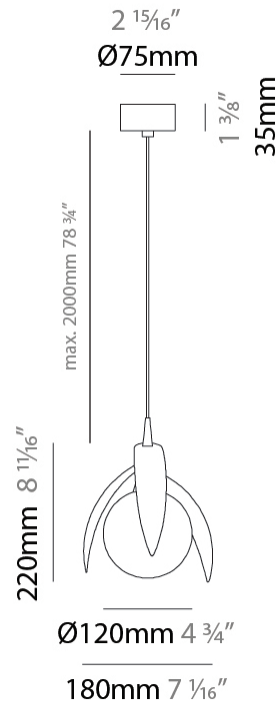

GENERAL

Series: Vegetal
 Subseries: Calathea
 Partner: Cangini & Tucci
 Division: Design
 Installation: Suspension
 Product Type: Pendant
 Mounting Location: Ceiling

PHYSICAL

Shape: Abstract
 Diameter (mm): 180
 Diameter (in): 7 1/16
 Height (mm): 220
 Height (in): 8 11/16
 Max. Overall Height (mm): 2220
 Max. Overall Height (in): 87 3/8
 Fixture Finish: AMB / GRN / PNK / RUB / SKB / SMK / TOB / TRA
 Holder Finish: SGD / SBK
 Fixture Material: Glass / Metal
 Primary Material: Glass - Borosilicate
 Cable Details: 2000mm Transparent cable

LED

Color Temperature (°K): 2700 / 3000
 Nominal Lumen (lm): 460 / 500
 CRI: >90 CRI
 Lamp Life (hrs): 50000

OPTICAL

RATINGS AND CERTIFICATIONS

Certified By: Certified for North American Standards
 IP rating: IP20

GENERAL

Series: Vegetal
Subseries: Ficus
Partner: Cangini & Tucci
Division: Design
Installation: Suspension
Product Type: Pendant
Mounting Location: Ceiling

PHYSICAL

Shape: Abstract
Diameter (mm): 180
Diameter (in): 7 1/16
Height (mm): 220
Height (in): 8 11/16
Max. Overall Height (mm): 2220
Max. Overall Height (in): 87 3/8
Fixture Finish: AMB / GRN / PNK / RUB / SKB / SMK / TOB / TRA
Holder Finish: SGD / SBK
Fixture Material: Glass / Metal
Primary Material: Glass - Borosilicate
Cable Details: 2000mm Transparent cable

GENERAL

Series: Vegetal
Subseries: Pilea
Partner: Cangini & Tucci
Division: Design
Installation: Suspension
Product Type: Pendant
Mounting Location: Ceiling

PHYSICAL

Shape: Abstract
Diameter (mm): 250
Diameter (in): 9 ¹³ / ₁₆
Height (mm): 220
Height (in): 8 ¹¹ / ₁₆
Max. Overall Height (mm): 2220
Max. Overall Height (in): 87 ³ / ₈
Fixture Finish: AMB / GRN / PNK / RUB / SKB / SMK / TOB / TRA
Holder Finish: SGD / SBK
Fixture Material: Glass / Metal
Primary Material: Glass - Borosilicate
Cable Details: 2000mm Transparent cable