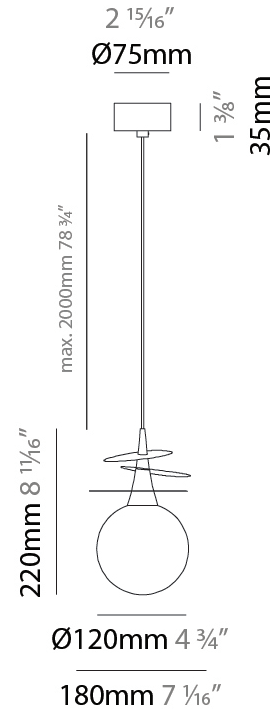

FICUS SUSPENSION

D141239-

base number   Color   Finish   Finish
Temperature   Options   Options

1. To build a product code in our configurator select the specify button on the base model # product page
2. To build a manual product code on this datasheet choose from the options listed below in blue font and add the suffix to the base model #

GENERAL

Series: Vegetal
Subseries: Ficus
Brand: Cangini & Tucci
Division: Design
Mounting Type: Suspension
Mounting Location: Ceiling
Subcategory: Pendant

PHYSICAL

Shape: Abstract
Diameter (mm): 180
Diameter (in): 7 1/8
Height (mm): 220
Height (in): 8 11/16
Max. Overall Height (mm): 2220
Max. Overall Height (in): 87 3/8
Light Distribution: Omnidirectional
Fixture Finish: [AMB](#) / [GRN](#) / [PNK](#) / [RUB](#) / [SKB](#) / [SMK](#) / [TOB](#) / [TRA](#)
Holder Finish: SGD / SBK
Fixture Material: Glass / Metal
Cable Details: 2,000mm Transparent cable

ELECTRICAL

Lamp Type: LED (Zhaga Standard)
Input Wattage (W): 4.2
Dimming: Non-Dimmable
Driver Included: Yes
Driver Location: Integrated
Driver Class: Class 2
Input Voltage (V): 120 - 277
Constant Current (mA): 350mA
Upon Request: Phase Dimming (120Vac only) / 0-10V Dimming

LED

Color Temperature (°K): [2700](#) / [3000](#)
Nominal Lumen (lm): 460 / 500
CRI: >90 CRI
Lamp Life (hrs): 50000

OPTICAL

RATINGS AND CERTIFICATIONS

Certified By: Certified for North American Standards
IP rating: IP20