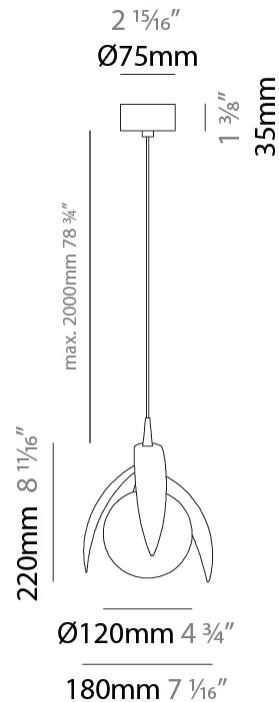

CALATHEA SUSPENSION

D141238-

base number   Color   Finish   Finish
Temperature   Options   Options

1. To build a product code in our configurator select the specify button on the base model # product page
2. To build a manual product code on this datasheet choose from the options listed below in blue font and add the suffix to the base model #

GENERAL

Series: Vegetal
Subseries: Calathea
Brand: Cangini & Tucci
Division: Design
Mounting Type: Suspension
Mounting Location: Ceiling
Subcategory: Pendant

PHYSICAL

Shape: Abstract
Diameter (mm): 180
Diameter (in): 7 1/16
Height (mm): 220
Height (in): 8 11/16
Max. Overall Height (mm): 2220
Max. Overall Height (in): 87 3/8
Light Distribution: Omnidirectional
Fixture Finish: AMB / GRN / PNK / RUB / SKB / SMK / TOB / TRA
Holder Finish: SGD / SBK
Fixture Material: Glass / Metal
Cable Details: 2,000mm Transparent cable

ELECTRICAL

Lamp Type: LED (Zhaga Standard)
Input Wattage (W): 4.2
Dimming: Non-Dimmable
Driver Included: Yes
Driver Location: Integrated
Driver Class: Class 2
Input Voltage (V): 120 - 277
Constant Current (mA): 350mA
Upon Request: Phase Dimming (120Vac only) / 0-10V Dimming

LED

Color Temperature (°K): 2700 / 3000
Nominal Lumen (lm): 460 / 500
CRI: >90 CRI
Lamp Life (hrs): 50000

OPTICAL

RATINGS AND CERTIFICATIONS

Certified By: Certified for North American Standards
IP rating: IP20

PROJECT
TYPE
SPECIFIER
QUANTITY
DATE