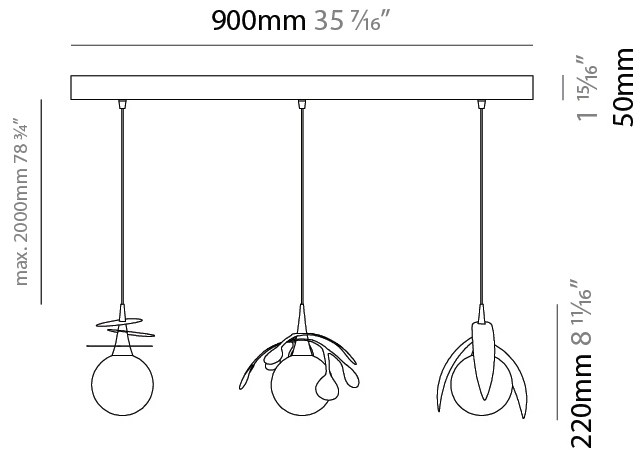

VEGETAL - 3 LIGHT LINEAR SUSPENSION

D141267-

base number   Color   Finish
Temperature   Options

1. To build a product code in our configurator select the specify button on the base model # product page
2. To build a manual product code on this datasheet choose from the options listed below in blue font and add the suffix to the base model #

GENERAL

Series: Vegetal
Subseries: Vegetal - 3 Light Linear
Brand: Cangini & Tucci
Division: Design
Mounting Type: Suspension
Mounting Location: Ceiling
Subcategory: Pendant

PHYSICAL

Shape: Abstract
Length (mm): 900
Length (in): 35 7/16
Height (mm): 220
Height (in): 8 11/16
Max. Overall Height (mm): 2220
Max. Overall Height (in): 87 3/8
Light Distribution: Omnidirectional
Fixture Finish: AMB / GRN / PNK / RUB / SKB / SMK / TOB / TRA
Holder Finish: SGD / SBK
Accent Finish: CHR / MWH / MBK / BCR
Fixture Material: Glass / Metal
Cable Details: 2,000mm Transparent cable

ELECTRICAL

Lamp Type: LED (Zhaga Standard)
Input Wattage (W): 12.6
Dimming: Non-Dimmable
Driver Included: Yes
Driver Location: Integrated
Driver Class: Class 2
Input Voltage (V): 120 - 277
Constant Current (MA): 350mA
Upon Request: Phase Dimming (120Vac only) / 0-10V Dimming

LED

Color Temperature (°K): 2700 / 3000
Nominal Lumen (lm): 1380 / 1500
CRI: >90 CRI
Lamp Life (hrs): 50000

OPTICAL

RATINGS AND CERTIFICATIONS

Certified By: Certified for North American Standards
IP rating: IP20