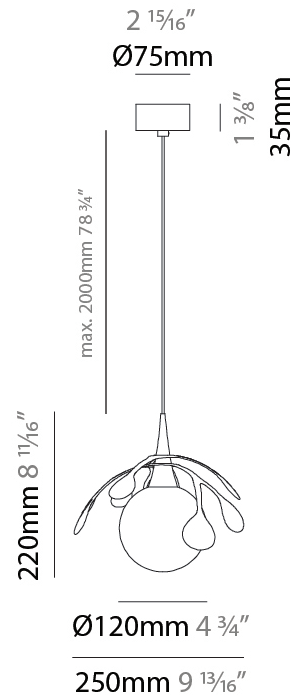

PROJECT	
TYPE	
SPECIFIER	
QUANTITY	
DATE	

PILEA SUSPENSION

D141240-

base number	Color Temperature	Finish Options	Finish Options

1. To build a product code in our configurator select the specify button on the base model # product page
2. To build a manual product code on this datasheet choose from the options listed below in blue font and add the suffix to the base model #

GENERAL

Series: Vegetal
Subseries: Pilea
Brand: Cangini & Tucci
Division: Design
Mounting Type: Suspension
Mounting Location: Ceiling
Subcategory: Pendant

PHYSICAL

Shape: Abstract
Diameter (mm): 250
Diameter (in): 9 ¹³/₁₆
Height (mm): 220
Height (in): 8 ¹¹/₁₆
Max. Overall Height (mm): 2220
Max. Overall Height (in): 87 ³/₈
Light Distribution: Omnidirectional
Fixture Finish: AMB / GRN / PNK / RUB / SKB / SMK / TOB / TRA
Holder Finish: SGD / SBK
Fixture Material: Glass / Metal
Cable Details: 2,000mm Transparent cable

ELECTRICAL

Lamp Type: LED (Zhaga Standard)
Input Wattage (W): 4.2
Dimming: Non-Dimmable
Driver Included: Yes
Driver Location: Integrated
Driver Class: Class 2
Input Voltage (V): 120 - 277
Constant Current (mA): 350mA
Upon Request: Phase Dimming (120Vac only) / 0-10V Dimming

LED

Color Temperature (°K): 2700 / 3000
Nominal Lumen (lm): 460 / 500
CRI: >90 CRI
Lamp Life (hrs): 50000

OPTICAL

RATINGS AND CERTIFICATIONS

Certified By: Certified for North American Standards
IP rating: IP20