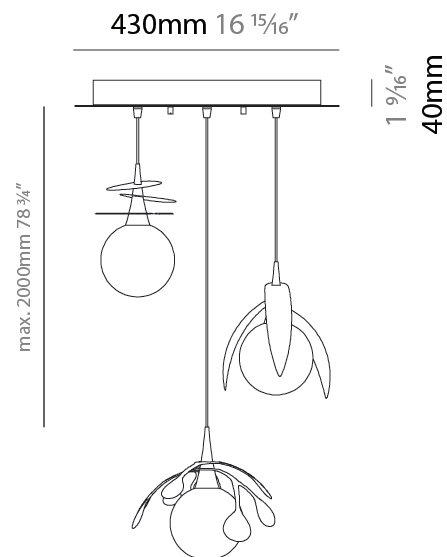

VEGETAL - 3 LIGHT CLUSTER SUSPENSION

D141266-

base number   Color   Finish
Temperature   Options

1. To build a product code in our configurator select the specify button on the base model # product page
2. To build a manual product code on this datasheet choose from the options listed below in blue font and add the suffix to the base model #

GENERAL

Series: Vegetal
Subseries: Vegetal - 3 Light Cluster
Brand: Cangini & Tucci
Division: Design
Mounting Type: Suspension
Mounting Location: Ceiling
Subcategory: Pendant

PHYSICAL

Shape: Abstract
Diameter (mm): 430
Diameter (in): 16 ¹⁵/₁₆
Height (mm): 220
Height (in): 8 ¹¹/₁₆
Max. Overall Height (mm): 2220
Max. Overall Height (in): 87 ³/₈
Light Distribution: Omnidirectional
Fixture Finish: [AMB](#) / [GRN](#) / [PNK](#) / [RUB](#) / [SKB](#) / [SMK](#) / [TOB](#) / [TRA](#)
Holder Finish: SGD / SBK
Accent Finish: CHR / MWH / MBK / BCR
Fixture Material: Glass / Metal
Cable Details: 2,000mm Transparent cable

ELECTRICAL

Lamp Type: LED (Zhaga Standard)
Input Wattage (W): 12.6
Dimming: Non-Dimmable
Driver Included: Yes
Driver Location: Integrated
Driver Class: Class 2
Input Voltage (V): 120 - 277
Constant Current (MA): 500mA
Upon Request: Phase Dimming (120Vac only) / 0-10V Dimming

LED

Color Temperature (°K): [2700](#) / [3000](#)
Nominal Lumen (lm): 1380 / 1500
CRI: >90 CRI
Lamp Life (hrs): 50000

OPTICAL

RATINGS AND CERTIFICATIONS

Certified By: Certified for North American Standards
IP rating: IP20