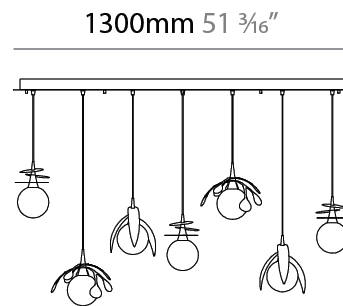

VEGETAL - 7 LIGHT LINEAR SUSPENSION

D141265-

base number   Color   Finish
Temperature   Options

1. To build a product code in our configurator select the specify button on the base model # product page
2. To build a manual product code on this datasheet choose from the options listed below in blue font and add the suffix to the base model #

GENERAL

Series: Vegetal
Subseries: Vegetal - 7 Light Linear
Brand: Cangini & Tucci
Division: Design
Mounting Type: Suspension
Mounting Location: Ceiling
Subcategory: Pendant

PHYSICAL

Shape: Abstract
Length (mm): 1300
Length (in): 51 3/16
Width (mm): 400
Width (in): 15 3/4
Height (mm): 220
Height (in): 8 11/16
Max. Overall Height (mm): 2220
Max. Overall Height (in): 87 3/8
Light Distribution: Omnidirectional
Fixture Finish: AMB / GRN / PNK / RUB / SKB / SMK / TOB / TRA
Holder Finish: SGD / SBK
Accent Finish: CHR / MWH / MBK / BCR
Fixture Material: Glass / Metal
Cable Details: 2,000mm Transparent cable

ELECTRICAL

Lamp Type: LED (Zhaga Standard)
Input Wattage (W): 29.4
Dimming: Non-Dimmable
Driver Included: Yes
Driver Location: Integrated
Driver Class: Class 2
Input Voltage (V): 120 - 277
Constant Current (MA): 350mA
Upon Request: Phase Dimming (120Vac only) / 0-10V Dimming

LED

Color Temperature (°K): 2700 / 3000
Nominal Lumen (lm): 3220 / 3500
CRI: >90 CRI
Lamp Life (hrs): 50000

OPTICAL

RATINGS AND CERTIFICATIONS

Certified By: Certified for North American Standards
IP rating: IP20