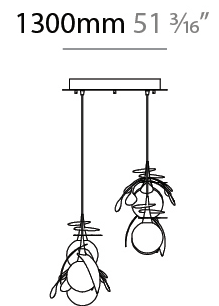

VEGETAL - 7 LIGHT LINEAR SUSPENSION

D141265-

base number   Color   Finish
Temperature   Options

1. To build a product code in our configurator select the specify button on the base model # product page
2. To build a manual product code on this datasheet choose from the options listed below in blue font and add the suffix to the base model #

GENERAL

Series: Vegetal
Subseries: Vegetal - 7 Light Linear
Brand: Cangini & Tucci
Division: Design
Mounting Type: Suspension
Mounting Location: Ceiling
Subcategory: Pendant

PHYSICAL

Shape: Abstract
Length (mm): 1300
Length (in): 51 3/16
Width (mm): 400
Width (in): 15 3/4
Height (mm): 220
Height (in): 8 11/16
Max. Overall Height (mm): 2220
Max. Overall Height (in): 87 3/8
Light Distribution: Omnidirectional
Fixture Finish: AMB / GRN / PNK / RUB / SKB / SMK / TOB / TRA
Holder Finish: SGD / SBK
Accent Finish: CHR / MWH / MBK / BCR
Fixture Material: Glass / Metal
Cable Details: 2,000mm Transparent cable

ELECTRICAL

Lamp Type: LED (Zhaga Standard)
Input Wattage (W): 29.4
Dimming: Non-Dimmable
Driver Included: Yes
Driver Location: Integrated
Driver Class: Class 2
Input Voltage (V): 120 - 277
Constant Current (MA): 350mA
Upon Request: Phase Dimming (120Vac only) / 0-10V Dimming

LED

Color Temperature (°K): 2700 / 3000
Nominal Lumen (lm): 3220 / 3500
CRI: >90 CRI
Lamp Life (hrs): 50000

OPTICAL

RATINGS AND CERTIFICATIONS

Certified By: Certified for North American Standards
IP rating: IP20