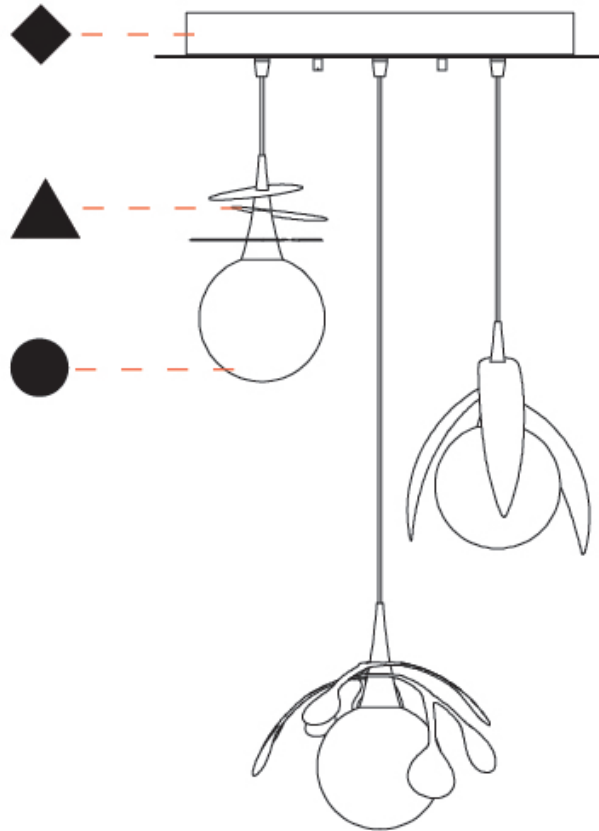

#### PHYSICAL

Shape: Abstract  
 Diameter (mm): 430  
 Diameter (in): 16 <sup>15</sup>/<sub>16</sub>  
 Height (mm): 220  
 Height (in): 8 <sup>11</sup>/<sub>16</sub>  
 Max. Overall Height (mm): 2220  
 Max. Overall Height (in): 87 <sup>3</sup>/<sub>8</sub>  
 Light Distribution: Omnidirectional  
 Fixture Finish: [AMB](#) / [GRN](#) / [PNK](#) / [RUB](#) / [SKB](#) / [SMK](#) / [TOB](#) / [TRA](#)  
 Holder Finish: SGD / SBK  
 Accent Finish: CHR / MWH / MBK / BCR  
 Fixture Material: Glass / Metal  
 Cable Details: 2,000mm Transparent cable

#### OPTICAL

## VEGETAL - 3 LIGHT CLUSTER SUSPENSION

D141266-

PROJECT

TYPE

SPECIFIER

QUANTITY

DATE

PROJECT
TYPE
SPECIFIER
QUANTITY
DATE

## VEGETAL - 3 LIGHT LINEAR SUSPENSION