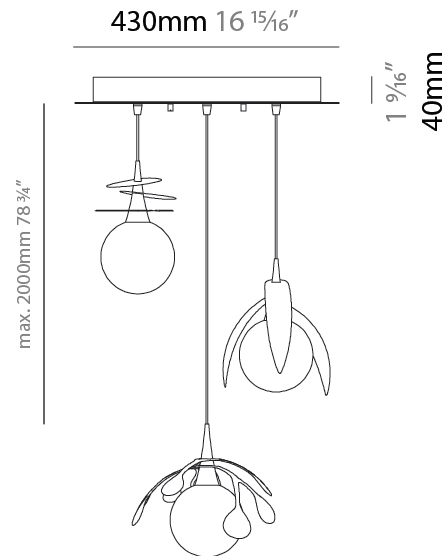

VEGETAL - 3 LIGHT CLUSTER SUSPENSION

D141266-

base number   Color   Finish
Temperature   Options

1. To build a product code in our configurator select the specify button on the base model # product page
2. To build a manual product code on this datasheet choose from the options listed below in blue font and add the suffix to the base model #

GENERAL

Series: Vegetal
Subseries: Vegetal - 3 Light Cluster
Brand: Cangini & Tucci
Division: Design
Mounting Type: Suspension
Mounting Location: Ceiling
Subcategory: Pendant

PHYSICAL

Shape: Abstract
Diameter (mm): 430
Diameter (in): 16 ¹⁵/₁₆
Height (mm): 220
Height (in): 8 ¹¹/₁₆
Max. Overall Height (mm): 2220
Max. Overall Height (in): 87 ³/₈
Light Distribution: Omnidirectional
Fixture Finish: [AMB](#) / [GRN](#) / [PNK](#) / [RUB](#) / [SKB](#) / [SMK](#) / [TOB](#) / [TRA](#)
Holder Finish: SGD / SBK
Accent Finish: CHR / MWH / MBK / BCR
Fixture Material: Glass / Metal
Cable Details: 2,000mm Transparent cable

ELECTRICAL

Lamp Type: LED (Zhaga Standard)
Input Wattage (W): 12.6
Dimming: Non-Dimmable
Driver Included: Yes
Driver Location: Integrated
Driver Class: Class 2
Input Voltage (V): 120 - 277
Constant Current (MA): 500mA
Upon Request: Phase Dimming (120Vac only) / 0-10V Dimming

LED

Color Temperature (°K): 2700 / 3000
Nominal Lumen (lm): 1380 / 1500
CRI: >90 CRI
Lamp Life (hrs): 50000

OPTICAL

RATINGS AND CERTIFICATIONS

Certified By: Certified for North American Standards
IP rating: IP20