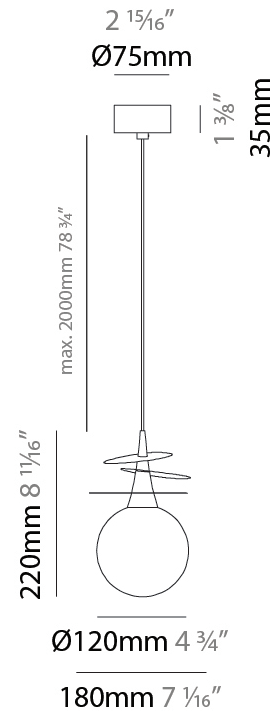

PROJECT
TYPE
SPECIFIER
QUANTITY
DATE

FICUS SUSPENSION

D141239-

base number	Color Temperature	Finish Options	Finish Options

1. To build a product code in our configurator select the specify button on the base model # product page
2. To build a manual product code on this datasheet choose from the options listed below in blue font and add the suffix to the base model #

GENERAL

Series: Vegetal
Subseries: Ficus
Brand: Cangini & Tucci
Division: Design
Mounting Type: Suspension
Mounting Location: Ceiling
Subcategory: Pendant

PHYSICAL

Shape: Abstract
Diameter (mm): 180
Diameter (in): 7 1/8
Height (mm): 220
Height (in): 8 11/16
Max. Overall Height (mm): 2220
Max. Overall Height (in): 87 3/8
Light Distribution: Omnidirectional
Fixture Finish: AMB / GRN / PNK / RUB / SKB / SMK / TOB / TRA
Holder Finish: SGD / SBK
Fixture Material: Glass / Metal
Cable Details: 2,000mm Transparent cable

ELECTRICAL

Lamp Type: LED (Zhaga Standard)
Input Wattage (W): 4.2
Dimming: Non-Dimmable
Driver Included: Yes
Driver Location: Integrated
Driver Class: Class 2
Input Voltage (V): 120 - 277
Constant Current (mA): 350mA
Upon Request: Phase Dimming (120Vac only) / 0-10V Dimming

LED

Color Temperature (°K): 2700 / 3000
Nominal Lumen (lm): 460 / 500
CRI: >90 CRI
Lamp Life (hrs): 50000

OPTICAL

RATINGS AND CERTIFICATIONS

Certified By: Certified for North American Standards
IP rating: IP20