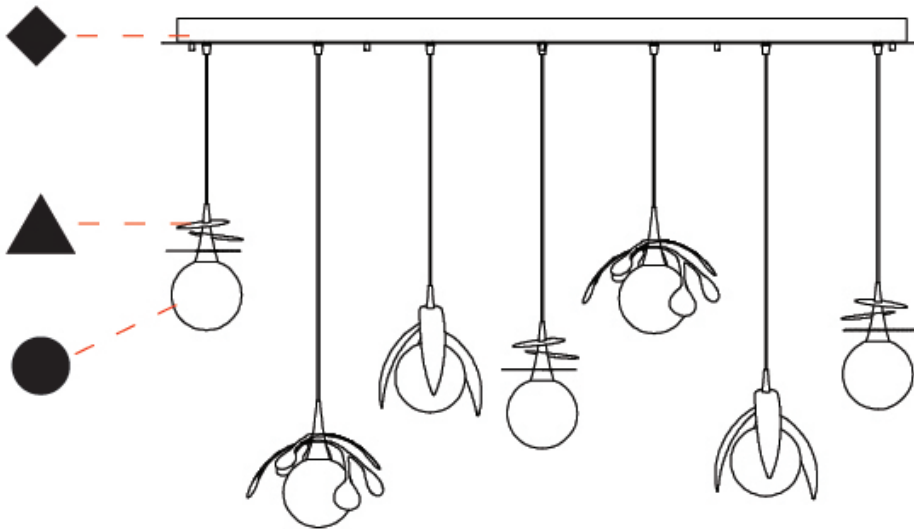

VEGETAL - 7 LIGHT LINEAR SUSPENSION

D141265-

PROJECT	_____
TYPE	_____
SPECIFIER	_____
QUANTITY	_____
DATE	_____

D