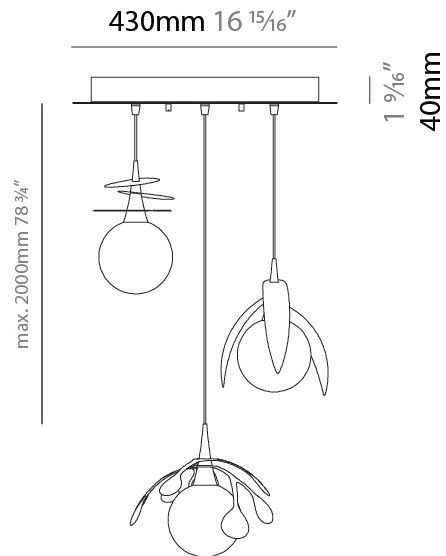

VEGETAL - 3 LIGHT CLUSTER SUSPENSION

D141266-

base number   Color   Finish
Temperature   Options

1. To build a product code in our configurator select the specify button on the base model # product page
2. To build a manual product code on this datasheet choose from the options listed below in blue font and add the suffix to the base model #

GENERAL

Series: Vegetal
Subseries: Vegetal - 3 Light Cluster
Brand: Cangini & Tucci
Division: Design
Mounting Type: Suspension
Mounting Location: Ceiling
Subcategory: Pendant

PHYSICAL

Shape: Abstract
Diameter (mm): 430
Diameter (in): 16 ¹⁵/₁₆
Height (mm): 220
Height (in): 8 ¹¹/₁₆
Max. Overall Height (mm): 2220
Max. Overall Height (in): 87 ³/₈
Light Distribution: Omnidirectional
Fixture Finish: AMB / GRN / PNK / RUB / SKB / SMK / TOB / TRA
Holder Finish: SGD / SBK
Accent Finish: CHR / MWH / MBK / BCR
Fixture Material: Glass / Metal
Cable Details: 2,000mm Transparent cable

ELECTRICAL

Lamp Type: LED (Zhaga Standard)
Input Wattage (W): 12.6
Dimming: Non-Dimmable
Driver Included: Yes
Driver Location: Integrated
Driver Class: Class 2
Input Voltage (V): 120 - 277
Constant Current (MA): 500mA
Upon Request: Phase Dimming (120Vac only) / 0-10V Dimming

LED

Color Temperature (°K): 2700 / 3000
Nominal Lumen (lm): 1380 / 1500
CRI: >90 CRI
Lamp Life (hrs): 50000

OPTICAL

RATINGS AND CERTIFICATIONS

Certified By: Certified for North American Standards
IP rating: IP20