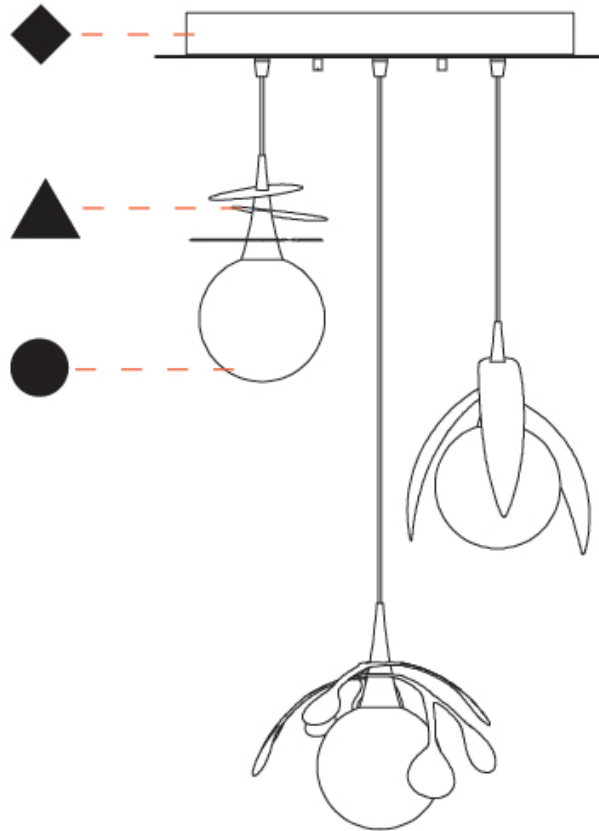

GENERAL

Series: Vegetal
 Subseries: Calathea
 Brand: Cangini & Tucci
 Division: Design
 Mounting Type: Suspension
 Mounting Location: Ceiling
 Subcategory: Pendant

PHYSICAL

Shape: Abstract
 Diameter (mm): 180
 Diameter (in): 7 1/16
 Height (mm): 220
 Height (in): 8 11/16
 Max. Overall Height (mm): 2220
 Max. Overall Height (in): 87 3/8
 Light Distribution: Omnidirectional
 Fixture Finish: AMB / GRN / PNK / RUB / SKB / SMK / TOB / TRA
 Holder Finish: SGD / SBK
 Fixture Material: Glass / Metal
 Cable Details: 2,000mm Transparent cable

GENERAL

Series: Vegetal
 Subseries: Vegetal - 3 Light Cluster
 Brand: Cangini & Tucci
 Division: Design
 Mounting Type: Suspension
 Mounting Location: Ceiling
 Subcategory: Pendant

PHYSICAL

Shape: Abstract
 Diameter (mm): 430
 Diameter (in): 16 ¹⁵/₁₆
 Height (mm): 220
 Height (in): 8 ¹¹/₁₆
 Max. Overall Height (mm): 2220
 Max. Overall Height (in): 87 ³/₈
 Light Distribution: Omnidirectional
 Fixture Finish: AMB / GRN / PNK / RUB / SKB / SMK / TOB / TRA
 Holder Finish: SGD / SBK
 Accent Finish: CHR / MWH / MBK / BCR
 Fixture Material: Glass / Metal
 Cable Details: 2,000mm Transparent cable

VEGETAL - 3 LIGHT CLUSTER SUSPENSION

D141266-

PROJECT

TYPE

SPECIFIER

QUANTITY

DATE

D

GENERAL

Series: Vegetal
 Subseries: Vegetal - 3 Light Linear
 Brand: Cangini & Tucci
 Division: Design
 Mounting Type: Suspension
 Mounting Location: Ceiling
 Subcategory: Pendant

PHYSICAL

Shape: Abstract
 Length (mm): 900
 Length (in): 35 7/16
 Height (mm): 220
 Height (in): 8 11/16
 Max. Overall Height (mm): 2220
 Max. Overall Height (in): 87 3/8
 Light Distribution: Omnidirectional
 Fixture Finish: AMB / GRN / PNK / RUB / SKB / SMK / TOB / TRA
 Holder Finish: SGD / SBK
 Accent Finish: CHR / MWH / MBK / BCR
 Fixture Material: Glass / Metal
 Cable Details: 2,000mm Transparent cable