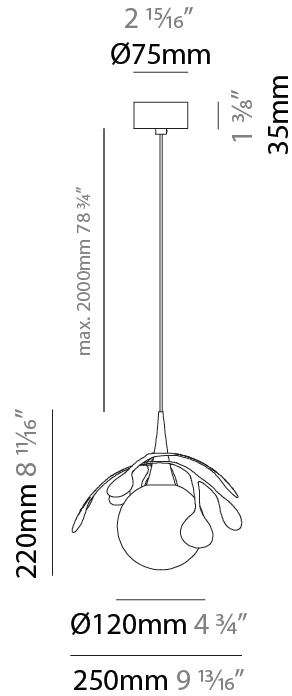

PROJECT
TYPE
SPECIFIER
QUANTITY
DATE

PILEA SUSPENSION

D141240-

base number	Color Temperature	Finish Options	Finish Options

1. To build a product code in our configurator select the specify button on the base model # product page
2. To build a manual product code on this datasheet choose from the options listed below in blue font and add the suffix to the base model #

GENERAL

Series: Vegetal
Subseries: Pilea
Brand: Cangini & Tucci
Division: Design
Mounting Type: Suspension
Mounting Location: Ceiling
Subcategory: Pendant

PHYSICAL

Shape: Abstract
Diameter (mm): 250
Diameter (in): 9 ¹³/₁₆
Height (mm): 220
Height (in): 8 ¹¹/₁₆
Max. Overall Height (mm): 2220
Max. Overall Height (in): 87 ³/₈
Light Distribution: Omnidirectional
Fixture Finish: AMB / GRN / PNK / RUB / SKB / SMK / TOB / TRA
Holder Finish: SGD / SBK
Fixture Material: Glass / Metal
Cable Details: 2,000mm Transparent cable

ELECTRICAL

Lamp Type: LED (Zhaga Standard)
Input Wattage (W): 4.2
Dimming: Non-Dimmable
Driver Included: Yes
Driver Location: Integrated
Driver Class: Class 2
Input Voltage (V): 120 - 277
Constant Current (mA): 350mA
Upon Request: Phase Dimming (120Vac only) / 0-10V Dimming

LED

Color Temperature (°K): 2700 / 3000
Nominal Lumen (lm): 460 / 500
CRI: >90 CRI
Lamp Life (hrs): 50000

OPTICAL

RATINGS AND CERTIFICATIONS

Certified By: Certified for North American Standards
IP rating: IP20