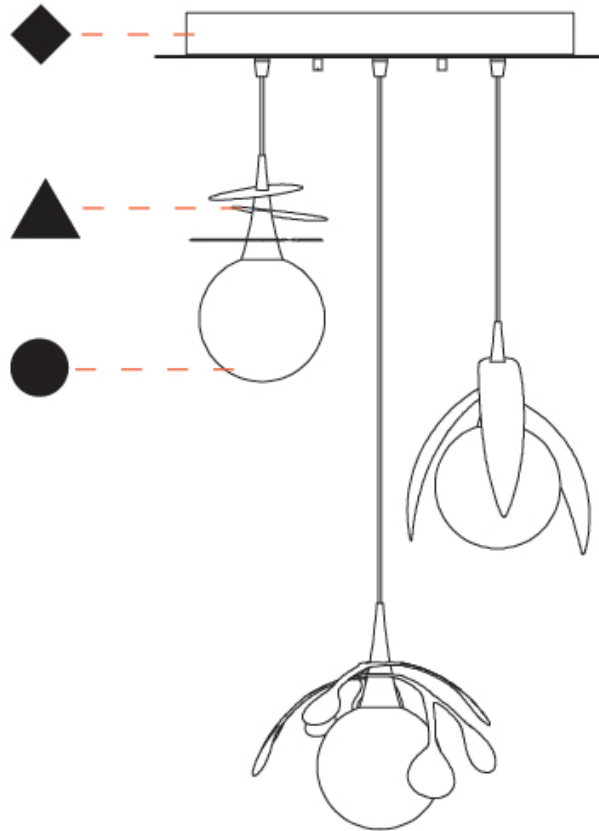

GENERAL

Series: Vegetal
 Subseries: Calathea
 Brand: Cangini & Tucci
 Division: Design
 Mounting Type: Suspension
 Mounting Location: Ceiling
 Subcategory: Pendant

PHYSICAL

Shape: Abstract
 Diameter (mm): 180
 Diameter (in): 7 1/16
 Height (mm): 220
 Height (in): 8 11/16
 Max. Overall Height (mm): 2220
 Max. Overall Height (in): 87 3/8
 Light Distribution: Omnidirectional
 Fixture Finish: AMB / GRN / PNK / RUB / SKB / SMK / TOB / TRA
 Holder Finish: SGD / SBK
 Fixture Material: Glass / Metal
 Cable Details: 2,000mm Transparent cable

GENERAL

Series: Vegetal
 Subseries: Vegetal - 3 Light Cluster
 Brand: Cangini & Tucci
 Division: Design
 Mounting Type: Suspension
 Mounting Location: Ceiling
 Subcategory: Pendant

PHYSICAL

Shape: Abstract
 Diameter (mm): 430
 Diameter (in): 16 ¹⁵/₁₆
 Height (mm): 220
 Height (in): 8 ¹¹/₁₆
 Max. Overall Height (mm): 2220
 Max. Overall Height (in): 87 ³/₈
 Light Distribution: Omnidirectional
 Fixture Finish: [AMB](#) / [GRN](#) / [PNK](#) / [RUB](#) / [SKB](#) / [SMK](#) / [TOB](#) / [TRA](#)
 Holder Finish: [SGD](#) / [SBK](#)
 Accent Finish: [CHR](#) / [MWH](#) / [MBK](#) / [BCR](#)
 Fixture Material: Glass / Metal
 Cable Details: 2,000mm Transparent cable

VEGETAL - 3 LIGHT CLUSTER SUSPENSION

D141266-

PROJECT

TYPE

SPECIFIER

QUANTITY

DATE

PROJECT
TYPE
SPECIFIER
QUANTITY
DATE

GENERAL

Series: Vegetal
 Subseries: Vegetal - 3 Light Linear
 Brand: Cangini & Tucci
 Division: Design
 Mounting Type: Suspension
 Mounting Location: Ceiling
 Subcategory: Pendant

PHYSICAL

Shape: Abstract
 Length (mm): 900
 Length (in): 35 7/16
 Height (mm): 220
 Height (in): 8 11/16
 Max. Overall Height (mm): 2220
 Max. Overall Height (in): 87 3/8
 Light Distribution: Omnidirectional
 Fixture Finish: AMB / GRN / PNK / RUB / SKB / SMK / TOB / TRA
 Holder Finish: SGD / SBK
 Accent Finish: CHR / MWH / MBK / BCR
 Fixture Material: Glass / Metal
 Cable Details: 2,000mm Transparent cable