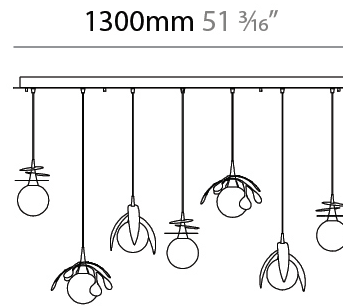

VEGETAL - 7 LIGHT LINEAR SUSPENSION

D141265-

base number   Color   Finish
Temperature   Options

1. To build a product code in our configurator select the specify button on the base model # product page
2. To build a manual product code on this datasheet choose from the options listed below in blue font and add the suffix to the base model #

GENERAL

Series: Vegetal
Subseries: Vegetal - 7 Light Linear
Brand: Cangini & Tucci
Division: Design
Mounting Type: Suspension
Mounting Location: Ceiling
Subcategory: Pendant

PHYSICAL

Shape: Abstract
Length (mm): 1300
Length (in): 51 3/16
Width (mm): 400
Width (in): 15 3/4
Height (mm): 220
Height (in): 8 11/16
Max. Overall Height (mm): 2220
Max. Overall Height (in): 87 3/8
Light Distribution: Omnidirectional
Fixture Finish: AMB / GRN / PNK / RUB / SKB / SMK / TOB / TRA
Holder Finish: SGD / SBK
Accent Finish: CHR / MWH / MBK / BCR
Fixture Material: Glass / Metal
Cable Details: 2,000mm Transparent cable

ELECTRICAL

Lamp Type: LED (Zhaga Standard)
Input Wattage (W): 29.4
Dimming: Non-Dimmable
Driver Included: Yes
Driver Location: Integrated
Driver Class: Class 2
Input Voltage (V): 120 - 277
Constant Current (MA): 350mA
Upon Request: Phase Dimming (120Vac only) / 0-10V Dimming

LED

Color Temperature (°K): 2700 / 3000
Nominal Lumen (lm): 3220 / 3500
CRI: >90 CRI
Lamp Life (hrs): 50000

OPTICAL

RATINGS AND CERTIFICATIONS

Certified By: Certified for North American Standards
IP rating: IP20