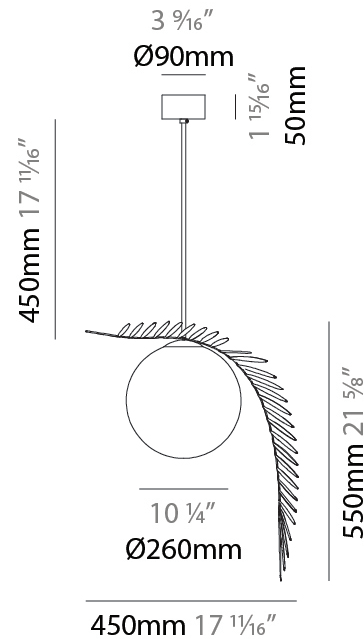

PALMA SUSPENSION

D141241-

base number   Color   Finish   Finish
Temperature   Options   Options

1. To build a product code in our configurator select the specify button on the base model # product page
2. To build a manual product code on this datasheet choose from the options listed below in blue font and add the suffix to the base model #

GENERAL

Series: Vegetal
Subseries: Palma
Brand: Cangini & Tucci
Division: Design
Mounting Type: Suspension
Mounting Location: Ceiling
Subcategory: Pendant

PHYSICAL

Shape: Abstract
Diameter (mm): 450
Diameter (in): 17 11/16
Height (mm): 1000
Height (in): 39 3/8
Max. Overall Height (mm): 3000
Max. Overall Height (in): 118 1/8
Light Distribution: Omnidirectional
Fixture Finish: AMB / GRN / PNK / RUB / SKB / SMK / TOB / TRA
Holder Finish: SGD / SBK
Fixture Material: Glass / Metal
Cable Details: 2,000mm Transparent cable

ELECTRICAL

Lamp Type: LED (Zhaga Standard)
Input Wattage (W): 6
Dimming: Non-Dimmable
Driver Included: Yes
Driver Location: Integrated
Driver Class: Class 2
Input Voltage (V): 120 - 277
Constant Current (mA): 500mA

LED

Color Temperature (°K): 2700 / 3000
Nominal Lumen (lm): 866
CRI: >90 CRI
Lamp Life (hrs): 50000

OPTICAL

RATINGS AND CERTIFICATIONS

Certified By: Certified for North American Standards
IP rating: IP20