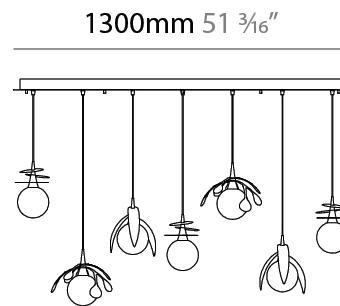

D141265-

base number	Color Temperature	Finish Options	Finish Options	Finish Options

1. To build a product code in our configurator select the specify button on the base model # product page
2. To build a manual product code on this datasheet choose from the options listed below in blue font and add the suffix to the base model #

GENERAL

Series: Vegetal
Subseries: Vegetal - 7 Light Linear
Partner: Cangini & Tucci
Division: Design
Installation: Suspension
Product Type: Pendant
Mounting Location: Ceiling

PHYSICAL

Shape: Abstract
Length (mm): 1300
Length (in): 51 ³/₁₆
Width (mm): 400
Width (in): 15 ³/₄
Height (mm): 220
Height (in): 8 ¹¹/₁₆
Max. Overall Height (mm): 2220
Max. Overall Height (in): 87 ³/₈
Fixture Finish: AMB / GRN / PNK / RUB / SKB / SMK / TOB / TRA
Holder Finish: SGD / SBK
Accent Finish: CHR / MWH / MBK / BCR
Fixture Material: Glass / Metal
Primary Material: Glass - Borosilicate
Cable Details: 2000mm Transparent cable

ELECTRICAL

Lamp Type: LED (Zhaga Standard)
Input Wattage (W): 29.4
Dimming: Non-Dimmable
Driver Included: Yes
Driver Location: Integrated
Driver Class: Class 2
Input Voltage (V): 120 - 277
Constant Current (MA): 350mA
Upon Request: Phase Dimming (120Vac only) / 0-10V Dimming

LED

Color Temperature (°K): 2700 / 3000
Nominal Lumen (lm): 3220 / 3500
CRI: >90 CRI
Lamp Life (hrs): 50000

OPTICAL

RATINGS AND CERTIFICATIONS

Certified By: Certified for North American Standards
IP rating: IP20