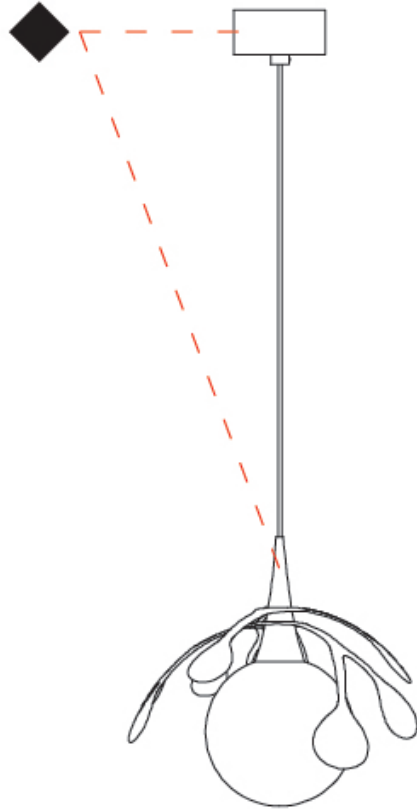

PILEA SUSPENSION

D141240-

PROJECT

TYPE

SPECIFIER

QUANTITY

DATE

D