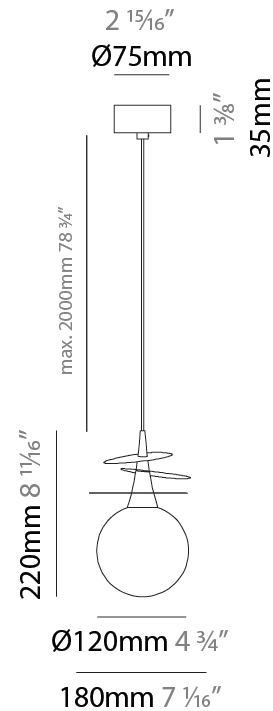

FICUS SUSPENSION

D141239-

base number   Color   Finish   Finish
Temperature   Options   Options

1. To build a product code in our configurator select the specify button on the base model # product page
2. To build a manual product code on this datasheet choose from the options listed below in blue font and add the suffix to the base model #

GENERAL

Series: Vegetal
Subseries: Ficus
Partner: Cangini & Tucci
Division: Design
Installation: Suspension
Product Type: Pendant
Mounting Location: Ceiling

PHYSICAL

Shape: Abstract
Diameter (mm): 180
Diameter (in): 7 ¹/₁₆
Height (mm): 220
Height (in): 8 ¹¹/₁₆
Max. Overall Height (mm): 2220
Max. Overall Height (in): 87 ³/₈
[Fixture Finish: AMB / GRN / PNK / RUB / SKB / SMK / TOB / TRA](#)
Holder Finish: SGD / SBK
Fixture Material: Glass / Metal
Primary Material: Glass - Borosilicate
Cable Details: 2000mm Transparent cable

ELECTRICAL

Lamp Type: LED (Zhaga Standard)
Input Wattage (W): 4.2
Dimming: Non-Dimmable
Driver Included: Yes
Driver Location: Integrated
Driver Class: Class 2
Input Voltage (V): 120 - 277
Constant Current (MA): 350mA
Upon Request: Phase Dimming (120Vac only) / 0-10V Dimming

LED

[Color Temperature (°K): 2700 / 3000](#)
Nominal Lumen (lm): 460 / 500
CRI: >90 CRI
Lamp Life (hrs): 50000

OPTICAL

RATINGS AND CERTIFICATIONS

Certified By: Certified for North American Standards
IP rating: IP20

PROJECT
TYPE
SPECIFIER
QUANTITY
DATE