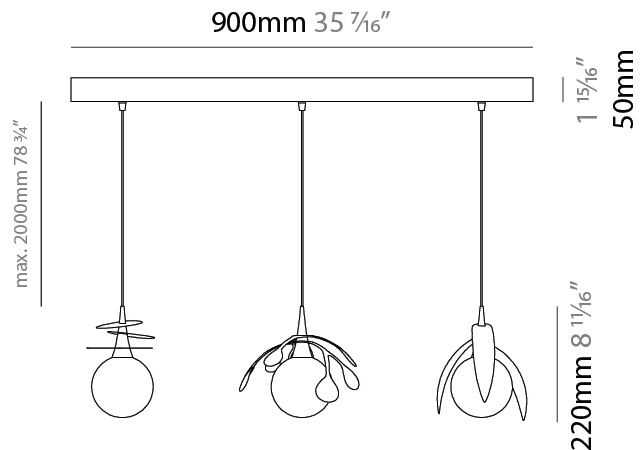

VEGETAL - 3 LIGHT LINEAR SUSPENSION

D141267-

base number	Color Temperature	Finish Options	Finish Options	Finish Options

1. To build a product code in our configurator select the specify button on the base model # product page
2. To build a manual product code on this datasheet choose from the options listed below in blue font and add the suffix to the base model #

GENERAL

Series: Vegetal
Subseries: Vegetal - 3 Light Linear
Partner: Cangiini & Tucci
Division: Design
Installation: Suspension
Product Type: Pendant
Mounting Location: Ceiling

PHYSICAL

Shape: Abstract
Length (mm): 900
Length (in): 35 7/16
Height (mm): 220
Height (in): 8 11/16
Max. Overall Height (mm): 2220
Max. Overall Height (in): 87 3/8
Fixture Finish: AMB / GRN / PNK / RUB / SKB / SMK / TOB / TRA
Holder Finish: SGD / SBK
Accent Finish: CHR / MWH / MBK / BCR
Fixture Material: Glass / Metal
Primary Material: Glass - Borosilicate
Cable Details: 2000mm Transparent cable

ELECTRICAL

Lamp Type: LED (Zhaga Standard)
Input Wattage (W): 12.6
Dimming: Non-Dimmable
Driver Included: Yes
Driver Location: Integrated
Driver Class: Class 2
Input Voltage (V): 120 - 277
Constant Current (MA): 350mA
Upon Request: Phase Dimming (120Vac only) / 0-10V Dimming

LED

Color Temperature (°K): 2700 / 3000
Nominal Lumen (lm): 1380 / 1500
CRI: >90 CRI
Lamp Life (hrs): 50000

OPTICAL

RATINGS AND CERTIFICATIONS

Certified By: Certified for North American Standards
IP rating: IP20