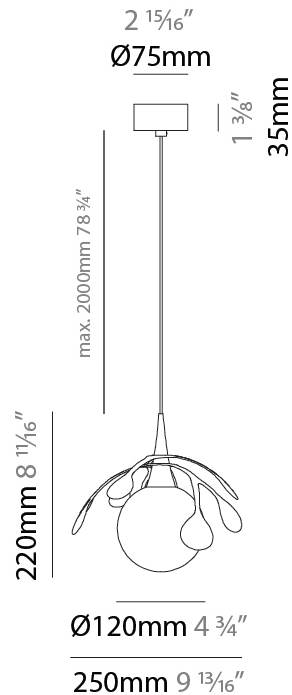

PROJECT
TYPE
SPECIFIER
QUANTITY
DATE

PILEA SUSPENSION

D141240-

base number   Color Temperature   Finish Options   Finish Options

1. To build a product code in our configurator select the specify button on the base model # product page
2. To build a manual product code on this datasheet choose from the options listed below in blue font and add the suffix to the base model #

GENERAL

Series: Vegetal
Subseries: Pilea
Partner: Cangini & Tucci
Division: Design
Installation: Suspension
Product Type: Pendant
Mounting Location: Ceiling

PHYSICAL

Shape: Abstract
Diameter (mm): 250
Diameter (in): 9 ¹³/₁₆
Height (mm): 220
Height (in): 8 ¹¹/₁₆
Max. Overall Height (mm): 2220
Max. Overall Height (in): 87 ³/₈
Fixture Finish: AMB / GRN / PNK / RUB / SKB / SMK / TOB / TRA
Holder Finish: SGD / SBK
Fixture Material: Glass / Metal
Primary Material: Glass - Borosilicate
Cable Details: 2000mm Transparent cable

ELECTRICAL

Lamp Type: LED (Zhaga Standard)
Input Wattage (W): 4.2
Dimming: Non-Dimmable
Driver Included: Yes
Driver Location: Integrated
Driver Class: Class 2
Input Voltage (V): 120 - 277
Constant Current (mA): 350mA
Upon Request: Phase Dimming (120Vac only) / 0-10V Dimming

LED

Color Temperature (°K): 2700 / 3000
Nominal Lumen (lm): 460 / 500
CRI: >90 CRI
Lamp Life (hrs): 50000

OPTICAL

RATINGS AND CERTIFICATIONS

Certified By: Certified for North American Standards
IP rating: IP20