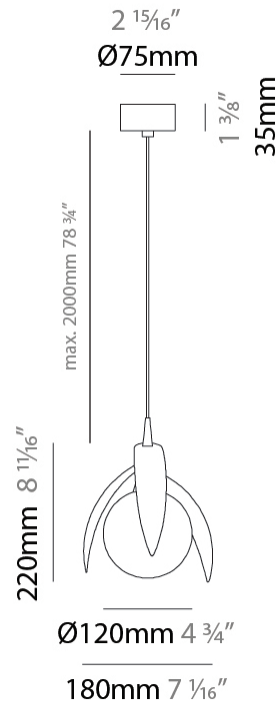

CALATHEA SUSPENSION

D141238-

base number   Color   Finish   Finish
Temperature   Options   Options

1. To build a product code in our configurator select the specify button on the base model # product page
2. To build a manual product code on this datasheet choose from the options listed below in blue font and add the suffix to the base model #

GENERAL

Series: Vegetal
Subseries: Calathea
Partner: Cangini & Tucci
Division: Design
Installation: Suspension
Product Type: Pendant
Mounting Location: Ceiling

PHYSICAL

Shape: Abstract
Diameter (mm): 180
Diameter (in): 7 1/16
Height (mm): 220
Height (in): 8 11/16
Max. Overall Height (mm): 2220
Max. Overall Height (in): 87 3/8
Fixture Finish: AMB / GRN / PNK / RUB / SKB / SMK / TOB / TRA
Holder Finish: SGD / SBK
Fixture Material: Glass / Metal
Primary Material: Glass - Borosilicate
Cable Details: 2000mm Transparent cable

ELECTRICAL

Lamp Type: LED (Zhaga Standard)
Input Wattage (W): 4.2
Dimming: Non-Dimmable
Driver Included: Yes
Driver Location: Integrated
Driver Class: Class 2
Input Voltage (V): 120 - 277
Constant Current (mA): 350mA
Upon Request: Phase Dimming (120Vac only) / 0-10V Dimming

LED

Color Temperature (°K): 2700 / 3000
Nominal Lumen (lm): 460 / 500
CRI: >90 CRI
Lamp Life (hrs): 50000

OPTICAL

RATINGS AND CERTIFICATIONS

Certified By: Certified for North American Standards
IP rating: IP20

PROJECT
TYPE
SPECIFIER
QUANTITY
DATE