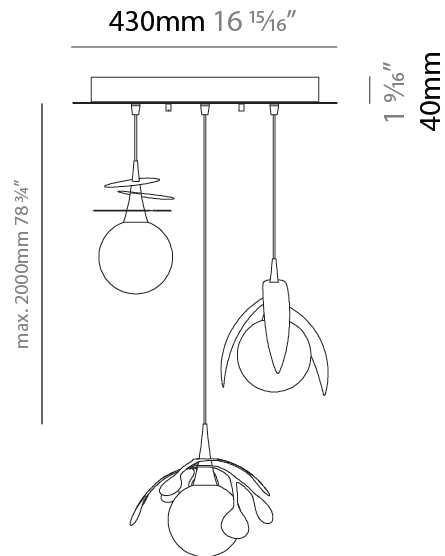

D141266-

base number	Color Temperature	Finish Options	Finish Options	Finish Options

1. To build a product code in our configurator select the specify button on the base model # product page
2. To build a manual product code on this datasheet choose from the options listed below in blue font and add the suffix to the base model #

GENERAL

Series: Vegetal
Subseries: Vegetal - 3 Light Cluster
Partner: Cangiini & Tucci
Division: Design
Installation: Suspension
Product Type: Pendant
Mounting Location: Ceiling

PHYSICAL

Shape: Abstract
Diameter (mm): 430
Diameter (in): 16 ¹⁵/₁₆
Height (mm): 220
Height (in): 8 ¹¹/₁₆
Max. Overall Height (mm): 2220
Max. Overall Height (in): 87 ³/₈
Fixture Finish: AMB / GRN / PNK / RUB / SKB / SMK / TOB / TRA
Holder Finish: SGD / SBK
Accent Finish: CHR / MWH / MBK / BCR
Fixture Material: Glass / Metal
Primary Material: Glass - Borosilicate
Cable Details: 2000mm Transparent cable

ELECTRICAL

Lamp Type: LED (Zhaga Standard)
Input Wattage (W): 12.6
Dimming: Non-Dimmable
Driver Included: Yes
Driver Location: Integrated
Driver Class: Class 2
Input Voltage (V): 120 - 277
Constant Current (MA): 500mA
Upon Request: Phase Dimming (120Vac only) / 0-10V Dimming

LED

Color Temperature (°K): 2700 / 3000
Nominal Lumen (lm): 1380 / 1500
CRI: >90 CRI
Lamp Life (hrs): 50000

OPTICAL

RATINGS AND CERTIFICATIONS

Certified By: Certified for North American Standards
IP rating: IP20