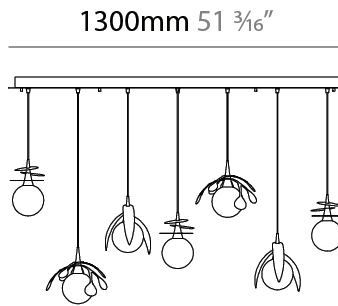

VEGETAL - 7 LIGHT LINEAR SUSPENSION

D141265-

base number   Color   Finish
Temperature   Options

1. To build a product code in our configurator select the specify button on the base model # product page
2. To build a manual product code on this datasheet choose from the options listed below in blue font and add the suffix to the base model #

GENERAL

Series: Vegetal
Subseries: Vegetal - 7 Light Linear
Brand: Cangini & Tucci
Division: Design
Mounting Type: Suspension
Mounting Location: Ceiling
Subcategory: Pendant

PHYSICAL

Shape: Abstract
Length (mm): 1300
Length (in): 51 3/16
Width (mm): 400
Width (in): 15 3/4
Height (mm): 220
Height (in): 8 11/16
Max. Overall Height (mm): 2220
Max. Overall Height (in): 87 3/8
Light Distribution: Omnidirectional
Fixture Finish: AMB / GRN / PNK / RUB / SKB / SMK / TOB / TRA
Holder Finish: SGD / SBK
Accent Finish: CHR / MWH / MBK / BCR
Fixture Material: Glass / Metal
Cable Details: 2,000mm Transparent cable

ELECTRICAL

Lamp Type: LED (Zhaga Standard)
Input Wattage (W): 29.4
Dimming: Non-Dimmable
Driver Included: Yes
Driver Location: Integrated
Driver Class: Class 2
Input Voltage (V): 120 - 277
Constant Current (MA): 350mA
Upon Request: Phase Dimming (120Vac only) / 0-10V Dimming

LED

Color Temperature (°K): 2700 / 3000
Nominal Lumen (lm): 3220 / 3500
CRI: >90 CRI
Lamp Life (hrs): 50000

OPTICAL

RATINGS AND CERTIFICATIONS

Certified By: Certified for North American Standards
IP rating: IP20