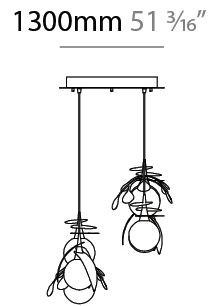

VEGETAL - 7 LIGHT LINEAR SUSPENSION

D141265-

base number   Color   Finish
Temperature   Options

1. To build a product code in our configurator select the specify button on the base model # product page
2. To build a manual product code on this datasheet choose from the options listed below in blue font and add the suffix to the base model #

GENERAL

Series: Vegetal
Subseries: Vegetal - 7 Light Linear
Brand: Cangini & Tucci
Division: Design
Mounting Type: Suspension
Mounting Location: Ceiling
Subcategory: Pendant

PHYSICAL

Shape: Abstract
Length (mm): 1300
Length (in): 51 3/16
Width (mm): 400
Width (in): 15 3/4
Height (mm): 220
Height (in): 8 11/16
Max. Overall Height (mm): 2220
Max. Overall Height (in): 87 3/8
Light Distribution: Omnidirectional
Fixture Finish: AMB / GRN / PNK / RUB / SKB / SMK / TOB / TRA
Holder Finish: SGD / SBK
Accent Finish: CHR / MWH / MBK / BCR
Fixture Material: Glass / Metal
Cable Details: 2,000mm Transparent cable

ELECTRICAL

Lamp Type: LED (Zhaga Standard)
Input Wattage (W): 29.4
Dimming: Non-Dimmable
Driver Included: Yes
Driver Location: Integrated
Driver Class: Class 2
Input Voltage (V): 120 - 277
Constant Current (MA): 350mA
Upon Request: Phase Dimming (120Vac only) / 0-10V Dimming

LED

Color Temperature (°K): 2700 / 3000
Nominal Lumen (lm): 3220 / 3500
CRI: >90 CRI
Lamp Life (hrs): 50000

OPTICAL

RATINGS AND CERTIFICATIONS

Certified By: Certified for North American Standards
IP rating: IP20