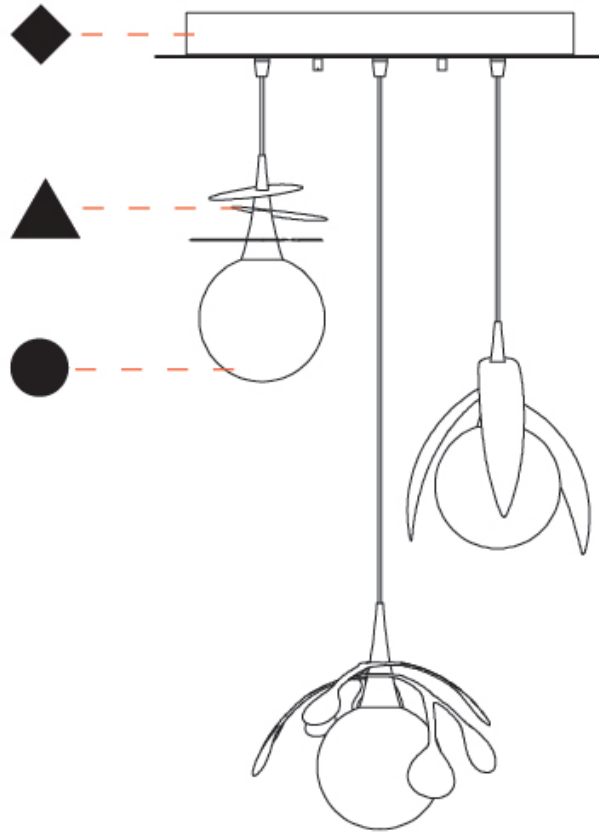

GENERAL

Series: Vegetal
 Subseries: Calathea
 Brand: Cangini & Tucci
 Division: Design
 Mounting Type: Suspension
 Mounting Location: Ceiling
 Subcategory: Pendant

PHYSICAL

Shape: Abstract
 Diameter (mm): 180
 Diameter (in): 7 1/8
 Height (mm): 220
 Height (in): 8 11/16
 Max. Overall Height (mm): 2220
 Max. Overall Height (in): 87 3/8
 Light Distribution: Omnidirectional
 Fixture Finish: AMB / GRN / PNK / RUB / SKB / SMK / TOB / TRA
 Holder Finish: SGD / SBK
 Fixture Material: Glass / Metal
 Cable Details: 2,000mm Transparent cable

GENERAL

Series: Vegetal
 Subseries: Vegetal - 3 Light Cluster
 Brand: Cangini & Tucci
 Division: Design
 Mounting Type: Suspension
 Mounting Location: Ceiling
 Subcategory: Pendant

PHYSICAL

Shape: Abstract
 Diameter (mm): 430
 Diameter (in): 16 ¹⁵/₁₆
 Height (mm): 220
 Height (in): 8 ¹¹/₁₆
 Max. Overall Height (mm): 2220
 Max. Overall Height (in): 87 ³/₈
 Light Distribution: Omnidirectional
 Fixture Finish: [AMB](#) / [GRN](#) / [PNK](#) / [RUB](#) / [SKB](#) / [SMK](#) / [TOB](#) / [TRA](#)
 Holder Finish: SGD / SBK
 Accent Finish: CHR / MWH / MBK / BCR
 Fixture Material: Glass / Metal
 Cable Details: 2,000mm Transparent cable

VEGETAL - 3 LIGHT CLUSTER SUSPENSION

D141266-

PROJECT

TYPE

SPECIFIER

QUANTITY

DATE

D

GENERAL

Series: Vegetal
 Subseries: Vegetal - 3 Light Linear
 Brand: Cangini & Tucci
 Division: Design
 Mounting Type: Suspension
 Mounting Location: Ceiling
 Subcategory: Pendant

PHYSICAL

Shape: Abstract
 Length (mm): 900
 Length (in): 35 7/16
 Height (mm): 220
 Height (in): 8 11/16
 Max. Overall Height (mm): 2220
 Max. Overall Height (in): 87 3/8
 Light Distribution: Omnidirectional
 Fixture Finish: AMB / GRN / PNK / RUB / SKB / SMK / TOB / TRA
 Holder Finish: SGD / SBK
 Accent Finish: CHR / MWH / MBK / BCR
 Fixture Material: Glass / Metal
 Cable Details: 2,000mm Transparent cable