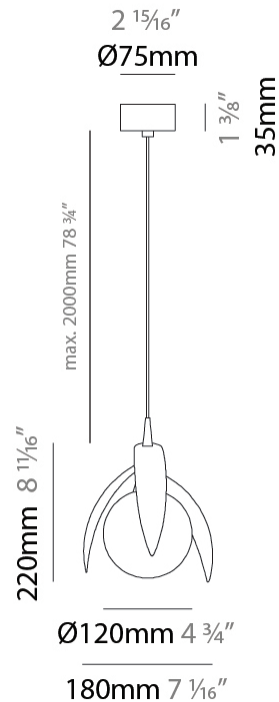

CALATHEA SUSPENSION

D141238-

base number   Color   Finish   Finish
Temperature   Options   Options

1. To build a product code in our configurator select the specify button on the base model # product page
2. To build a manual product code on this datasheet choose from the options listed below in blue font and add the suffix to the base model #

GENERAL

Series: Vegetal
Subseries: Calathea
Brand: Cangini & Tucci
Division: Design
Mounting Type: Suspension
Mounting Location: Ceiling
Subcategory: Pendant

PHYSICAL

Shape: Abstract
Diameter (mm): 180
Diameter (in): 7 1/16
Height (mm): 220
Height (in): 8 11/16
Max. Overall Height (mm): 2220
Max. Overall Height (in): 87 3/8
Light Distribution: Omnidirectional
Fixture Finish: AMB / GRN / PNK / RUB / SKB / SMK / TOB / TRA
Holder Finish: SGD / SBK
Fixture Material: Glass / Metal
Cable Details: 2,000mm Transparent cable

ELECTRICAL

Lamp Type: LED (Zhaga Standard)
Input Wattage (W): 4.2
Dimming: Non-Dimmable
Driver Included: Yes
Driver Location: Integrated
Driver Class: Class 2
Input Voltage (V): 120 - 277
Constant Current (mA): 350mA
Upon Request: Phase Dimming (120Vac only) / 0-10V Dimming

LED

Color Temperature (°K): 2700 / 3000
Nominal Lumen (lm): 460 / 500
CRI: >90 CRI
Lamp Life (hrs): 50000

OPTICAL

RATINGS AND CERTIFICATIONS

Certified By: Certified for North American Standards
IP rating: IP20