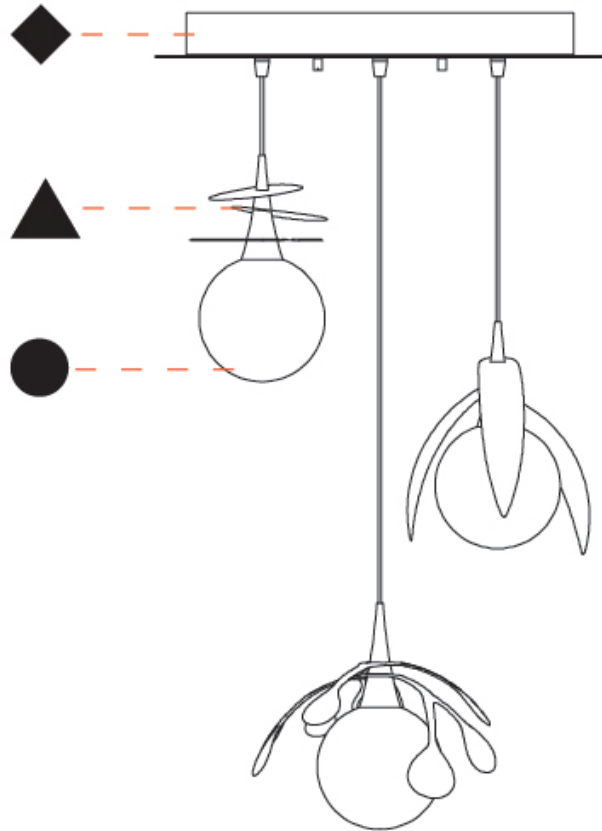

#### PHYSICAL

Shape: Abstract  
 Diameter (mm): 430  
 Diameter (in): 16 <sup>15</sup>/<sub>16</sub>  
 Height (mm): 220  
 Height (in): 8 <sup>11</sup>/<sub>16</sub>  
 Max. Overall Height (mm): 2220  
 Max. Overall Height (in): 87 <sup>3</sup>/<sub>8</sub>  
 Light Distribution: Omnidirectional  
 Fixture Finish: AMB / GRN / PNK / RUB / SKB / SMK / TOB / TRA  
 Holder Finish: SGD / SBK  
 Accent Finish: CHR / MWH / MBK / BCR  
 Fixture Material: Glass / Metal  
 Cable Details: 2,000mm Transparent cable

#### OPTICAL

## VEGETAL - 3 LIGHT CLUSTER SUSPENSION

D141266-

PROJECT \_\_\_\_\_

TYPE \_\_\_\_\_

SPECIFIER \_\_\_\_\_

QUANTITY \_\_\_\_\_

DATE \_\_\_\_\_

D