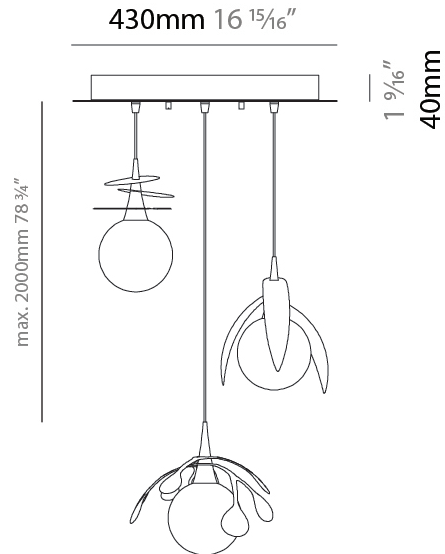

VEGETAL - 3 LIGHT CLUSTER SUSPENSION

D141266-

base number   Color   Finish
Temperature   Options

1. To build a product code in our configurator select the specify button on the base model # product page
2. To build a manual product code on this datasheet choose from the options listed below in blue font and add the suffix to the base model #

GENERAL

Series: Vegetal
Subseries: Vegetal - 3 Light Cluster
Brand: Cangini & Tucci
Division: Design
Mounting Type: Suspension
Mounting Location: Ceiling
Subcategory: Pendant

PHYSICAL

Shape: Abstract
Diameter (mm): 430
Diameter (in): 16 ¹⁵/₁₆
Height (mm): 220
Height (in): 8 ¹¹/₁₆
Max. Overall Height (mm): 2220
Max. Overall Height (in): 87 ³/₈
Light Distribution: Omnidirectional
Fixture Finish: AMB / GRN / PNK / RUB / SKB / SMK / TOB / TRA
Holder Finish: SGD / SBK
Accent Finish: CHR / MWH / MBK / BCR
Fixture Material: Glass / Metal
Cable Details: 2,000mm Transparent cable

ELECTRICAL

Lamp Type: LED (Zhaga Standard)
Input Wattage (W): 12.6
Dimming: Non-Dimmable
Driver Included: Yes
Driver Location: Integrated
Driver Class: Class 2
Input Voltage (V): 120 - 277
Constant Current (MA): 500mA
Upon Request: Phase Dimming (120Vac only) / 0-10V Dimming

LED

Color Temperature (°K): 2700 / 3000
Nominal Lumen (lm): 1380 / 1500
CRI: >90 CRI
Lamp Life (hrs): 50000

OPTICAL

RATINGS AND CERTIFICATIONS

Certified By: Certified for North American Standards
IP rating: IP20