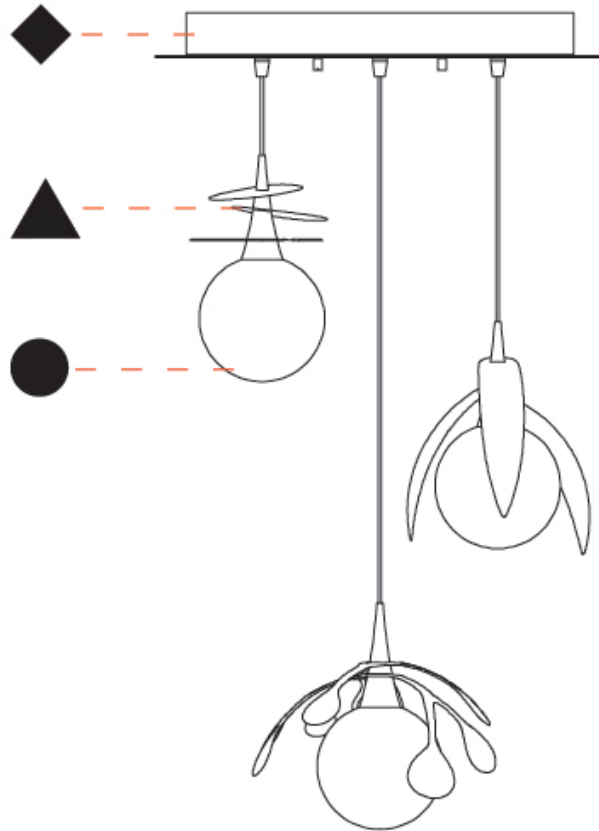

#### PHYSICAL

Shape: Abstract  
 Diameter (mm): 430  
 Diameter (in): 16 <sup>15</sup>/<sub>16</sub>  
 Height (mm): 220  
 Height (in): 8 <sup>11</sup>/<sub>16</sub>  
 Max. Overall Height (mm): 2220  
 Max. Overall Height (in): 87 <sup>3</sup>/<sub>8</sub>  
 Light Distribution: Omnidirectional  
 Fixture Finish: AMB / GRN / PNK / RUB / SKB / SMK / TOB / TRA  
 Holder Finish: SGD / SBK  
 Accent Finish: CHR / MWH / MBK / BCR  
 Fixture Material: Glass / Metal  
 Cable Details: 2,000mm Transparent cable

#### OPTICAL

## VEGETAL - 3 LIGHT CLUSTER SUSPENSION

D141266-

PROJECT \_\_\_\_\_

TYPE \_\_\_\_\_

SPECIFIER \_\_\_\_\_

QUANTITY \_\_\_\_\_

DATE \_\_\_\_\_

PROJECT
TYPE
SPECIFIER
QUANTITY
DATE

## VEGETAL - 3 LIGHT LINEAR SUSPENSION