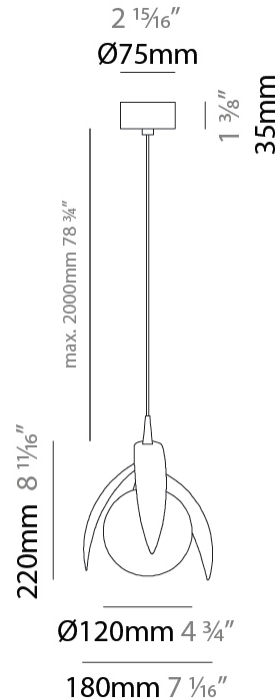

CALATHEA SUSPENSION

D141238-

base number   Color   Finish   Finish
Temperature   Options   Options

1. To build a product code in our configurator select the specify button on the base model # product page
2. To build a manual product code on this datasheet choose from the options listed below in blue font and add the suffix to the base model #

GENERAL

Series: Vegetal
Subseries: Calathea
Brand: Cangini & Tucci
Division: Design
Mounting Type: Suspension
Mounting Location: Ceiling
Subcategory: Pendant

PHYSICAL

Shape: Abstract
Diameter (mm): 180
Diameter (in): 7 1/16
Height (mm): 220
Height (in): 8 11/16
Max. Overall Height (mm): 2220
Max. Overall Height (in): 87 3/8
Light Distribution: Omnidirectional
Fixture Finish: AMB / GRN / PNK / RUB / SKB / SMK / TOB / TRA
Holder Finish: SGD / SBK
Fixture Material: Glass / Metal
Cable Details: 2,000mm Transparent cable

ELECTRICAL

Lamp Type: LED (Zhaga Standard)
Input Wattage (W): 4.2
Dimming: Non-Dimmable
Driver Included: Yes
Driver Location: Integrated
Driver Class: Class 2
Input Voltage (V): 120 - 277
Constant Current (mA): 350mA
Upon Request: Phase Dimming (120Vac only) / 0-10V Dimming

LED

Color Temperature (°K): 2700 / 3000
Nominal Lumen (lm): 460 / 500
CRI: >90 CRI
Lamp Life (hrs): 50000

OPTICAL

RATINGS AND CERTIFICATIONS

Certified By: Certified for North American Standards
IP rating: IP20