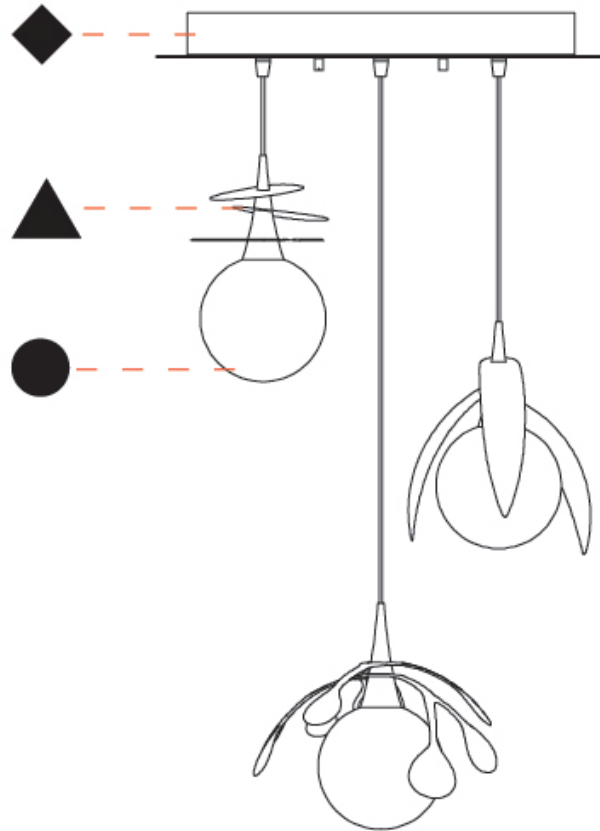

GENERAL

Series: Vegetal
 Subseries: Calathea
 Brand: Cangini & Tucci
 Division: Design
 Mounting Type: Suspension
 Mounting Location: Ceiling
 Subcategory: Pendant

PHYSICAL

Shape: Abstract
 Diameter (mm): 180
 Diameter (in): 7 1/16
 Height (mm): 220
 Height (in): 8 11/16
 Max. Overall Height (mm): 2220
 Max. Overall Height (in): 87 3/8
 Light Distribution: Omnidirectional
 Fixture Finish: AMB / GRN / PNK / RUB / SKB / SMK / TOB / TRA
 Holder Finish: SGD / SBK
 Fixture Material: Glass / Metal
 Cable Details: 2,000mm Transparent cable

GENERAL

Series: Vegetal
 Subseries: Vegetal - 3 Light Cluster
 Brand: Cangini & Tucci
 Division: Design
 Mounting Type: Suspension
 Mounting Location: Ceiling
 Subcategory: Pendant

PHYSICAL

Shape: Abstract
 Diameter (mm): 430
 Diameter (in): 16 ¹⁵/₁₆
 Height (mm): 220
 Height (in): 8 ¹¹/₁₆
 Max. Overall Height (mm): 2220
 Max. Overall Height (in): 87 ³/₈
 Light Distribution: Omnidirectional
 Fixture Finish: [AMB](#) / [GRN](#) / [PNK](#) / [RUB](#) / [SKB](#) / [SMK](#) / [TOB](#) / [TRA](#)
 Holder Finish: SGD / SBK
 Accent Finish: CHR / MWH / MBK / BCR
 Fixture Material: Glass / Metal
 Cable Details: 2,000mm Transparent cable

VEGETAL - 3 LIGHT CLUSTER SUSPENSION

D141266-

PROJECT

TYPE

SPECIFIER

QUANTITY

DATE

D

GENERAL

Series: Vegetal
 Subseries: Vegetal - 3 Light Linear
 Brand: Cangini & Tucci
 Division: Design
 Mounting Type: Suspension
 Mounting Location: Ceiling
 Subcategory: Pendant

PHYSICAL

Shape: Abstract
 Length (mm): 900
 Length (in): 35 7/16
 Height (mm): 220
 Height (in): 8 11/16
 Max. Overall Height (mm): 2220
 Max. Overall Height (in): 87 3/8
 Light Distribution: Omnidirectional
 Fixture Finish: [AMB](#) / [GRN](#) / [PNK](#) / [RUB](#) / [SKB](#) / [SMK](#) / [TOB](#) / [TRA](#)
 Holder Finish: [SGD](#) / [SBK](#)
 Accent Finish: [CHR](#) / [MWH](#) / [MBK](#) / [BCR](#)
 Fixture Material: Glass / Metal
 Cable Details: 2,000mm Transparent cable