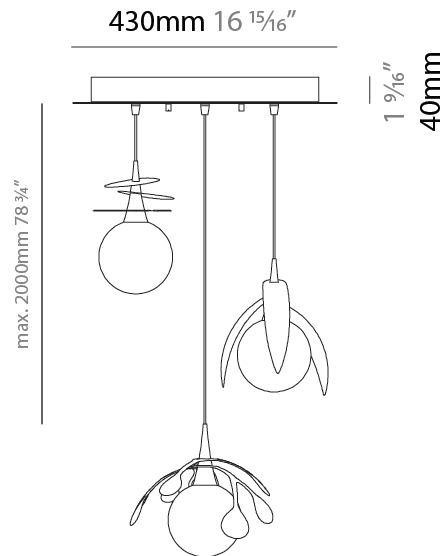

VEGETAL - 3 LIGHT CLUSTER SUSPENSION

D141266-

base number   Color   Finish
Temperature   Options

1. To build a product code in our configurator select the specify button on the base model # product page
2. To build a manual product code on this datasheet choose from the options listed below in blue font and add the suffix to the base model #

GENERAL

Series: Vegetal
Subseries: Vegetal - 3 Light Cluster
Brand: Cangini & Tucci
Division: Design
Mounting Type: Suspension
Mounting Location: Ceiling
Subcategory: Pendant

PHYSICAL

Shape: Abstract
Diameter (mm): 430
Diameter (in): 16 ¹⁵/₁₆
Height (mm): 220
Height (in): 8 ¹¹/₁₆
Max. Overall Height (mm): 2220
Max. Overall Height (in): 87 ³/₈
Light Distribution: Omnidirectional
Fixture Finish: [AMB](#) / [GRN](#) / [PNK](#) / [RUB](#) / [SKB](#) / [SMK](#) / [TOB](#) / [TRA](#)
Holder Finish: SGD / SBK
Accent Finish: CHR / MWH / MBK / BCR
Fixture Material: Glass / Metal
Cable Details: 2,000mm Transparent cable

ELECTRICAL

Lamp Type: LED (Zhaga Standard)
Input Wattage (W): 12.6
Dimming: Non-Dimmable
Driver Included: Yes
Driver Location: Integrated
Driver Class: Class 2
Input Voltage (V): 120 - 277
Constant Current (MA): 500mA
Upon Request: Phase Dimming (120Vac only) / 0-10V Dimming

LED

Color Temperature (°K): [2700](#) / [3000](#)
Nominal Lumen (lm): 1380 / 1500
CRI: >90 CRI
Lamp Life (hrs): 50000

OPTICAL

RATINGS AND CERTIFICATIONS

Certified By: Certified for North American Standards
IP rating: IP20