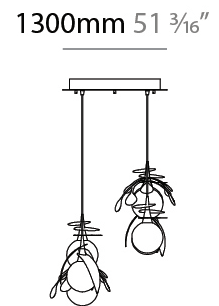

VEGETAL - 7 LIGHT LINEAR SUSPENSION

D141265-

base number   Color   Finish
Temperature   Options

1. To build a product code in our configurator select the specify button on the base model # product page
2. To build a manual product code on this datasheet choose from the options listed below in blue font and add the suffix to the base model #

GENERAL

Series: Vegetal
Subseries: Vegetal - 7 Light Linear
Brand: Cangini & Tucci
Division: Design
Mounting Type: Suspension
Mounting Location: Ceiling
Subcategory: Pendant

PHYSICAL

Shape: Abstract
Length (mm): 1300
Length (in): 51 ³/₁₆
Width (mm): 400
Width (in): 15 ³/₄
Height (mm): 220
Height (in): 8 ¹¹/₁₆
Max. Overall Height (mm): 2220
Max. Overall Height (in): 87 ³/₈
Light Distribution: Omnidirectional
Fixture Finish: AMB / GRN / PNK / RUB / SKB / SMK / TOB / TRA
Holder Finish: SGD / SBK
Accent Finish: CHR / MWH / MBK / BCR
Fixture Material: Glass / Metal
Cable Details: 2,000mm Transparent cable

ELECTRICAL

Lamp Type: LED (Zhaga Standard)
Input Wattage (W): 29.4
Dimming: Non-Dimmable
Driver Included: Yes
Driver Location: Integrated
Driver Class: Class 2
Input Voltage (V): 120 - 277
Constant Current (MA): 350mA
Upon Request: Phase Dimming (120Vac only) / 0-10V Dimming

LED

Color Temperature (°K): 2700 / 3000
Nominal Lumen (lm): 3220 / 3500
CRI: >90 CRI
Lamp Life (hrs): 50000

OPTICAL

RATINGS AND CERTIFICATIONS

Certified By: Certified for North American Standards
IP rating: IP20