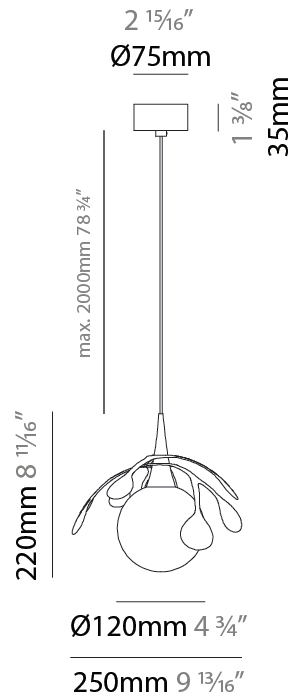

PROJECT
TYPE
SPECIFIER
QUANTITY
DATE

PILEA SUSPENSION

D141240-

base number	Color Temperature	Finish Options	Finish Options

1. To build a product code in our configurator select the specify button on the base model # product page
2. To build a manual product code on this datasheet choose from the options listed below in blue font and add the suffix to the base model #

GENERAL

Series: Vegetal
Subseries: Pilea
Brand: Cangini & Tucci
Division: Design
Mounting Type: Suspension
Mounting Location: Ceiling
Subcategory: Pendant

PHYSICAL

Shape: Abstract
Diameter (mm): 250
Diameter (in): 9 ¹³/₁₆
Height (mm): 220
Height (in): 8 ¹¹/₁₆
Max. Overall Height (mm): 2220
Max. Overall Height (in): 87 ³/₈
Light Distribution: Omnidirectional
Fixture Finish: AMB / GRN / PNK / RUB / SKB / SMK / TOB / TRA
Holder Finish: SGD / SBK
Fixture Material: Glass / Metal
Cable Details: 2,000mm Transparent cable

ELECTRICAL

Lamp Type: LED (Zhaga Standard)
Input Wattage (W): 4.2
Dimming: Non-Dimmable
Driver Included: Yes
Driver Location: Integrated
Driver Class: Class 2
Input Voltage (V): 120 - 277
Constant Current (mA): 350mA
Upon Request: Phase Dimming (120Vac only) / 0-10V Dimming

LED

Color Temperature (°K): 2700 / 3000
Nominal Lumen (lm): 460 / 500
CRI: >90 CRI
Lamp Life (hrs): 50000

OPTICAL

RATINGS AND CERTIFICATIONS

Certified By: Certified for North American Standards
IP rating: IP20