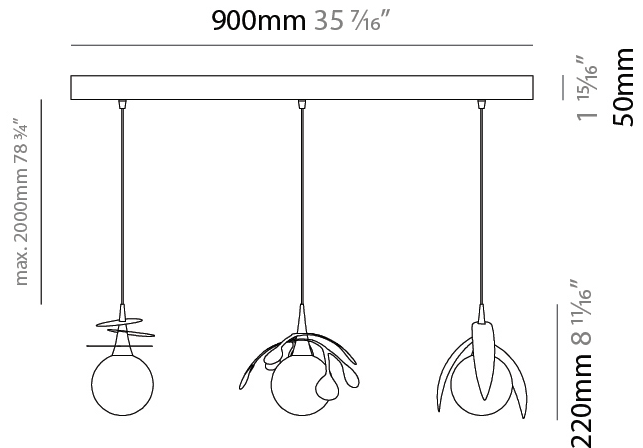

VEGETAL - 3 LIGHT LINEAR SUSPENSION

D141267-

base number   Color   Finish
Temperature   Options

1. To build a product code in our configurator select the specify button on the base model # product page
2. To build a manual product code on this datasheet choose from the options listed below in blue font and add the suffix to the base model #

GENERAL

Series: Vegetal
Subseries: Vegetal - 3 Light Linear
Brand: Cangini & Tucci
Division: Design
Mounting Type: Suspension
Mounting Location: Ceiling
Subcategory: Pendant

PHYSICAL

Shape: Abstract
Length (mm): 900
Length (in): 35 7/16
Height (mm): 220
Height (in): 8 11/16
Max. Overall Height (mm): 2220
Max. Overall Height (in): 87 3/8
Light Distribution: Omnidirectional
Fixture Finish: [AMB](#) / [GRN](#) / [PNK](#) / [RUB](#) / [SKB](#) / [SMK](#) / [TOB](#) / [TRA](#)
Holder Finish: [SGD](#) / [SBK](#)
Accent Finish: [CHR](#) / [MWH](#) / [MBK](#) / [BCR](#)
Fixture Material: Glass / Metal
Cable Details: 2,000mm Transparent cable

ELECTRICAL

Lamp Type: LED (Zhaga Standard)
Input Wattage (W): 12.6
Dimming: Non-Dimmable
Driver Included: Yes
Driver Location: Integrated
Driver Class: Class 2
Input Voltage (V): 120 - 277
Constant Current (MA): 350mA
Upon Request: Phase Dimming (120Vac only) / 0-10V Dimming

LED

Color Temperature (°K): [2700](#) / [3000](#)
Nominal Lumen (lm): 1380 / 1500
CRI: >90 CRI
Lamp Life (hrs): 50000

OPTICAL

RATINGS AND CERTIFICATIONS

Certified By: Certified for North American Standards
IP rating: IP20