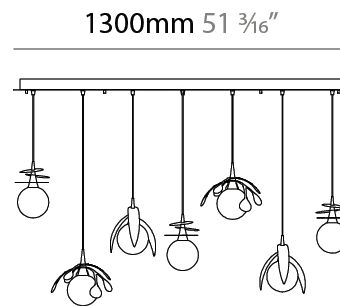

VEGETAL - 7 LIGHT LINEAR SUSPENSION

D141265-

base number   Color   Finish
Temperature   Options

1. To build a product code in our configurator select the specify button on the base model # product page
2. To build a manual product code on this datasheet choose from the options listed below in blue font and add the suffix to the base model #

GENERAL

Series: Vegetal
Subseries: Vegetal - 7 Light Linear
Brand: Cangini & Tucci
Division: Design
Mounting Type: Suspension
Mounting Location: Ceiling
Subcategory: Pendant

PHYSICAL

Shape: Abstract
Length (mm): 1300
Length (in): 51 ³/₁₆
Width (mm): 400
Width (in): 15 ³/₄
Height (mm): 220
Height (in): 8 ¹¹/₁₆
Max. Overall Height (mm): 2220
Max. Overall Height (in): 87 ³/₈
Light Distribution: Omnidirectional
Fixture Finish: AMB / GRN / PNK / RUB / SKB / SMK / TOB / TRA
Holder Finish: SGD / SBK
Accent Finish: CHR / MWH / MBK / BCR
Fixture Material: Glass / Metal
Cable Details: 2,000mm Transparent cable

ELECTRICAL

Lamp Type: LED (Zhaga Standard)
Input Wattage (W): 29.4
Dimming: Non-Dimmable
Driver Included: Yes
Driver Location: Integrated
Driver Class: Class 2
Input Voltage (V): 120 - 277
Constant Current (MA): 350mA
Upon Request: Phase Dimming (120Vac only) / 0-10V Dimming

LED

Color Temperature (°K): 2700 / 3000
Nominal Lumen (lm): 3220 / 3500
CRI: >90 CRI
Lamp Life (hrs): 50000

OPTICAL

RATINGS AND CERTIFICATIONS

Certified By: Certified for North American Standards
IP rating: IP20