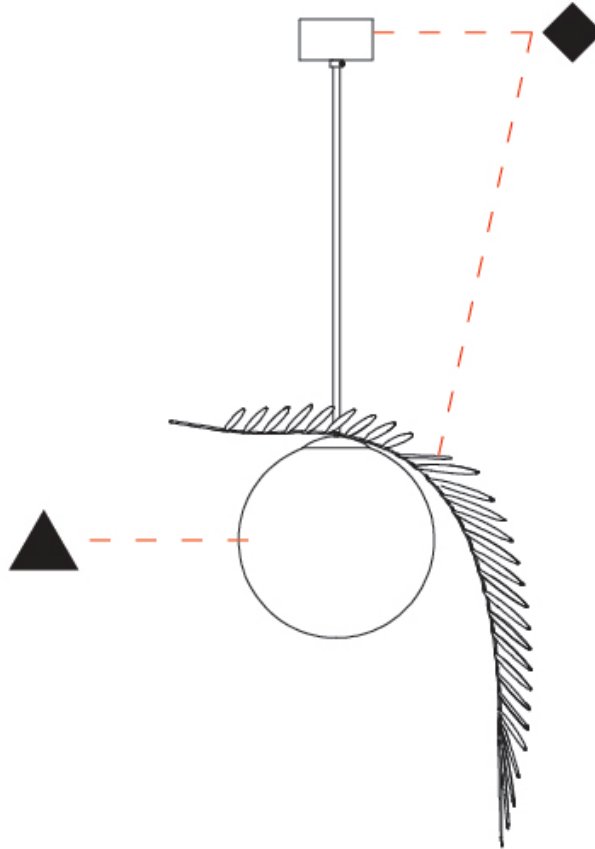

PALMA SUSPENSION

D141241-

PROJECT

TYPE

SPECIFIER

QUANTITY

DATE

D