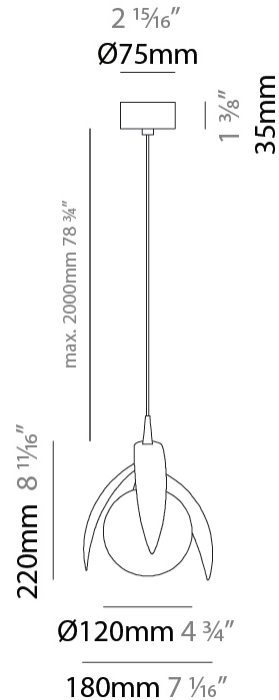

CALATHEA SUSPENSION

D141238-

base number   Color   Finish   Finish
Temperature   Options   Options

1. To build a product code in our configurator select the specify button on the base model # product page
2. To build a manual product code on this datasheet choose from the options listed below in blue font and add the suffix to the base model #

GENERAL

Series: Vegetal
Subseries: Calathea
Brand: Cangini & Tucci
Division: Design
Mounting Type: Suspension
Mounting Location: Ceiling
Subcategory: Pendant

PHYSICAL

Shape: Abstract
Diameter (mm): 180
Diameter (in): 7 1/16
Height (mm): 220
Height (in): 8 11/16
Max. Overall Height (mm): 2220
Max. Overall Height (in): 87 3/8
Light Distribution: Omnidirectional
Fixture Finish: AMB / GRN / PNK / RUB / SKB / SMK / TOB / TRA
Holder Finish: SGD / SBK
Fixture Material: Glass / Metal
Cable Details: 2,000mm Transparent cable

ELECTRICAL

Lamp Type: LED (Zhaga Standard)
Input Wattage (W): 4.2
Dimming: Non-Dimmable
Driver Included: Yes
Driver Location: Integrated
Driver Class: Class 2
Input Voltage (V): 120 - 277
Constant Current (mA): 350mA
Upon Request: Phase Dimming (120Vac only) / 0-10V Dimming

LED

Color Temperature (°K): 2700 / 3000
Nominal Lumen (lm): 460 / 500
CRI: >90 CRI
Lamp Life (hrs): 50000

OPTICAL

RATINGS AND CERTIFICATIONS

Certified By: Certified for North American Standards
IP rating: IP20

PROJECT
TYPE
SPECIFIER
QUANTITY
DATE