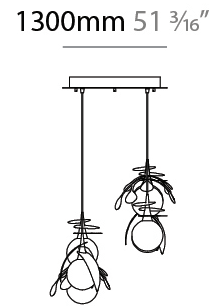

VEGETAL - 7 LIGHT LINEAR SUSPENSION

D141265-

base number   Color   Finish
Temperature   Options

1. To build a product code in our configurator select the specify button on the base model # product page
2. To build a manual product code on this datasheet choose from the options listed below in blue font and add the suffix to the base model #

GENERAL

Series: Vegetal
Subseries: Vegetal - 7 Light Linear
Brand: Cangini & Tucci
Division: Design
Mounting Type: Suspension
Mounting Location: Ceiling
Subcategory: Pendant

PHYSICAL

Shape: Abstract
Length (mm): 1300
Length (in): 51 ³/₁₆
Width (mm): 400
Width (in): 15 ³/₄
Height (mm): 220
Height (in): 8 ¹¹/₁₆
Max. Overall Height (mm): 2220
Max. Overall Height (in): 87 ³/₈
Light Distribution: Omnidirectional
Fixture Finish: [AMB](#) / [GRN](#) / [PNK](#) / [RUB](#) / [SKB](#) / [SMK](#) / [TOB](#) / [TRA](#)
Holder Finish: [SGD](#) / [SBK](#)
Accent Finish: [CHR](#) / [MWH](#) / [MBK](#) / [BCR](#)
Fixture Material: Glass / Metal
Cable Details: 2,000mm Transparent cable

ELECTRICAL

Lamp Type: LED (Zhaga Standard)
Input Wattage (W): 29.4
Dimming: Non-Dimmable
Driver Included: Yes
Driver Location: Integrated
Driver Class: Class 2
Input Voltage (V): 120 - 277
Constant Current (MA): 350mA
Upon Request: Phase Dimming (120Vac only) / 0-10V Dimming

LED

Color Temperature (°K): [2700](#) / [3000](#)
Nominal Lumen (lm): 3220 / 3500
CRI: >90 CRI
Lamp Life (hrs): 50000

OPTICAL

RATINGS AND CERTIFICATIONS

Certified By: Certified for North American Standards
IP rating: IP20