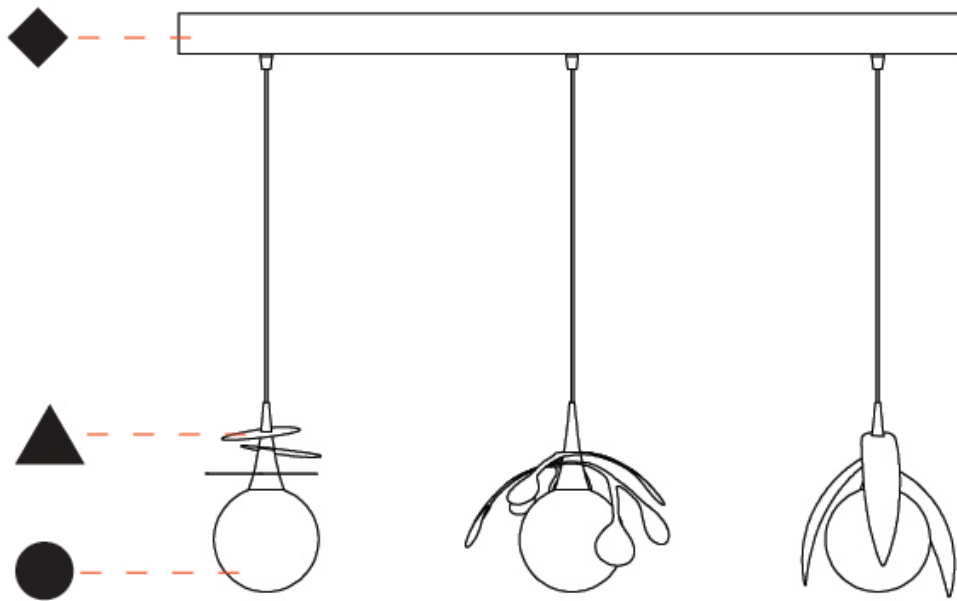

VEGETAL - 3 LIGHT LINEAR SUSPENSION

D141267-

PROJECT	_____
TYPE	_____
SPECIFIER	_____
QUANTITY	_____
DATE	_____

D