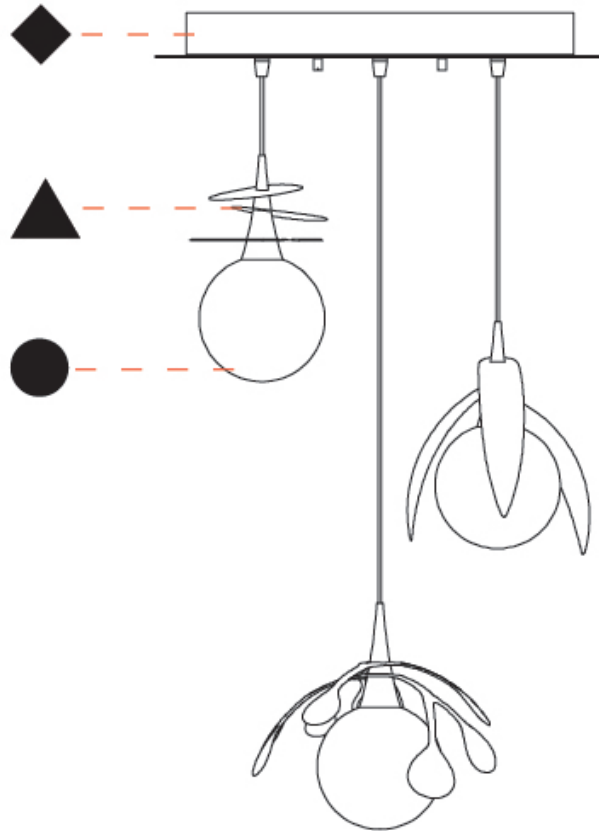

GENERAL

Series: Vegetal
 Subseries: Calathea
 Brand: Cangini & Tucci
 Division: Design
 Mounting Type: Suspension
 Mounting Location: Ceiling
 Subcategory: Pendant

PHYSICAL

Shape: Abstract
 Diameter (mm): 180
 Diameter (in): 7 1/16
 Height (mm): 220
 Height (in): 8 11/16
 Max. Overall Height (mm): 2220
 Max. Overall Height (in): 87 3/8
 Light Distribution: Omnidirectional
 Fixture Finish: AMB / GRN / PNK / RUB / SKB / SMK / TOB / TRA
 Holder Finish: SGD / SBK
 Fixture Material: Glass / Metal
 Cable Details: 2,000mm Transparent cable

GENERAL

Series: Vegetal
 Subseries: Vegetal - 3 Light Cluster
 Brand: Cangini & Tucci
 Division: Design
 Mounting Type: Suspension
 Mounting Location: Ceiling
 Subcategory: Pendant

PHYSICAL

Shape: Abstract
 Diameter (mm): 430
 Diameter (in): 16 ¹⁵/₁₆
 Height (mm): 220
 Height (in): 8 ¹¹/₁₆
 Max. Overall Height (mm): 2220
 Max. Overall Height (in): 87 ³/₈
 Light Distribution: Omnidirectional
 Fixture Finish: [AMB](#) / [GRN](#) / [PNK](#) / [RUB](#) / [SKB](#) / [SMK](#) / [TOB](#) / [TRA](#)
 Holder Finish: [SGD](#) / [SBK](#)
 Accent Finish: [CHR](#) / [MWH](#) / [MBK](#) / [BCR](#)
 Fixture Material: Glass / Metal
 Cable Details: 2,000mm Transparent cable

VEGETAL - 3 LIGHT CLUSTER SUSPENSION

D141266-

PROJECT

TYPE

SPECIFIER

QUANTITY

DATE

D

GENERAL

Series: Vegetal
 Subseries: Vegetal - 3 Light Linear
 Brand: Cangini & Tucci
 Division: Design
 Mounting Type: Suspension
 Mounting Location: Ceiling
 Subcategory: Pendant

PHYSICAL

Shape: Abstract
 Length (mm): 900
 Length (in): 35 7/16
 Height (mm): 220
 Height (in): 8 11/16
 Max. Overall Height (mm): 2220
 Max. Overall Height (in): 87 3/8
 Light Distribution: Omnidirectional
 Fixture Finish: AMB / GRN / PNK / RUB / SKB / SMK / TOB / TRA
 Holder Finish: SGD / SBK
 Accent Finish: CHR / MWH / MBK / BCR
 Fixture Material: Glass / Metal
 Cable Details: 2,000mm Transparent cable