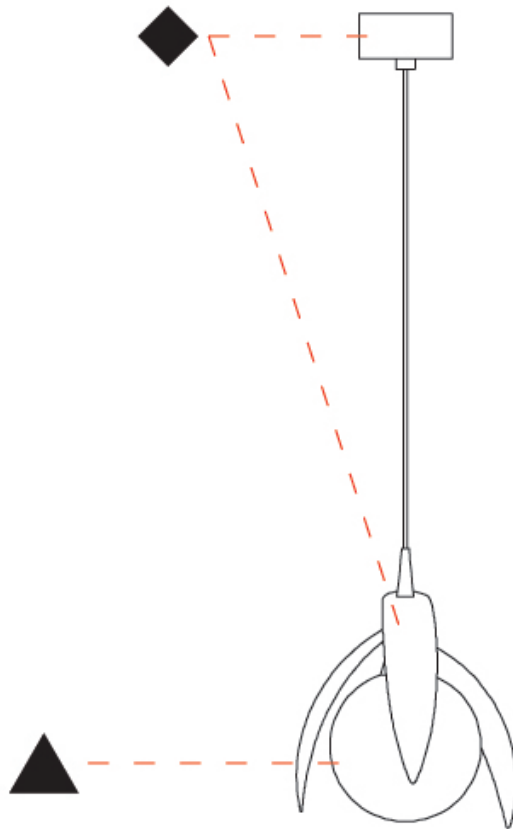

D141238-

PROJECT

TYPE

SPECIFIER

QUANTITY

DATE

D