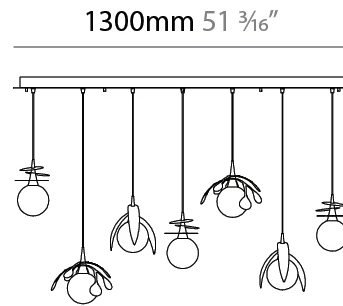

VEGETAL - 7 LIGHT LINEAR SUSPENSION

D141265-

base number   Color   Finish
Temperature   Options

1. To build a product code in our configurator select the specify button on the base model # product page
2. To build a manual product code on this datasheet choose from the options listed below in blue font and add the suffix to the base model #

GENERAL

Series: Vegetal
Subseries: Vegetal - 7 Light Linear
Brand: Cangini & Tucci
Division: Design
Mounting Type: Suspension
Mounting Location: Ceiling
Subcategory: Pendant

PHYSICAL

Shape: Abstract
Length (mm): 1300
Length (in): 51 ³/₁₆
Width (mm): 400
Width (in): 15 ³/₄
Height (mm): 220
Height (in): 8 ¹¹/₁₆
Max. Overall Height (mm): 2220
Max. Overall Height (in): 87 ³/₈
Light Distribution: Omnidirectional
Fixture Finish: [AMB](#) / [GRN](#) / [PNK](#) / [RUB](#) / [SKB](#) / [SMK](#) / [TOB](#) / [TRA](#)
Holder Finish: [SGD](#) / [SBK](#)
Accent Finish: [CHR](#) / [MWH](#) / [MBK](#) / [BCR](#)
Fixture Material: Glass / Metal
Cable Details: 2,000mm Transparent cable

ELECTRICAL

Lamp Type: LED (Zhaga Standard)
Input Wattage (W): 29.4
Dimming: Non-Dimmable
Driver Included: Yes
Driver Location: Integrated
Driver Class: Class 2
Input Voltage (V): 120 - 277
Constant Current (MA): 350mA
Upon Request: Phase Dimming (120Vac only) / 0-10V Dimming

LED

Color Temperature (°K): [2700](#) / [3000](#)
Nominal Lumen (lm): 3220 / 3500
CRI: >90 CRI
Lamp Life (hrs): 50000

OPTICAL

RATINGS AND CERTIFICATIONS

Certified By: Certified for North American Standards
IP rating: IP20