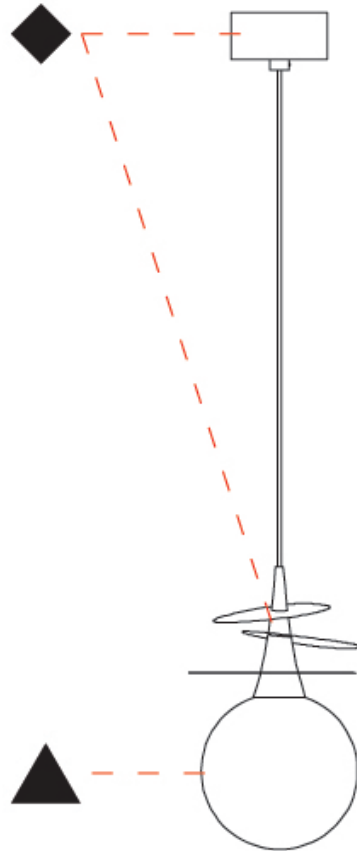

FICUS SUSPENSION

D141239-

PROJECT

TYPE

SPECIFIER

QUANTITY

DATE

D