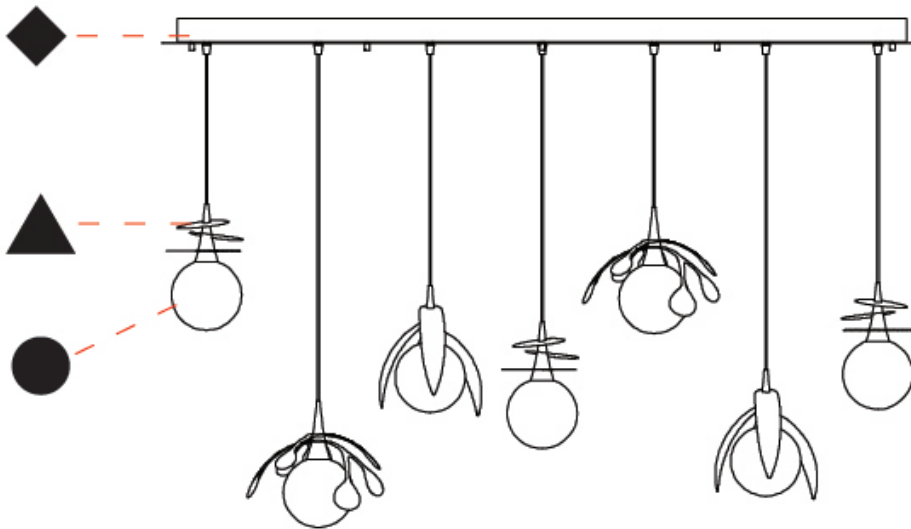

VEGETAL - 7 LIGHT LINEAR SUSPENSION

D141265-

PROJECT _____

TYPE _____

SPECIFIER _____

QUANTITY _____

DATE _____

D