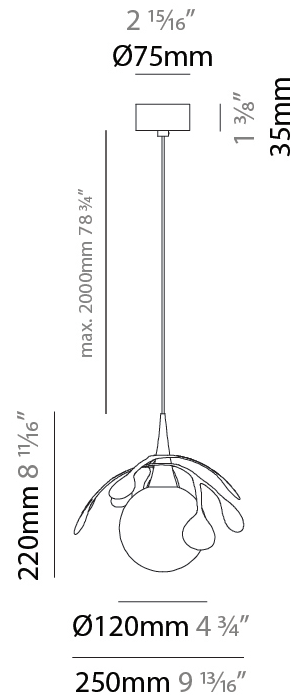

PROJECT
TYPE
SPECIFIER
QUANTITY
DATE

PILEA SUSPENSION

D141240-

base number	Color Temperature	Finish Options	Finish Options

1. To build a product code in our configurator select the specify button on the base model # product page
2. To build a manual product code on this datasheet choose from the options listed below in blue font and add the suffix to the base model #

GENERAL

Series: Vegetal
Subseries: Pilea
Brand: Cangini & Tucci
Division: Design
Mounting Type: Suspension
Mounting Location: Ceiling
Subcategory: Pendant

PHYSICAL

Shape: Abstract
Diameter (mm): 250
Diameter (in): 9 ¹³/₁₆
Height (mm): 220
Height (in): 8 ¹¹/₁₆
Max. Overall Height (mm): 2220
Max. Overall Height (in): 87 ³/₈
Light Distribution: Omnidirectional
Fixture Finish: AMB / GRN / PNK / RUB / SKB / SMK / TOB / TRA
Holder Finish: SGD / SBK
Fixture Material: Glass / Metal
Cable Details: 2,000mm Transparent cable

ELECTRICAL

Lamp Type: LED (Zhaga Standard)
Input Wattage (W): 4.2
Dimming: Non-Dimmable
Driver Included: Yes
Driver Location: Integrated
Driver Class: Class 2
Input Voltage (V): 120 - 277
Constant Current (mA): 350mA
Upon Request: Phase Dimming (120Vac only) / 0-10V Dimming

LED

Color Temperature (°K): 2700 / 3000
Nominal Lumen (lm): 460 / 500
CRI: >90 CRI
Lamp Life (hrs): 50000

OPTICAL

RATINGS AND CERTIFICATIONS

Certified By: Certified for North American Standards
IP rating: IP20