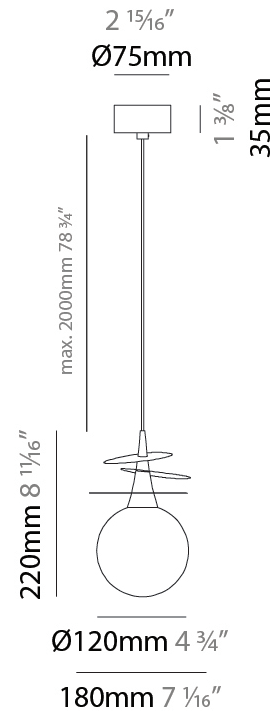

FICUS SUSPENSION

D141239-

base number   Color   Finish   Finish
Temperature   Options   Options

1. To build a product code in our configurator select the specify button on the base model # product page
2. To build a manual product code on this datasheet choose from the options listed below in blue font and add the suffix to the base model #

GENERAL

Series: Vegetal
Subseries: Ficus
Brand: Cangini & Tucci
Division: Design
Mounting Type: Suspension
Mounting Location: Ceiling
Subcategory: Pendant

PHYSICAL

Shape: Abstract
Diameter (mm): 180
Diameter (in): 7 ¹/₁₆
Height (mm): 220
Height (in): 8 ¹¹/₁₆
Max. Overall Height (mm): 2220
Max. Overall Height (in): 87 ³/₈
Light Distribution: Omnidirectional
Fixture Finish: [AMB](#) / [GRN](#) / [PNK](#) / [RUB](#) / [SKB](#) / [SMK](#) / [TOB](#) / [TRA](#)
Holder Finish: SGD / SBK
Fixture Material: Glass / Metal
Cable Details: 2,000mm Transparent cable

ELECTRICAL

Lamp Type: LED (Zhaga Standard)
Input Wattage (W): 4.2
Dimming: Non-Dimmable
Driver Included: Yes
Driver Location: Integrated
Driver Class: Class 2
Input Voltage (V): 120 - 277
Constant Current (mA): 350mA
Upon Request: Phase Dimming (120Vac only) / 0-10V Dimming

LED

Color Temperature (°K): 2700 / 3000
Nominal Lumen (lm): 460 / 500
CRI: >90 CRI
Lamp Life (hrs): 50000

OPTICAL

RATINGS AND CERTIFICATIONS

Certified By: Certified for North American Standards
IP rating: IP20

PROJECT
TYPE
SPECIFIER
QUANTITY
DATE