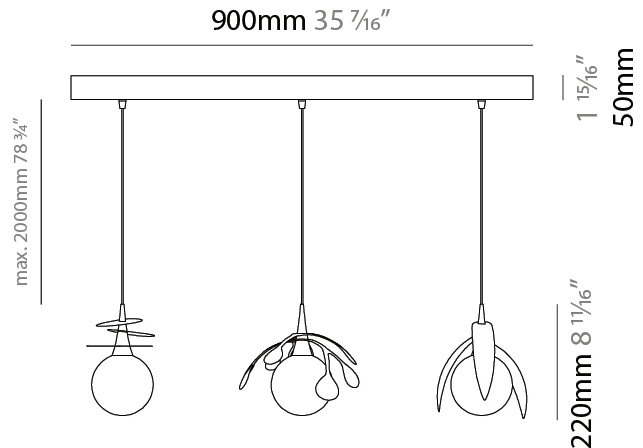

VEGETAL - 3 LIGHT LINEAR SUSPENSION

D141267-

base number   Color   Finish
Temperature   Options

1. To build a product code in our configurator select the specify button on the base model # product page
2. To build a manual product code on this datasheet choose from the options listed below in blue font and add the suffix to the base model #

GENERAL

Series: Vegetal
Subseries: Vegetal - 3 Light Linear
Brand: Cangini & Tucci
Division: Design
Mounting Type: Suspension
Mounting Location: Ceiling
Subcategory: Pendant

PHYSICAL

Shape: Abstract
Length (mm): 900
Length (in): 35 7/16
Height (mm): 220
Height (in): 8 11/16
Max. Overall Height (mm): 2220
Max. Overall Height (in): 87 3/8
Light Distribution: Omnidirectional
Fixture Finish: AMB / GRN / PNK / RUB / SKB / SMK / TOB / TRA
Holder Finish: SGD / SBK
Accent Finish: CHR / MWH / MBK / BCR
Fixture Material: Glass / Metal
Cable Details: 2,000mm Transparent cable

ELECTRICAL

Lamp Type: LED (Zhaga Standard)
Input Wattage (W): 12.6
Dimming: Non-Dimmable
Driver Included: Yes
Driver Location: Integrated
Driver Class: Class 2
Input Voltage (V): 120 - 277
Constant Current (MA): 350mA
Upon Request: Phase Dimming (120Vac only) / 0-10V Dimming

LED

Color Temperature (°K): 2700 / 3000
Nominal Lumen (lm): 1380 / 1500
CRI: >90 CRI
Lamp Life (hrs): 50000

OPTICAL

RATINGS AND CERTIFICATIONS

Certified By: Certified for North American Standards
IP rating: IP20