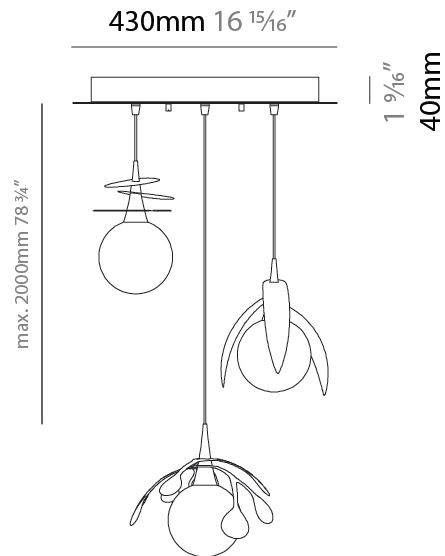

VEGETAL - 3 LIGHT CLUSTER SUSPENSION

D141266-

base number   Color   Finish
Temperature   Options

1. To build a product code in our configurator select the specify button on the base model # product page
2. To build a manual product code on this datasheet choose from the options listed below in blue font and add the suffix to the base model #

GENERAL

Series: Vegetal
Subseries: Vegetal - 3 Light Cluster
Brand: Cangini & Tucci
Division: Design
Mounting Type: Suspension
Mounting Location: Ceiling
Subcategory: Pendant

PHYSICAL

Shape: Abstract
Diameter (mm): 430
Diameter (in): 16 ¹⁵/₁₆
Height (mm): 220
Height (in): 8 ¹¹/₁₆
Max. Overall Height (mm): 2220
Max. Overall Height (in): 87 ³/₈
Light Distribution: Omnidirectional
Fixture Finish: [AMB](#) / [GRN](#) / [PNK](#) / [RUB](#) / [SKB](#) / [SMK](#) / [TOB](#) / [TRA](#)
Holder Finish: [SGD](#) / [SBK](#)
Accent Finish: [CHR](#) / [MWH](#) / [MBK](#) / [BCR](#)
Fixture Material: Glass / Metal
Cable Details: 2,000mm Transparent cable

ELECTRICAL

Lamp Type: LED (Zhaga Standard)
Input Wattage (W): 12.6
Dimming: Non-Dimmable
Driver Included: Yes
Driver Location: Integrated
Driver Class: Class 2
Input Voltage (V): 120 - 277
Constant Current (MA): 500mA
Upon Request: Phase Dimming (120Vac only) / 0-10V Dimming

LED

Color Temperature (°K): [2700](#) / [3000](#)
Nominal Lumen (lm): 1380 / 1500
CRI: >90 CRI
Lamp Life (hrs): 50000

OPTICAL

RATINGS AND CERTIFICATIONS

Certified By: Certified for North American Standards
IP rating: IP20