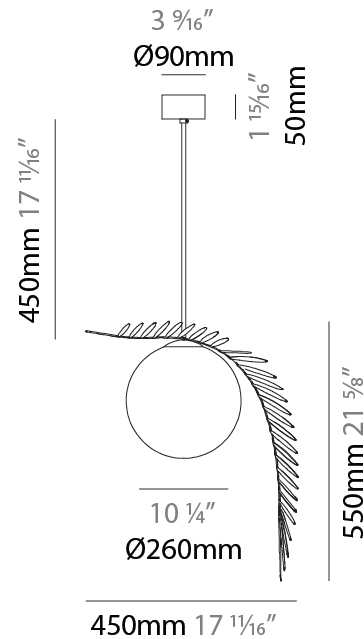

PROJECT	
TYPE	
SPECIFIER	
QUANTITY	
DATE	

PALMA SUSPENSION

D141241-

base number	Color Temperature	Finish Options	Finish Options

1. To build a product code in our configurator select the specify button on the base model # product page
2. To build a manual product code on this datasheet choose from the options listed below in blue font and add the suffix to the base model #

GENERAL

Series: Vegetal
Subseries: Palma
Brand: Cangini & Tucci
Division: Design
Mounting Type: Suspension
Mounting Location: Ceiling
Subcategory: Pendant

PHYSICAL

Shape: Abstract
Diameter (mm): 450
Diameter (in): 17 ¹¹/₁₆
Height (mm): 1000
Height (in): 39 ³/₈
Max. Overall Height (mm): 3000
Max. Overall Height (in): 118 ⁷/₈
Light Distribution: Omnidirectional
Fixture Finish: AMB / GRN / PNK / RUB / SKB / SMK / TOB / TRA
Holder Finish: SGD / SBK
Fixture Material: Glass / Metal
Cable Details: 2,000mm Transparent cable

ELECTRICAL

Lamp Type: LED (Zhaga Standard)
Input Wattage (W): 6
Dimming: Non-Dimmable
Driver Included: Yes
Driver Location: Integrated
Driver Class: Class 2
Input Voltage (V): 120 - 277
Constant Current (mA): 500mA

LED

Color Temperature (°K): 2700 / 3000
Nominal Lumen (lm): 866
CRI: >90 CRI
Lamp Life (hrs): 50000

OPTICAL

RATINGS AND CERTIFICATIONS

Certified By: Certified for North American Standards
IP rating: IP20