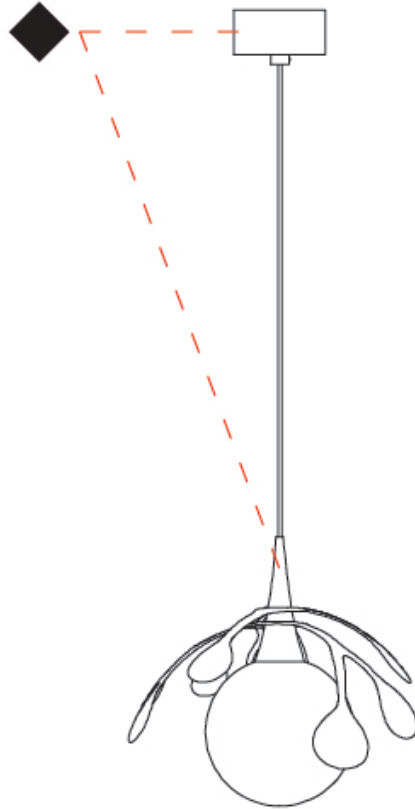

PILEA SUSPENSION

D141240-

PROJECT

TYPE

SPECIFIER

QUANTITY

DATE

D