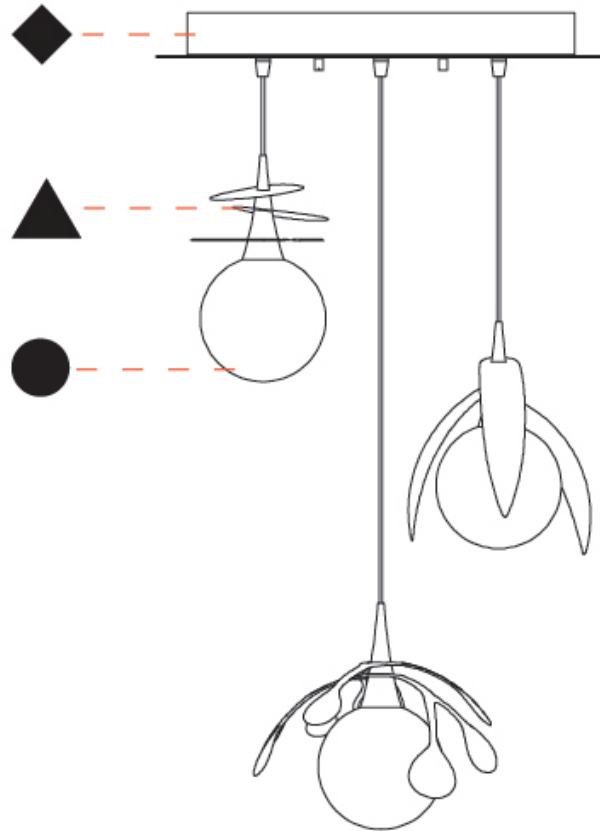

GENERAL

Series: Vegetal
 Subseries: Calathea
 Brand: Cangini & Tucci
 Division: Design
 Mounting Type: Suspension
 Mounting Location: Ceiling
 Subcategory: Pendant

PHYSICAL

Shape: Abstract
 Diameter (mm): 180
 Diameter (in): 7 1/16
 Height (mm): 220
 Height (in): 8 11/16
 Max. Overall Height (mm): 2220
 Max. Overall Height (in): 87 3/8
 Light Distribution: Omnidirectional
 Fixture Finish: AMB / GRN / PNK / RUB / SKB / SMK / TOB / TRA
 Holder Finish: SGD / SBK
 Fixture Material: Glass / Metal
 Cable Details: 2,000mm Transparent cable

GENERAL

Series: Vegetal
 Subseries: Vegetal - 3 Light Cluster
 Brand: Cangini & Tucci
 Division: Design
 Mounting Type: Suspension
 Mounting Location: Ceiling
 Subcategory: Pendant

PHYSICAL

Shape: Abstract
 Diameter (mm): 430
 Diameter (in): 16 ¹⁵/₁₆
 Height (mm): 220
 Height (in): 8 ¹¹/₁₆
 Max. Overall Height (mm): 2220
 Max. Overall Height (in): 87 ³/₈
 Light Distribution: Omnidirectional
 Fixture Finish: [AMB](#) / [GRN](#) / [PNK](#) / [RUB](#) / [SKB](#) / [SMK](#) / [TOB](#) / [TRA](#)
 Holder Finish: [SGD](#) / [SBK](#)
 Accent Finish: [CHR](#) / [MWH](#) / [MBK](#) / [BCR](#)
 Fixture Material: Glass / Metal
 Cable Details: 2,000mm Transparent cable

VEGETAL - 3 LIGHT CLUSTER SUSPENSION

D141266-

PROJECT _____

TYPE _____

SPECIFIER _____

QUANTITY _____

DATE _____

D

GENERAL

Series: Vegetal
 Subseries: Vegetal - 3 Light Linear
 Brand: Cangini & Tucci
 Division: Design
 Mounting Type: Suspension
 Mounting Location: Ceiling
 Subcategory: Pendant

PHYSICAL

Shape: Abstract
 Length (mm): 900
 Length (in): 35 7/16
 Height (mm): 220
 Height (in): 8 11/16
 Max. Overall Height (mm): 2220
 Max. Overall Height (in): 87 3/8
 Light Distribution: Omnidirectional
 Fixture Finish: AMB / GRN / PNK / RUB / SKB / SMK / TOB / TRA
 Holder Finish: SGD / SBK
 Accent Finish: CHR / MWH / MBK / BCR
 Fixture Material: Glass / Metal
 Cable Details: 2,000mm Transparent cable