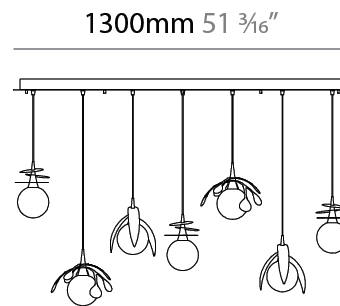

VEGETAL - 7 LIGHT LINEAR SUSPENSION

D141265-

base number   Color   Finish
Temperature   Options

1. To build a product code in our configurator select the specify button on the base model # product page
2. To build a manual product code on this datasheet choose from the options listed below in blue font and add the suffix to the base model #

GENERAL

Series: Vegetal
Subseries: Vegetal - 7 Light Linear
Brand: Cangini & Tucci
Division: Design
Mounting Type: Suspension
Mounting Location: Ceiling
Subcategory: Pendant

PHYSICAL

Shape: Abstract
Length (mm): 1300
Length (in): 51 ³/₁₆
Width (mm): 400
Width (in): 15 ³/₄
Height (mm): 220
Height (in): 8 ¹¹/₁₆
Max. Overall Height (mm): 2220
Max. Overall Height (in): 87 ³/₈
Light Distribution: Omnidirectional
Fixture Finish: [AMB](#) / [GRN](#) / [PNK](#) / [RUB](#) / [SKB](#) / [SMK](#) / [TOB](#) / [TRA](#)
Holder Finish: [SGD](#) / [SBK](#)
Accent Finish: [CHR](#) / [MWH](#) / [MBK](#) / [BCR](#)
Fixture Material: Glass / Metal
Cable Details: 2,000mm Transparent cable

ELECTRICAL

Lamp Type: LED (Zhaga Standard)
Input Wattage (W): 29.4
Dimming: Non-Dimmable
Driver Included: Yes
Driver Location: Integrated
Driver Class: Class 2
Input Voltage (V): 120 - 277
Constant Current (MA): 350mA
Upon Request: Phase Dimming (120Vac only) / 0-10V Dimming

LED

Color Temperature (°K): [2700](#) / [3000](#)
Nominal Lumen (lm): 3220 / 3500
CRI: >90 CRI
Lamp Life (hrs): 50000

OPTICAL

RATINGS AND CERTIFICATIONS

Certified By: Certified for North American Standards
IP rating: IP20