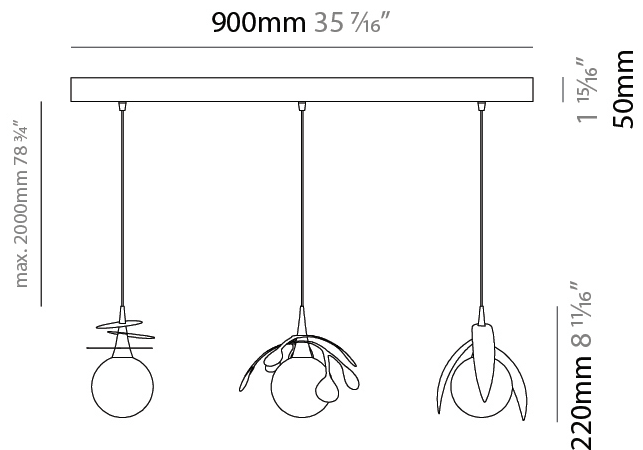

VEGETAL - 3 LIGHT LINEAR SUSPENSION

D141267-

base number   Color   Finish
Temperature   Options

1. To build a product code in our configurator select the specify button on the base model # product page
2. To build a manual product code on this datasheet choose from the options listed below in blue font and add the suffix to the base model #

GENERAL

Series: Vegetal
Subseries: Vegetal - 3 Light Linear
Brand: Cangini & Tucci
Division: Design
Mounting Type: Suspension
Mounting Location: Ceiling
Subcategory: Pendant

PHYSICAL

Shape: Abstract
Length (mm): 900
Length (in): 35 7/16
Height (mm): 220
Height (in): 8 11/16
Max. Overall Height (mm): 2220
Max. Overall Height (in): 87 3/8
Light Distribution: Omnidirectional
Fixture Finish: AMB / GRN / PNK / RUB / SKB / SMK / TOB / TRA
Holder Finish: SGD / SBK
Accent Finish: CHR / MWH / MBK / BCR
Fixture Material: Glass / Metal
Cable Details: 2,000mm Transparent cable

ELECTRICAL

Lamp Type: LED (Zhaga Standard)
Input Wattage (W): 12.6
Dimming: Non-Dimmable
Driver Included: Yes
Driver Location: Integrated
Driver Class: Class 2
Input Voltage (V): 120 - 277
Constant Current (MA): 350mA
Upon Request: Phase Dimming (120Vac only) / 0-10V Dimming

LED

Color Temperature (°K): 2700 / 3000
Nominal Lumen (lm): 1380 / 1500
CRI: >90 CRI
Lamp Life (hrs): 50000

OPTICAL

RATINGS AND CERTIFICATIONS

Certified By: Certified for North American Standards
IP rating: IP20