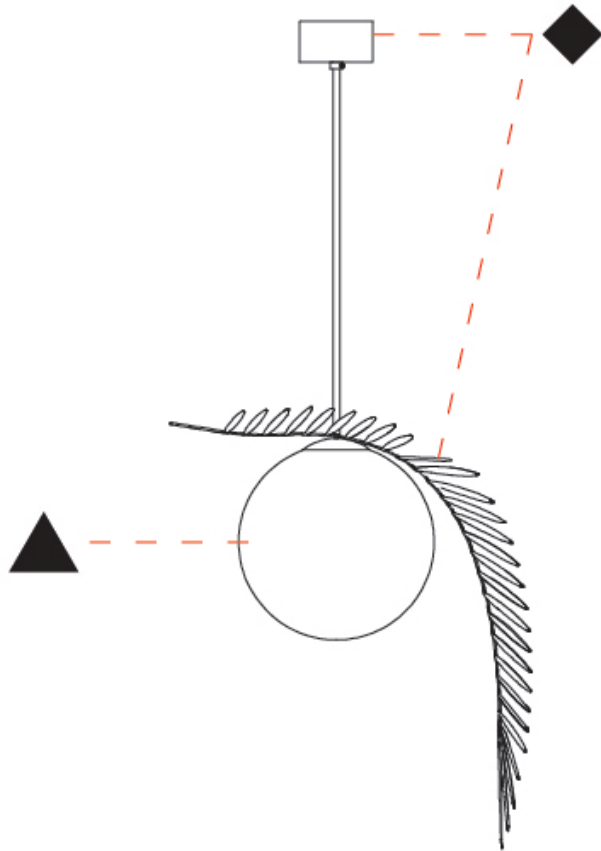

PALMA SUSPENSION

D141241-

PROJECT	_____
TYPE	_____
SPECIFIER	_____
QUANTITY	_____
DATE	_____

D