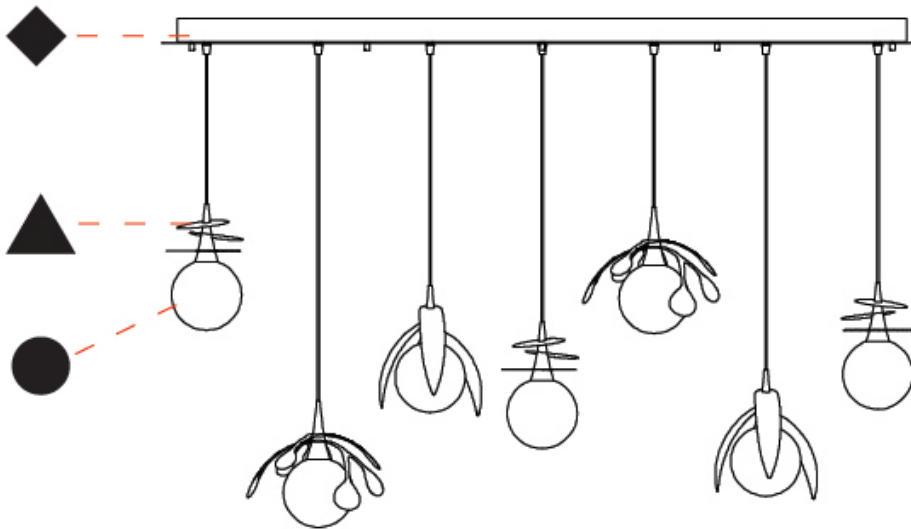

VEGETAL - 7 LIGHT LINEAR SUSPENSION

D141265-

PROJECT	_____
TYPE	_____
SPECIFIER	_____
QUANTITY	_____
DATE	_____

D