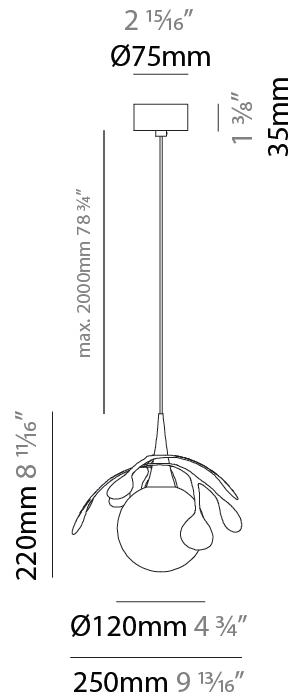

PILEA SUSPENSION

D141240-

base number   Color   Finish   Finish
Temperature   Options   Options

1. To build a product code in our configurator select the specify button on the base model # product page
2. To build a manual product code on this datasheet choose from the options listed below in blue font and add the suffix to the base model #

GENERAL

Series: Vegetal
Subseries: Pilea
Brand: Cangini & Tucci
Division: Design
Mounting Type: Suspension
Mounting Location: Ceiling
Subcategory: Pendant

PHYSICAL

Shape: Abstract
Diameter (mm): 250
Diameter (in): 9 ¹³/₁₆
Height (mm): 220
Height (in): 8 ¹¹/₁₆
Max. Overall Height (mm): 2220
Max. Overall Height (in): 87 ³/₈
Light Distribution: Omnidirectional
Fixture Finish: AMB / GRN / PNK / RUB / SKB / SMK / TOB / TRA
Holder Finish: SGD / SBK
Fixture Material: Glass / Metal
Cable Details: 2,000mm Transparent cable

ELECTRICAL

Lamp Type: LED (Zhaga Standard)
Input Wattage (W): 4.2
Dimming: Non-Dimmable
Driver Included: Yes
Driver Location: Integrated
Driver Class: Class 2
Input Voltage (V): 120 - 277
Constant Current (mA): 350mA
Upon Request: Phase Dimming (120Vac only) / 0-10V Dimming

LED

Color Temperature (°K): 2700 / 3000
Nominal Lumen (lm): 460 / 500
CRI: >90 CRI
Lamp Life (hrs): 50000

OPTICAL

RATINGS AND CERTIFICATIONS

Certified By: Certified for North American Standards
IP rating: IP20

PROJECT
TYPE
SPECIFIER
QUANTITY
DATE