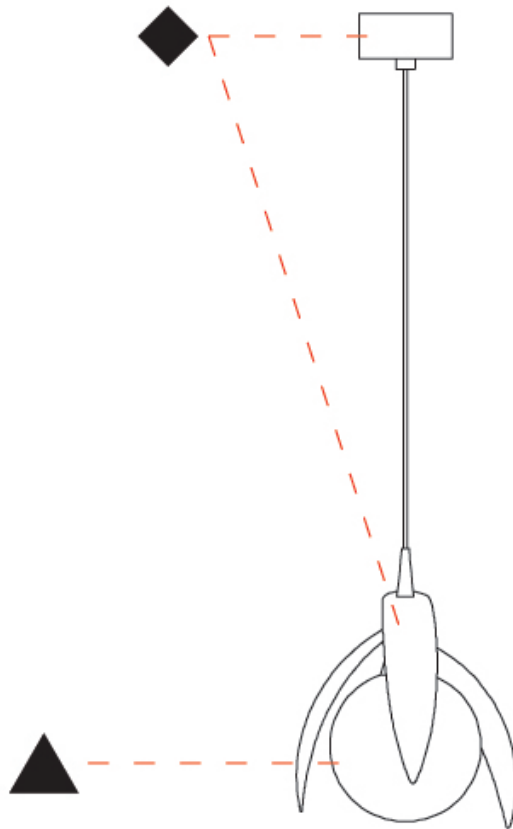

CALATHEA SUSPENSION

D141238-

PROJECT

TYPE

SPECIFIER

QUANTITY

DATE

D