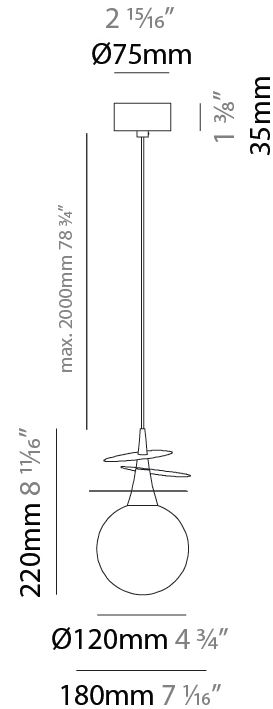

FICUS SUSPENSION

D141239-

base number   Color   Finish   Finish
Temperature   Options   Options

1. To build a product code in our configurator select the specify button on the base model # product page
2. To build a manual product code on this datasheet choose from the options listed below in blue font and add the suffix to the base model #

GENERAL

Series: Vegetal
Subseries: Ficus
Brand: Cangini & Tucci
Division: Design
Mounting Type: Suspension
Mounting Location: Ceiling
Subcategory: Pendant

PHYSICAL

Shape: Abstract
Diameter (mm): 180
Diameter (in): 7 1/8
Height (mm): 220
Height (in): 8 11/16
Max. Overall Height (mm): 2220
Max. Overall Height (in): 87 3/8
Light Distribution: Omnidirectional
Fixture Finish: [AMB](#) / [GRN](#) / [PNK](#) / [RUB](#) / [SKB](#) / [SMK](#) / [TOB](#) / [TRA](#)
Holder Finish: [SGD](#) / [SBK](#)
Fixture Material: Glass / Metal
Cable Details: 2,000mm Transparent cable

ELECTRICAL

Lamp Type: LED (Zhaga Standard)
Input Wattage (W): 4.2
Dimming: Non-Dimmable
Driver Included: Yes
Driver Location: Integrated
Driver Class: Class 2
Input Voltage (V): 120 - 277
Constant Current (mA): 350mA
Upon Request: Phase Dimming (120Vac only) / 0-10V Dimming

LED

Color Temperature (°K): [2700](#) / [3000](#)
Nominal Lumen (lm): 460 / 500
CRI: >90 CRI
Lamp Life (hrs): 50000

OPTICAL

RATINGS AND CERTIFICATIONS

Certified By: Certified for North American Standards
IP rating: IP20

PROJECT
TYPE
SPECIFIER
QUANTITY
DATE