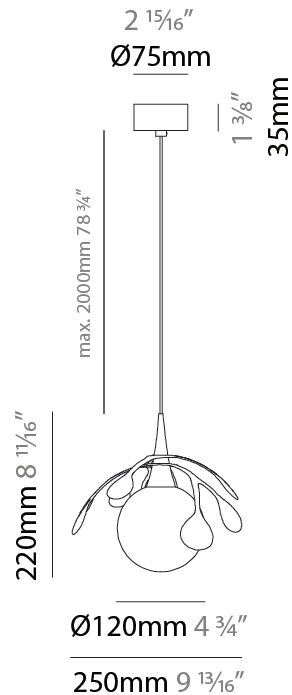

PROJECT	
TYPE	
SPECIFIER	
QUANTITY	
DATE	

PILEA SUSPENSION

D141240-

base number	Color Temperature	Finish Options	Finish Options

1. To build a product code in our configurator select the specify button on the base model # product page
2. To build a manual product code on this datasheet choose from the options listed below in blue font and add the suffix to the base model #

GENERAL

Series: Vegetal
Subseries: Pilea
Brand: Cangini & Tucci
Division: Design
Mounting Type: Suspension
Mounting Location: Ceiling
Subcategory: Pendant

PHYSICAL

Shape: Abstract
Diameter (mm): 250
Diameter (in): 9 ¹³/₁₆
Height (mm): 220
Height (in): 8 ¹¹/₁₆
Max. Overall Height (mm): 2220
Max. Overall Height (in): 87 ³/₈
Light Distribution: Omnidirectional
Fixture Finish: AMB / GRN / PNK / RUB / SKB / SMK / TOB / TRA
Holder Finish: SGD / SBK
Fixture Material: Glass / Metal
Cable Details: 2,000mm Transparent cable

ELECTRICAL

Lamp Type: LED (Zhaga Standard)
Input Wattage (W): 4.2
Dimming: Non-Dimmable
Driver Included: Yes
Driver Location: Integrated
Driver Class: Class 2
Input Voltage (V): 120 - 277
Constant Current (mA): 350mA
Upon Request: Phase Dimming (120Vac only) / 0-10V Dimming

LED

Color Temperature (°K): 2700 / 3000
Nominal Lumen (lm): 460 / 500
CRI: >90 CRI
Lamp Life (hrs): 50000

OPTICAL

RATINGS AND CERTIFICATIONS

Certified By: Certified for North American Standards
IP rating: IP20