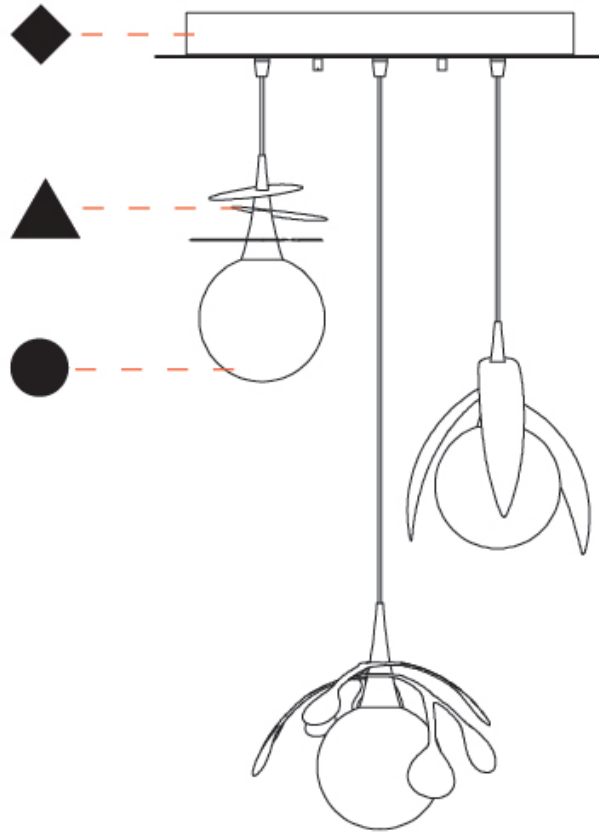

GENERAL

Series: Vegetal
 Subseries: Calathea
 Brand: Cangini & Tucci
 Division: Design
 Mounting Type: Suspension
 Mounting Location: Ceiling
 Subcategory: Pendant

PHYSICAL

Shape: Abstract
 Diameter (mm): 180
 Diameter (in): 7 1/16
 Height (mm): 220
 Height (in): 8 11/16
 Max. Overall Height (mm): 2220
 Max. Overall Height (in): 87 3/8
 Light Distribution: Omnidirectional
 Fixture Finish: AMB / GRN / PNK / RUB / SKB / SMK / TOB / TRA
 Holder Finish: SGD / SBK
 Fixture Material: Glass / Metal
 Cable Details: 2,000mm Transparent cable

GENERAL

Series: Vegetal
 Subseries: Vegetal - 3 Light Cluster
 Brand: Cangini & Tucci
 Division: Design
 Mounting Type: Suspension
 Mounting Location: Ceiling
 Subcategory: Pendant

PHYSICAL

Shape: Abstract
 Diameter (mm): 430
 Diameter (in): 16 ¹⁵/₁₆
 Height (mm): 220
 Height (in): 8 ¹¹/₁₆
 Max. Overall Height (mm): 2220
 Max. Overall Height (in): 87 ³/₈
 Light Distribution: Omnidirectional
 Fixture Finish: [AMB](#) / [GRN](#) / [PNK](#) / [RUB](#) / [SKB](#) / [SMK](#) / [TOB](#) / [TRA](#)
 Holder Finish: [SGD](#) / [SBK](#)
 Accent Finish: [CHR](#) / [MWH](#) / [MBK](#) / [BCR](#)
 Fixture Material: Glass / Metal
 Cable Details: 2,000mm Transparent cable

VEGETAL - 3 LIGHT CLUSTER SUSPENSION

D141266-

PROJECT

TYPE

SPECIFIER

QUANTITY

DATE

PROJECT
TYPE
SPECIFIER
QUANTITY
DATE

GENERAL

Series: Vegetal
 Subseries: Vegetal - 3 Light Linear
 Brand: Cangini & Tucci
 Division: Design
 Mounting Type: Suspension
 Mounting Location: Ceiling
 Subcategory: Pendant

PHYSICAL

Shape: Abstract
 Length (mm): 900
 Length (in): 35 7/16
 Height (mm): 220
 Height (in): 8 11/16
 Max. Overall Height (mm): 2220
 Max. Overall Height (in): 87 3/8
 Light Distribution: Omnidirectional
 Fixture Finish: AMB / GRN / PNK / RUB / SKB / SMK / TOB / TRA
 Holder Finish: SGD / SBK
 Accent Finish: CHR / MWH / MBK / BCR
 Fixture Material: Glass / Metal
 Cable Details: 2,000mm Transparent cable