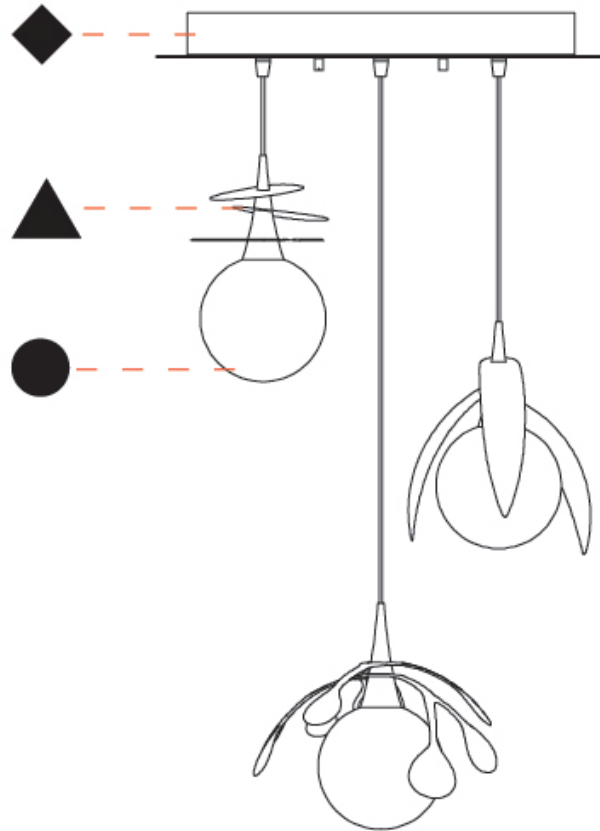

GENERAL

Series: Vegetal
 Subseries: Calathea
 Brand: Cangini & Tucci
 Division: Design
 Mounting Type: Suspension
 Mounting Location: Ceiling
 Subcategory: Pendant

PHYSICAL

Shape: Abstract
 Diameter (mm): 180
 Diameter (in): 7 1/16
 Height (mm): 220
 Height (in): 8 11/16
 Max. Overall Height (mm): 2220
 Max. Overall Height (in): 87 3/8
 Light Distribution: Omnidirectional
 Fixture Finish: AMB / GRN / PNK / RUB / SKB / SMK / TOB / TRA
 Holder Finish: SGD / SBK
 Fixture Material: Glass / Metal
 Cable Details: 2,000mm Transparent cable

GENERAL

Series: Vegetal
 Subseries: Vegetal - 3 Light Cluster
 Brand: Cangini & Tucci
 Division: Design
 Mounting Type: Suspension
 Mounting Location: Ceiling
 Subcategory: Pendant

PHYSICAL

Shape: Abstract
 Diameter (mm): 430
 Diameter (in): 16 ¹⁵/₁₆
 Height (mm): 220
 Height (in): 8 ¹¹/₁₆
 Max. Overall Height (mm): 2220
 Max. Overall Height (in): 87 ³/₈
 Light Distribution: Omnidirectional
 Fixture Finish: [AMB](#) / [GRN](#) / [PNK](#) / [RUB](#) / [SKB](#) / [SMK](#) / [TOB](#) / [TRA](#)
 Holder Finish: SGD / SBK
 Accent Finish: CHR / MWH / MBK / BCR
 Fixture Material: Glass / Metal
 Cable Details: 2,000mm Transparent cable

VEGETAL - 3 LIGHT CLUSTER SUSPENSION

D141266-

PROJECT

TYPE

SPECIFIER

QUANTITY

DATE

D

GENERAL

Series: Vegetal
 Subseries: Vegetal - 3 Light Linear
 Brand: Cangini & Tucci
 Division: Design
 Mounting Type: Suspension
 Mounting Location: Ceiling
 Subcategory: Pendant

PHYSICAL

Shape: Abstract
 Length (mm): 900
 Length (in): 35 7/16
 Height (mm): 220
 Height (in): 8 11/16
 Max. Overall Height (mm): 2220
 Max. Overall Height (in): 87 3/8
 Light Distribution: Omnidirectional
 Fixture Finish: AMB / GRN / PNK / RUB / SKB / SMK / TOB / TRA
 Holder Finish: SGD / SBK
 Accent Finish: CHR / MWH / MBK / BCR
 Fixture Material: Glass / Metal
 Cable Details: 2,000mm Transparent cable