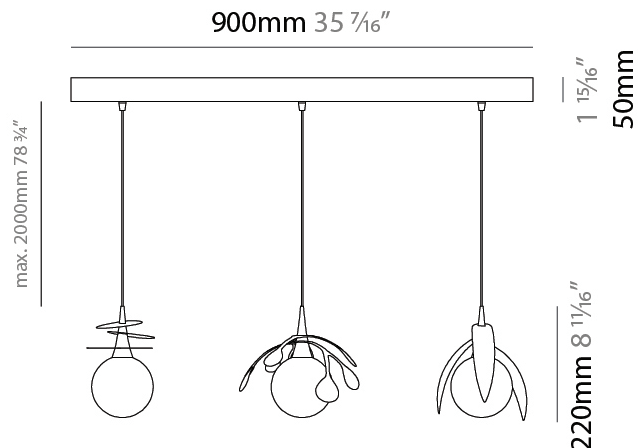

VEGETAL - 3 LIGHT LINEAR SUSPENSION

D141267-

base number   Color   Finish
Temperature   Options

1. To build a product code in our configurator select the specify button on the base model # product page
2. To build a manual product code on this datasheet choose from the options listed below in blue font and add the suffix to the base model #

GENERAL

Series: Vegetal
Subseries: Vegetal - 3 Light Linear
Brand: Cangini & Tucci
Division: Design
Mounting Type: Suspension
Mounting Location: Ceiling
Subcategory: Pendant

PHYSICAL

Shape: Abstract
Length (mm): 900
Length (in): 35 7/16
Height (mm): 220
Height (in): 8 11/16
Max. Overall Height (mm): 2220
Max. Overall Height (in): 87 3/8
Light Distribution: Omnidirectional
Fixture Finish: AMB / GRN / PNK / RUB / SKB / SMK / TOB / TRA
Holder Finish: SGD / SBK
Accent Finish: CHR / MWH / MBK / BCR
Fixture Material: Glass / Metal
Cable Details: 2,000mm Transparent cable

ELECTRICAL

Lamp Type: LED (Zhaga Standard)
Input Wattage (W): 12.6
Dimming: Non-Dimmable
Driver Included: Yes
Driver Location: Integrated
Driver Class: Class 2
Input Voltage (V): 120 - 277
Constant Current (MA): 350mA
Upon Request: Phase Dimming (120Vac only) / 0-10V Dimming

LED

Color Temperature (°K): 2700 / 3000
Nominal Lumen (lm): 1380 / 1500
CRI: >90 CRI
Lamp Life (hrs): 50000

OPTICAL

RATINGS AND CERTIFICATIONS

Certified By: Certified for North American Standards
IP rating: IP20