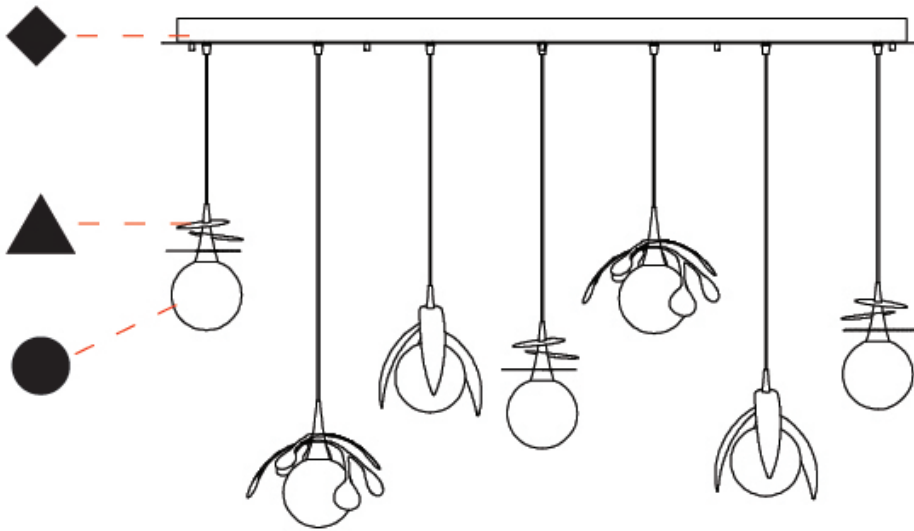

VEGETAL - 7 LIGHT LINEAR SUSPENSION

D141265-

PROJECT	_____
TYPE	_____
SPECIFIER	_____
QUANTITY	_____
DATE	_____

D