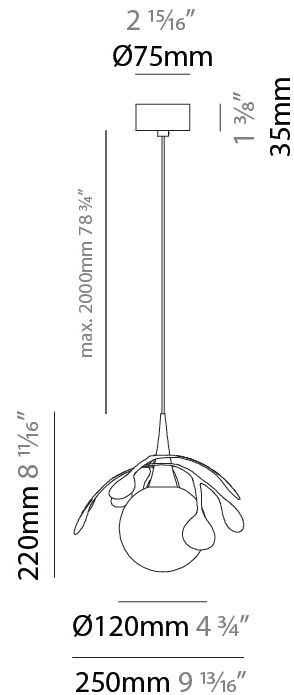

PROJECT	
TYPE	
SPECIFIER	
QUANTITY	
DATE	

PILEA SUSPENSION

D141240-

base number	Color Temperature	Finish Options	Finish Options

1. To build a product code in our configurator select the specify button on the base model # product page
2. To build a manual product code on this datasheet choose from the options listed below in blue font and add the suffix to the base model #

GENERAL

Series: Vegetal
Subseries: Pilea
Brand: Cangiini & Tucci
Division: Design
Mounting Type: Suspension
Mounting Location: Ceiling
Subcategory: Pendant

PHYSICAL

Shape: Abstract
Diameter (mm): 250
Diameter (in): 9 ¹³/₁₆
Height (mm): 220
Height (in): 8 ¹¹/₁₆
Max. Overall Height (mm): 2220
Max. Overall Height (in): 87 ³/₈
Light Distribution: Omnidirectional
Fixture Finish: AMB / GRN / PNK / RUB / SKB / SMK / TOB / TRA
Holder Finish: SGD / SBK
Fixture Material: Glass / Metal
Cable Details: 2,000mm Transparent cable

ELECTRICAL

Lamp Type: LED (Zhaga Standard)
Input Wattage (W): 4.2
Dimming: Non-Dimmable
Driver Included: Yes
Driver Location: Integrated
Driver Class: Class 2
Input Voltage (V): 120 - 277
Constant Current (mA): 350mA
Upon Request: Phase Dimming (120Vac only) / 0-10V Dimming

LED

Color Temperature (°K): 2700 / 3000
Nominal Lumen (lm): 460 / 500
CRI: >90 CRI
Lamp Life (hrs): 50000

OPTICAL

RATINGS AND CERTIFICATIONS

Certified By: Certified for North American Standards
IP rating: IP20