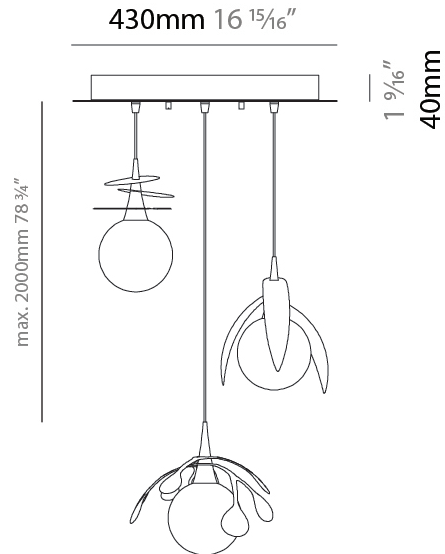

VEGETAL - 3 LIGHT CLUSTER SUSPENSION

D141266-

base number   Color   Finish
Temperature   Options

1. To build a product code in our configurator select the specify button on the base model # product page
2. To build a manual product code on this datasheet choose from the options listed below in blue font and add the suffix to the base model #

GENERAL

Series: Vegetal
Subseries: Vegetal - 3 Light Cluster
Brand: Cangini & Tucci
Division: Design
Mounting Type: Suspension
Mounting Location: Ceiling
Subcategory: Pendant

PHYSICAL

Shape: Abstract
Diameter (mm): 430
Diameter (in): 16 ¹⁵/₁₆
Height (mm): 220
Height (in): 8 ¹¹/₁₆
Max. Overall Height (mm): 2220
Max. Overall Height (in): 87 ³/₈
Light Distribution: Omnidirectional
Fixture Finish: [AMB](#) / [GRN](#) / [PNK](#) / [RUB](#) / [SKB](#) / [SMK](#) / [TOB](#) / [TRA](#)
Holder Finish: [SGD](#) / [SBK](#)
Accent Finish: [CHR](#) / [MWH](#) / [MBK](#) / [BCR](#)
Fixture Material: Glass / Metal
Cable Details: 2,000mm Transparent cable

ELECTRICAL

Lamp Type: LED (Zhaga Standard)
Input Wattage (W): 12.6
Dimming: Non-Dimmable
Driver Included: Yes
Driver Location: Integrated
Driver Class: Class 2
Input Voltage (V): 120 - 277
Constant Current (MA): 500mA
Upon Request: Phase Dimming (120Vac only) / 0-10V Dimming

LED

Color Temperature (°K): [2700](#) / [3000](#)
Nominal Lumen (lm): 1380 / 1500
CRI: >90 CRI
Lamp Life (hrs): 50000

OPTICAL

RATINGS AND CERTIFICATIONS

Certified By: Certified for North American Standards
IP rating: IP20