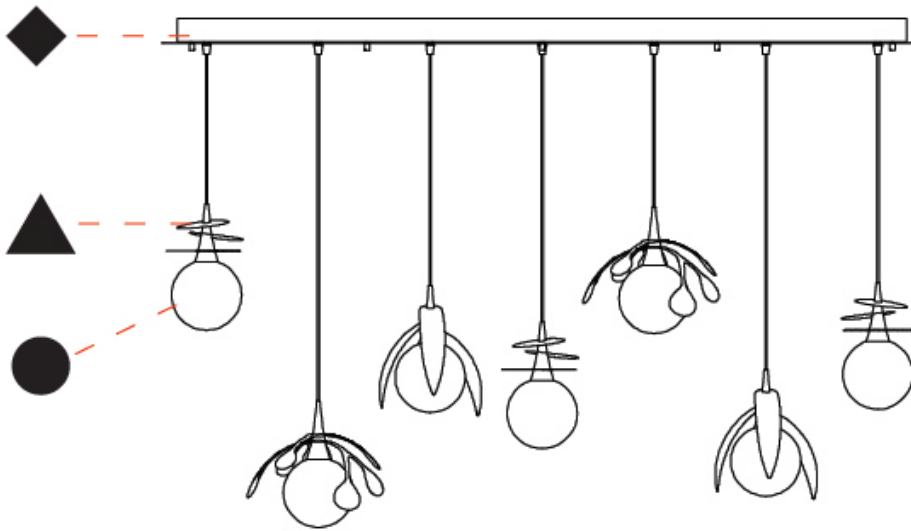

VEGETAL - 7 LIGHT LINEAR SUSPENSION

D141265-

PROJECT _____

TYPE _____

SPECIFIER _____

QUANTITY _____

DATE _____

D