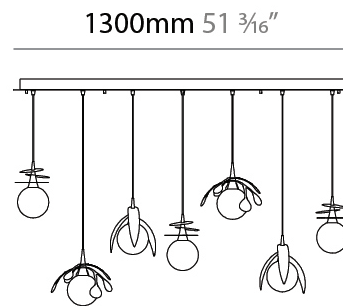

VEGETAL - 7 LIGHT LINEAR SUSPENSION

D141265-

base number   Color   Finish
Temperature   Options

1. To build a product code in our configurator select the specify button on the base model # product page
2. To build a manual product code on this datasheet choose from the options listed below in blue font and add the suffix to the base model #

GENERAL

Series: Vegetal
Subseries: Vegetal - 7 Light Linear
Brand: Cangini & Tucci
Division: Design
Mounting Type: Suspension
Mounting Location: Ceiling
Subcategory: Pendant

PHYSICAL

Shape: Abstract
Length (mm): 1300
Length (in): 51 ³/₁₆
Width (mm): 400
Width (in): 15 ³/₄
Height (mm): 220
Height (in): 8 ¹¹/₁₆
Max. Overall Height (mm): 2220
Max. Overall Height (in): 87 ³/₈
Light Distribution: Omnidirectional
Fixture Finish: AMB / GRN / PNK / RUB / SKB / SMK / TOB / TRA
Holder Finish: SGD / SBK
Accent Finish: CHR / MWH / MBK / BCR
Fixture Material: Glass / Metal
Cable Details: 2,000mm Transparent cable

ELECTRICAL

Lamp Type: LED (Zhaga Standard)
Input Wattage (W): 29.4
Dimming: Non-Dimmable
Driver Included: Yes
Driver Location: Integrated
Driver Class: Class 2
Input Voltage (V): 120 - 277
Constant Current (MA): 350mA
Upon Request: Phase Dimming (120Vac only) / 0-10V Dimming

LED

Color Temperature (°K): 2700 / 3000
Nominal Lumen (lm): 3220 / 3500
CRI: >90 CRI
Lamp Life (hrs): 50000

OPTICAL

RATINGS AND CERTIFICATIONS

Certified By: Certified for North American Standards
IP rating: IP20