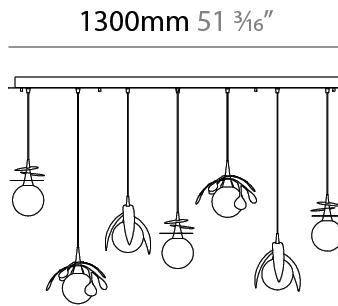

VEGETAL - 7 LIGHT LINEAR SUSPENSION

D141265-

base number   Color   Finish
Temperature   Options

1. To build a product code in our configurator select the specify button on the base model # product page
2. To build a manual product code on this datasheet choose from the options listed below in blue font and add the suffix to the base model #

GENERAL

Series: Vegetal
Subseries: Vegetal - 7 Light Linear
Brand: Cangini & Tucci
Division: Design
Mounting Type: Suspension
Mounting Location: Ceiling
Subcategory: Pendant

PHYSICAL

Shape: Abstract
Length (mm): 1300
Length (in): 51 ³/₁₆
Width (mm): 400
Width (in): 15 ³/₄
Height (mm): 220
Height (in): 8 ¹¹/₁₆
Max. Overall Height (mm): 2220
Max. Overall Height (in): 87 ³/₈
Light Distribution: Omnidirectional
Fixture Finish: AMB / GRN / PNK / RUB / SKB / SMK / TOB / TRA
Holder Finish: SGD / SBK
Accent Finish: CHR / MWH / MBK / BCR
Fixture Material: Glass / Metal
Cable Details: 2,000mm Transparent cable

ELECTRICAL

Lamp Type: LED (Zhaga Standard)
Input Wattage (W): 29.4
Dimming: Non-Dimmable
Driver Included: Yes
Driver Location: Integrated
Driver Class: Class 2
Input Voltage (V): 120 - 277
Constant Current (MA): 350mA
Upon Request: Phase Dimming (120Vac only) / 0-10V Dimming

LED

Color Temperature (°K): 2700 / 3000
Nominal Lumen (lm): 3220 / 3500
CRI: >90 CRI
Lamp Life (hrs): 50000

OPTICAL

RATINGS AND CERTIFICATIONS

Certified By: Certified for North American Standards
IP rating: IP20