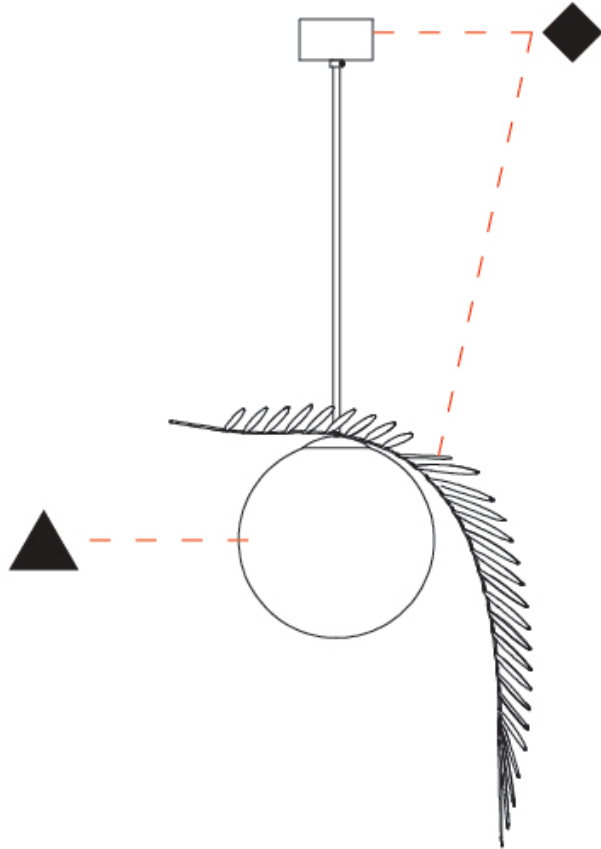

PALMA SUSPENSION

D141241-

PROJECT	_____
TYPE	_____
SPECIFIER	_____
QUANTITY	_____
DATE	_____

D