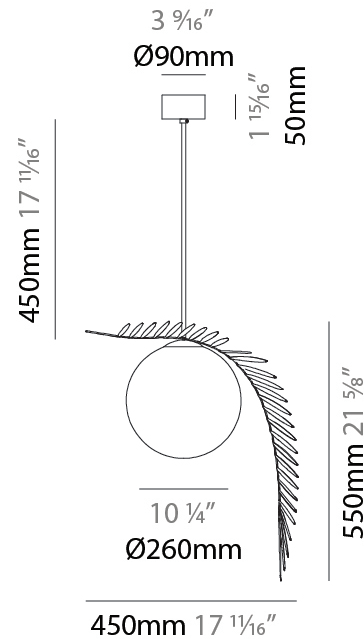

PALMA SUSPENSION

D141241-

base number   Color   Finish   Finish
Temperature   Options   Options

1. To build a product code in our configurator select the specify button on the base model # product page
2. To build a manual product code on this datasheet choose from the options listed below in blue font and add the suffix to the base model #

GENERAL

Series: Vegetal
Subseries: Palma
Brand: Cangini & Tucci
Division: Design
Mounting Type: Suspension
Mounting Location: Ceiling
Subcategory: Pendant

PHYSICAL

Shape: Abstract
Diameter (mm): 450
Diameter (in): 17 ¹¹/₁₆
Height (mm): 1000
Height (in): 39 ³/₈
Max. Overall Height (mm): 3000
Max. Overall Height (in): 118 ⁷/₈
Light Distribution: Omnidirectional
Fixture Finish: [AMB](#) / [GRN](#) / [PNK](#) / [RUB](#) / [SKB](#) / [SMK](#) / [TOB](#) / [TRA](#)
Holder Finish: SGD / SBK
Fixture Material: Glass / Metal
Cable Details: 2,000mm Transparent cable

ELECTRICAL

Lamp Type: LED (Zhaga Standard)
Input Wattage (W): 6
Dimming: Non-Dimmable
Driver Included: Yes
Driver Location: Integrated
Driver Class: Class 2
Input Voltage (V): 120 - 277
Constant Current (mA): 500mA

LED

Color Temperature (°K): [2700](#) / [3000](#)
Nominal Lumen (lm): 866
CRI: >90 CRI
Lamp Life (hrs): 50000

OPTICAL

RATINGS AND CERTIFICATIONS

Certified By: Certified for North American Standards
IP rating: IP20