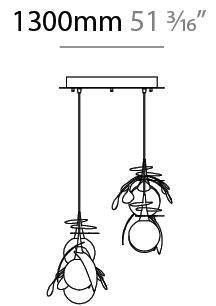

VEGETAL - 7 LIGHT LINEAR SUSPENSION

D141265-

base number   Color   Finish
Temperature   Options

1. To build a product code in our configurator select the specify button on the base model # product page
2. To build a manual product code on this datasheet choose from the options listed below in blue font and add the suffix to the base model #

GENERAL

Series: Vegetal
Subseries: Vegetal - 7 Light Linear
Brand: Cangini & Tucci
Division: Design
Mounting Type: Suspension
Mounting Location: Ceiling
Subcategory: Pendant

PHYSICAL

Shape: Abstract
Length (mm): 1300
Length (in): 51 ³/₁₆
Width (mm): 400
Width (in): 15 ³/₄
Height (mm): 220
Height (in): 8 ¹¹/₁₆
Max. Overall Height (mm): 2220
Max. Overall Height (in): 87 ³/₈
Light Distribution: Omnidirectional
Fixture Finish: AMB / GRN / PNK / RUB / SKB / SMK / TOB / TRA
Holder Finish: SGD / SBK
Accent Finish: CHR / MWH / MBK / BCR
Fixture Material: Glass / Metal
Cable Details: 2,000mm Transparent cable

ELECTRICAL

Lamp Type: LED (Zhaga Standard)
Input Wattage (W): 29.4
Dimming: Non-Dimmable
Driver Included: Yes
Driver Location: Integrated
Driver Class: Class 2
Input Voltage (V): 120 - 277
Constant Current (MA): 350mA
Upon Request: Phase Dimming (120Vac only) / 0-10V Dimming

LED

Color Temperature (°K): 2700 / 3000
Nominal Lumen (lm): 3220 / 3500
CRI: >90 CRI
Lamp Life (hrs): 50000

OPTICAL

RATINGS AND CERTIFICATIONS

Certified By: Certified for North American Standards
IP rating: IP20