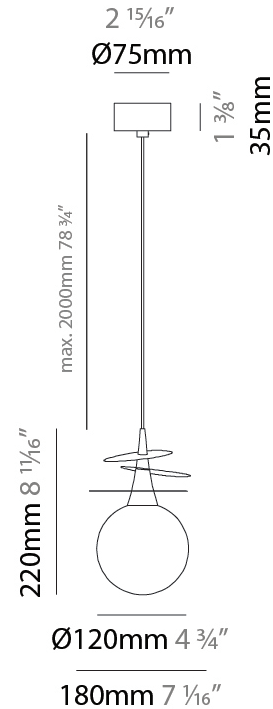

FICUS SUSPENSION

D141239-

base number   Color   Finish   Finish
Temperature   Options   Options

1. To build a product code in our configurator select the specify button on the base model # product page
2. To build a manual product code on this datasheet choose from the options listed below in blue font and add the suffix to the base model #

GENERAL

Series: Vegetal
Subseries: Ficus
Brand: Cangini & Tucci
Division: Design
Mounting Type: Suspension
Mounting Location: Ceiling
Subcategory: Pendant

PHYSICAL

Shape: Abstract
Diameter (mm): 180
Diameter (in): 7 1/8
Height (mm): 220
Height (in): 8 11/16
Max. Overall Height (mm): 2220
Max. Overall Height (in): 87 3/8
Light Distribution: Omnidirectional
Fixture Finish: [AMB](#) / [GRN](#) / [PNK](#) / [RUB](#) / [SKB](#) / [SMK](#) / [TOB](#) / [TRA](#)
Holder Finish: SGD / SBK
Fixture Material: Glass / Metal
Cable Details: 2,000mm Transparent cable

ELECTRICAL

Lamp Type: LED (Zhaga Standard)
Input Wattage (W): 4.2
Dimming: Non-Dimmable
Driver Included: Yes
Driver Location: Integrated
Driver Class: Class 2
Input Voltage (V): 120 - 277
Constant Current (mA): 350mA
Upon Request: Phase Dimming (120Vac only) / 0-10V Dimming

LED

Color Temperature (°K): 2700 / 3000
Nominal Lumen (lm): 460 / 500
CRI: >90 CRI
Lamp Life (hrs): 50000

OPTICAL

RATINGS AND CERTIFICATIONS

Certified By: Certified for North American Standards
IP rating: IP20