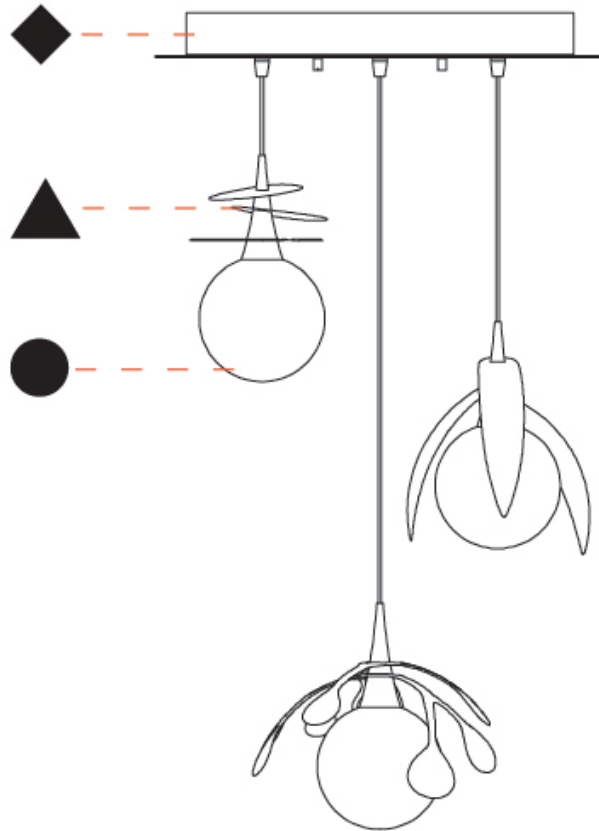

GENERAL

Series: Vegetal
 Subseries: Calathea
 Brand: Cangini & Tucci
 Division: Design
 Mounting Type: Suspension
 Mounting Location: Ceiling
 Subcategory: Pendant

PHYSICAL

Shape: Abstract
 Diameter (mm): 180
 Diameter (in): 7 1/16
 Height (mm): 220
 Height (in): 8 11/16
 Max. Overall Height (mm): 2220
 Max. Overall Height (in): 87 3/8
 Light Distribution: Omnidirectional
 Fixture Finish: AMB / GRN / PNK / RUB / SKB / SMK / TOB / TRA
 Holder Finish: SGD / SBK
 Fixture Material: Glass / Metal
 Cable Details: 2,000mm Transparent cable

GENERAL

Series: Vegetal
 Subseries: Vegetal - 3 Light Cluster
 Brand: Cangini & Tucci
 Division: Design
 Mounting Type: Suspension
 Mounting Location: Ceiling
 Subcategory: Pendant

PHYSICAL

Shape: Abstract
 Diameter (mm): 430
 Diameter (in): 16 ¹⁵/₁₆
 Height (mm): 220
 Height (in): 8 ¹¹/₁₆
 Max. Overall Height (mm): 2220
 Max. Overall Height (in): 87 ³/₈
 Light Distribution: Omnidirectional
 Fixture Finish: [AMB](#) / [GRN](#) / [PNK](#) / [RUB](#) / [SKB](#) / [SMK](#) / [TOB](#) / [TRA](#)
 Holder Finish: SGD / SBK
 Accent Finish: CHR / MWH / MBK / BCR
 Fixture Material: Glass / Metal
 Cable Details: 2,000mm Transparent cable

VEGETAL - 3 LIGHT CLUSTER SUSPENSION

D141266-

PROJECT

TYPE

SPECIFIER

QUANTITY

DATE

D

GENERAL

Series: Vegetal
 Subseries: Vegetal - 3 Light Linear
 Brand: Cangini & Tucci
 Division: Design
 Mounting Type: Suspension
 Mounting Location: Ceiling
 Subcategory: Pendant

PHYSICAL

Shape: Abstract
 Length (mm): 900
 Length (in): 35 7/16
 Height (mm): 220
 Height (in): 8 11/16
 Max. Overall Height (mm): 2220
 Max. Overall Height (in): 87 3/8
 Light Distribution: Omnidirectional
 Fixture Finish: AMB / GRN / PNK / RUB / SKB / SMK / TOB / TRA
 Holder Finish: SGD / SBK
 Accent Finish: CHR / MWH / MBK / BCR
 Fixture Material: Glass / Metal
 Cable Details: 2,000mm Transparent cable