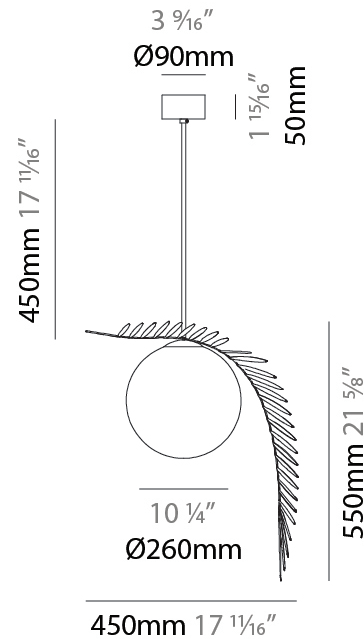

PROJECT	_____
TYPE	_____
SPECIFIER	_____
QUANTITY	_____
DATE	_____

PALMA SUSPENSION

D141241-

base number	Color	Finish	Finish
	Temperature	Options	Options

1. To build a product code in our configurator select the specify button on the base model # product page
2. To build a manual product code on this datasheet choose from the options listed below in blue font and add the suffix to the base model #

GENERAL

Series: Vegetal
Subseries: Palma
Brand: Cangini & Tucci
Division: Design
Mounting Type: Suspension
Mounting Location: Ceiling
Subcategory: Pendant

PHYSICAL

Shape: Abstract
Diameter (mm): 450
Diameter (in): 17 ¹¹/₁₆
Height (mm): 1000
Height (in): 39 ³/₈
Max. Overall Height (mm): 3000
Max. Overall Height (in): 118 ⁷/₈
Light Distribution: Omnidirectional
Fixture Finish: AMB / GRN / PNK / RUB / SKB / SMK / TOB / TRA
Holder Finish: SGD / SBK
Fixture Material: Glass / Metal
Cable Details: 2,000mm Transparent cable

ELECTRICAL

Lamp Type: LED (Zhaga Standard)
Input Wattage (W): 6
Dimming: Non-Dimmable
Driver Included: Yes
Driver Location: Integrated
Driver Class: Class 2
Input Voltage (V): 120 - 277
Constant Current (mA): 500mA

LED

Color Temperature (°K): 2700 / 3000
Nominal Lumen (lm): 866
CRI: >90 CRI
Lamp Life (hrs): 50000

OPTICAL

RATINGS AND CERTIFICATIONS

Certified By: Certified for North American Standards
IP rating: IP20