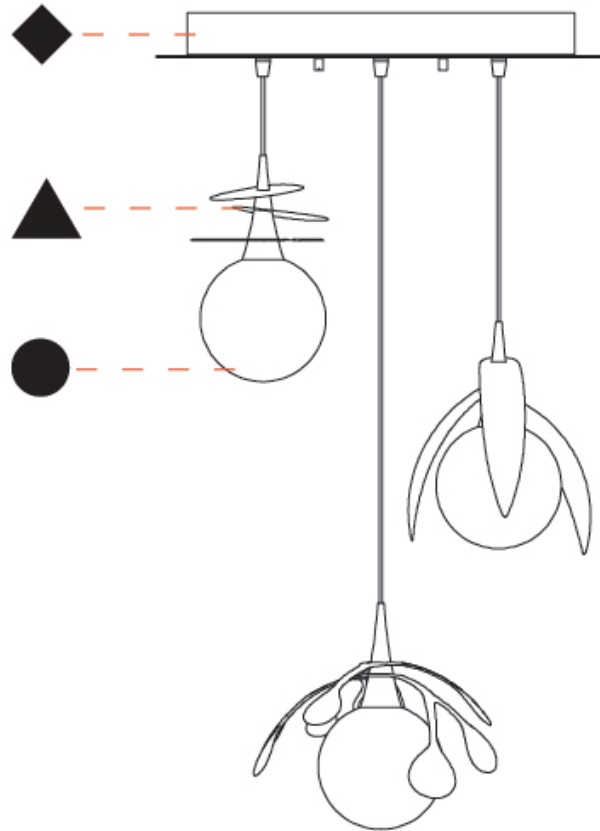

GENERAL

Series: Vegetal
 Subseries: Calathea
 Brand: Cangini & Tucci
 Division: Design
 Mounting Type: Suspension
 Mounting Location: Ceiling
 Subcategory: Pendant

PHYSICAL

Shape: Abstract
 Diameter (mm): 180
 Diameter (in): 7 1/16
 Height (mm): 220
 Height (in): 8 11/16
 Max. Overall Height (mm): 2220
 Max. Overall Height (in): 87 3/8
 Light Distribution: Omnidirectional
 Fixture Finish: AMB / GRN / PNK / RUB / SKB / SMK / TOB / TRA
 Holder Finish: SGD / SBK
 Fixture Material: Glass / Metal
 Cable Details: 2,000mm Transparent cable

GENERAL

Series: Vegetal
 Subseries: Vegetal - 3 Light Cluster
 Brand: Cangini & Tucci
 Division: Design
 Mounting Type: Suspension
 Mounting Location: Ceiling
 Subcategory: Pendant

PHYSICAL

Shape: Abstract
 Diameter (mm): 430
 Diameter (in): 16 ¹⁵/₁₆
 Height (mm): 220
 Height (in): 8 ¹¹/₁₆
 Max. Overall Height (mm): 2220
 Max. Overall Height (in): 87 ³/₈
 Light Distribution: Omnidirectional
 Fixture Finish: AMB / GRN / PNK / RUB / SKB / SMK / TOB / TRA
 Holder Finish: SGD / SBK
 Accent Finish: CHR / MWH / MBK / BCR
 Fixture Material: Glass / Metal
 Cable Details: 2,000mm Transparent cable

VEGETAL - 3 LIGHT CLUSTER SUSPENSION

D141266-

PROJECT _____

TYPE _____

SPECIFIER _____

QUANTITY _____

DATE _____

D

GENERAL

Series: Vegetal
 Subseries: Vegetal - 3 Light Linear
 Brand: Cangini & Tucci
 Division: Design
 Mounting Type: Suspension
 Mounting Location: Ceiling
 Subcategory: Pendant

PHYSICAL

Shape: Abstract
 Length (mm): 900
 Length (in): 35 7/16
 Height (mm): 220
 Height (in): 8 11/16
 Max. Overall Height (mm): 2220
 Max. Overall Height (in): 87 3/8
 Light Distribution: Omnidirectional
 Fixture Finish: AMB / GRN / PNK / RUB / SKB / SMK / TOB / TRA
 Holder Finish: SGD / SBK
 Accent Finish: CHR / MWH / MBK / BCR
 Fixture Material: Glass / Metal
 Cable Details: 2,000mm Transparent cable