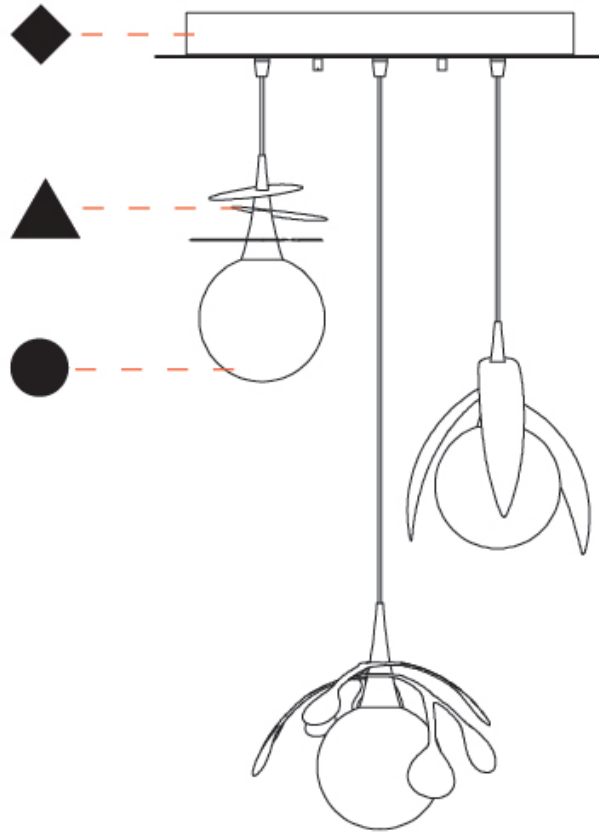

GENERAL

Series: Vegetal
 Subseries: Calathea
 Brand: Cangini & Tucci
 Division: Design
 Mounting Type: Suspension
 Mounting Location: Ceiling
 Subcategory: Pendant

PHYSICAL

Shape: Abstract
 Diameter (mm): 180
 Diameter (in): 7 1/16
 Height (mm): 220
 Height (in): 8 11/16
 Max. Overall Height (mm): 2220
 Max. Overall Height (in): 87 3/8
 Light Distribution: Omnidirectional
 Fixture Finish: AMB / GRN / PNK / RUB / SKB / SMK / TOB / TRA
 Holder Finish: SGD / SBK
 Fixture Material: Glass / Metal
 Cable Details: 2,000mm Transparent cable

GENERAL

Series: Vegetal
 Subseries: Vegetal - 3 Light Cluster
 Brand: Cangini & Tucci
 Division: Design
 Mounting Type: Suspension
 Mounting Location: Ceiling
 Subcategory: Pendant

PHYSICAL

Shape: Abstract
 Diameter (mm): 430
 Diameter (in): 16 ¹⁵/₁₆
 Height (mm): 220
 Height (in): 8 ¹¹/₁₆
 Max. Overall Height (mm): 2220
 Max. Overall Height (in): 87 ³/₈
 Light Distribution: Omnidirectional
 Fixture Finish: [AMB](#) / [GRN](#) / [PNK](#) / [RUB](#) / [SKB](#) / [SMK](#) / [TOB](#) / [TRA](#)
 Holder Finish: SGD / SBK
 Accent Finish: CHR / MWH / MBK / BCR
 Fixture Material: Glass / Metal
 Cable Details: 2,000mm Transparent cable

VEGETAL - 3 LIGHT CLUSTER SUSPENSION

D141266-

PROJECT

TYPE

SPECIFIER

QUANTITY

DATE

D

GENERAL

Series: Vegetal
 Subseries: Vegetal - 3 Light Linear
 Brand: Cangini & Tucci
 Division: Design
 Mounting Type: Suspension
 Mounting Location: Ceiling
 Subcategory: Pendant

PHYSICAL

Shape: Abstract
 Length (mm): 900
 Length (in): 35 7/16
 Height (mm): 220
 Height (in): 8 11/16
 Max. Overall Height (mm): 2220
 Max. Overall Height (in): 87 3/8
 Light Distribution: Omnidirectional
 Fixture Finish: AMB / GRN / PNK / RUB / SKB / SMK / TOB / TRA
 Holder Finish: SGD / SBK
 Accent Finish: CHR / MWH / MBK / BCR
 Fixture Material: Glass / Metal
 Cable Details: 2,000mm Transparent cable