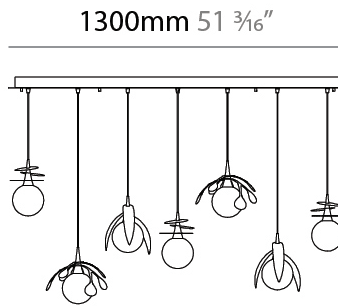

VEGETAL - 7 LIGHT LINEAR SUSPENSION

D141265-

base number   Color   Finish
Temperature   Options

1. To build a product code in our configurator select the specify button on the base model # product page
2. To build a manual product code on this datasheet choose from the options listed below in blue font and add the suffix to the base model #

GENERAL

Series: Vegetal
Subseries: Vegetal - 7 Light Linear
Brand: Cangini & Tucci
Division: Design
Mounting Type: Suspension
Mounting Location: Ceiling
Subcategory: Pendant

PHYSICAL

Shape: Abstract
Length (mm): 1300
Length (in): 51 ³/₁₆
Width (mm): 400
Width (in): 15 ³/₄
Height (mm): 220
Height (in): 8 ¹¹/₁₆
Max. Overall Height (mm): 2220
Max. Overall Height (in): 87 ³/₈
Light Distribution: Omnidirectional
Fixture Finish: [AMB](#) / [GRN](#) / [PNK](#) / [RUB](#) / [SKB](#) / [SMK](#) / [TOB](#) / [TRA](#)
Holder Finish: [SGD](#) / [SBK](#)
Accent Finish: [CHR](#) / [MWH](#) / [MBK](#) / [BCR](#)
Fixture Material: Glass / Metal
Cable Details: 2,000mm Transparent cable

ELECTRICAL

Lamp Type: LED (Zhaga Standard)
Input Wattage (W): 29.4
Dimming: Non-Dimmable
Driver Included: Yes
Driver Location: Integrated
Driver Class: Class 2
Input Voltage (V): 120 - 277
Constant Current (MA): 350mA
Upon Request: Phase Dimming (120Vac only) / 0-10V Dimming

LED

Color Temperature (°K): [2700](#) / [3000](#)
Nominal Lumen (lm): 3220 / 3500
CRI: >90 CRI
Lamp Life (hrs): 50000

OPTICAL

RATINGS AND CERTIFICATIONS

Certified By: Certified for North American Standards
IP rating: IP20