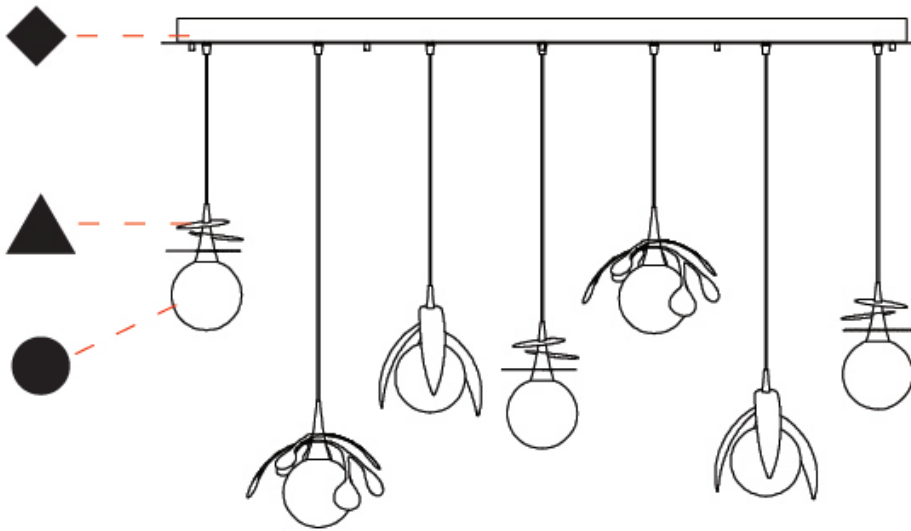

VEGETAL - 7 LIGHT LINEAR SUSPENSION

D141265-

PROJECT

TYPE

SPECIFIER

QUANTITY

DATE

D