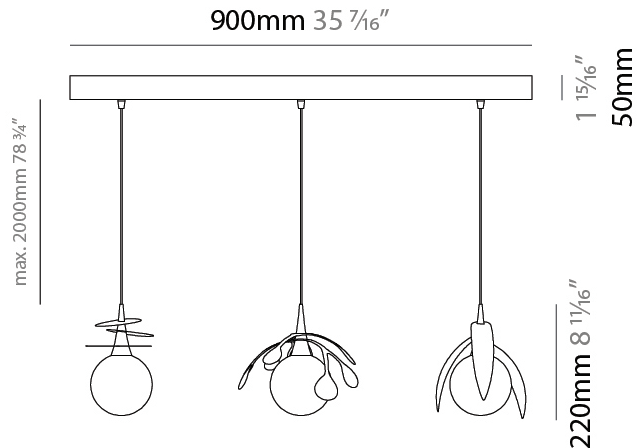

VEGETAL - 3 LIGHT LINEAR SUSPENSION

D141267-

base number   Color   Finish
Temperature   Options

1. To build a product code in our configurator select the specify button on the base model # product page
2. To build a manual product code on this datasheet choose from the options listed below in blue font and add the suffix to the base model #

GENERAL

Series: Vegetal
Subseries: Vegetal - 3 Light Linear
Brand: Cangini & Tucci
Division: Design
Mounting Type: Suspension
Mounting Location: Ceiling
Subcategory: Pendant

PHYSICAL

Shape: Abstract
Length (mm): 900
Length (in): 35 7/16
Height (mm): 220
Height (in): 8 11/16
Max. Overall Height (mm): 2220
Max. Overall Height (in): 87 3/8
Light Distribution: Omnidirectional
Fixture Finish: AMB / GRN / PNK / RUB / SKB / SMK / TOB / TRA
Holder Finish: SGD / SBK
Accent Finish: CHR / MWH / MBK / BCR
Fixture Material: Glass / Metal
Cable Details: 2,000mm Transparent cable

ELECTRICAL

Lamp Type: LED (Zhaga Standard)
Input Wattage (W): 12.6
Dimming: Non-Dimmable
Driver Included: Yes
Driver Location: Integrated
Driver Class: Class 2
Input Voltage (V): 120 - 277
Constant Current (MA): 350mA
Upon Request: Phase Dimming (120Vac only) / 0-10V Dimming

LED

Color Temperature (°K): 2700 / 3000
Nominal Lumen (lm): 1380 / 1500
CRI: >90 CRI
Lamp Life (hrs): 50000

OPTICAL

RATINGS AND CERTIFICATIONS

Certified By: Certified for North American Standards
IP rating: IP20