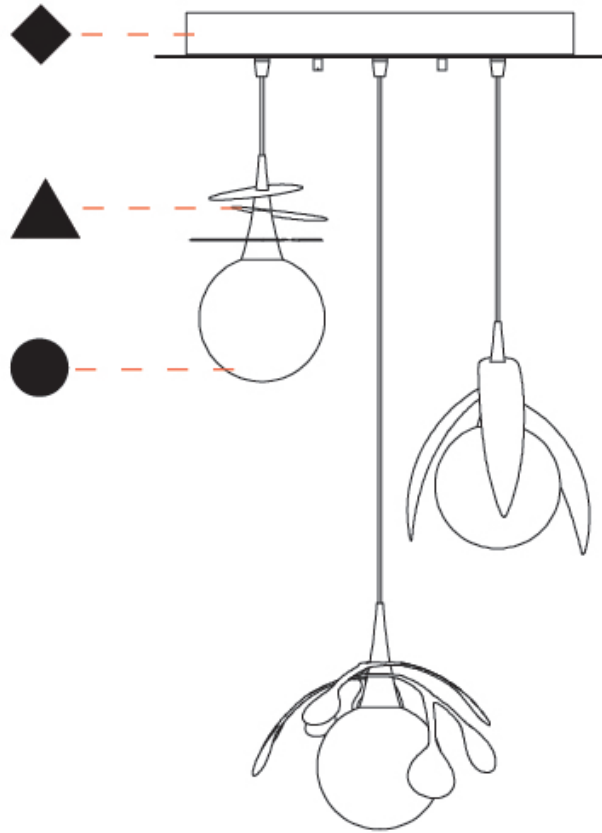

GENERAL

Series: Vegetal
 Subseries: Calathea
 Brand: Cangini & Tucci
 Division: Design
 Mounting Type: Suspension
 Mounting Location: Ceiling
 Subcategory: Pendant

PHYSICAL

Shape: Abstract
 Diameter (mm): 180
 Diameter (in): 7 1/16
 Height (mm): 220
 Height (in): 8 11/16
 Max. Overall Height (mm): 2220
 Max. Overall Height (in): 87 3/8
 Light Distribution: Omnidirectional
 Fixture Finish: AMB / GRN / PNK / RUB / SKB / SMK / TOB / TRA
 Holder Finish: SGD / SBK
 Fixture Material: Glass / Metal
 Cable Details: 2,000mm Transparent cable

GENERAL

Series: Vegetal
 Subseries: Vegetal - 3 Light Cluster
 Brand: Cangini & Tucci
 Division: Design
 Mounting Type: Suspension
 Mounting Location: Ceiling
 Subcategory: Pendant

PHYSICAL

Shape: Abstract
 Diameter (mm): 430
 Diameter (in): 16 ¹⁵/₁₆
 Height (mm): 220
 Height (in): 8 ¹¹/₁₆
 Max. Overall Height (mm): 2220
 Max. Overall Height (in): 87 ³/₈
 Light Distribution: Omnidirectional
 Fixture Finish: AMB / GRN / PNK / RUB / SKB / SMK / TOB / TRA
 Holder Finish: SGD / SBK
 Accent Finish: CHR / MWH / MBK / BCR
 Fixture Material: Glass / Metal
 Cable Details: 2,000mm Transparent cable

VEGETAL - 3 LIGHT CLUSTER SUSPENSION

D141266-

PROJECT

TYPE

SPECIFIER

QUANTITY

DATE

D

GENERAL

Series: Vegetal
 Subseries: Vegetal - 3 Light Linear
 Brand: Cangini & Tucci
 Division: Design
 Mounting Type: Suspension
 Mounting Location: Ceiling
 Subcategory: Pendant

PHYSICAL

Shape: Abstract
 Length (mm): 900
 Length (in): 35 7/16
 Height (mm): 220
 Height (in): 8 11/16
 Max. Overall Height (mm): 2220
 Max. Overall Height (in): 87 3/8
 Light Distribution: Omnidirectional
 Fixture Finish: AMB / GRN / PNK / RUB / SKB / SMK / TOB / TRA
 Holder Finish: SGD / SBK
 Accent Finish: CHR / MWH / MBK / BCR
 Fixture Material: Glass / Metal
 Cable Details: 2,000mm Transparent cable