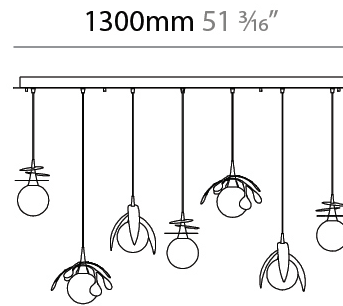

VEGETAL - 7 LIGHT LINEAR SUSPENSION

D141265-

base number   Color   Finish
Temperature   Options

1. To build a product code in our configurator select the specify button on the base model # product page
2. To build a manual product code on this datasheet choose from the options listed below in blue font and add the suffix to the base model #

GENERAL

Series: Vegetal
Subseries: Vegetal - 7 Light Linear
Brand: Cangini & Tucci
Division: Design
Mounting Type: Suspension
Mounting Location: Ceiling
Subcategory: Pendant

PHYSICAL

Shape: Abstract
Length (mm): 1300
Length (in): 51 ³/₁₆
Width (mm): 400
Width (in): 15 ³/₄
Height (mm): 220
Height (in): 8 ¹¹/₁₆
Max. Overall Height (mm): 2220
Max. Overall Height (in): 87 ³/₈
Light Distribution: Omnidirectional
Fixture Finish: AMB / GRN / PNK / RUB / SKB / SMK / TOB / TRA
Holder Finish: SGD / SBK
Accent Finish: CHR / MWH / MBK / BCR
Fixture Material: Glass / Metal
Cable Details: 2,000mm Transparent cable

ELECTRICAL

Lamp Type: LED (Zhaga Standard)
Input Wattage (W): 29.4
Dimming: Non-Dimmable
Driver Included: Yes
Driver Location: Integrated
Driver Class: Class 2
Input Voltage (V): 120 - 277
Constant Current (MA): 350mA
Upon Request: Phase Dimming (120Vac only) / 0-10V Dimming

LED

Color Temperature (°K): 2700 / 3000
Nominal Lumen (lm): 3220 / 3500
CRI: >90 CRI
Lamp Life (hrs): 50000

OPTICAL

RATINGS AND CERTIFICATIONS

Certified By: Certified for North American Standards
IP rating: IP20