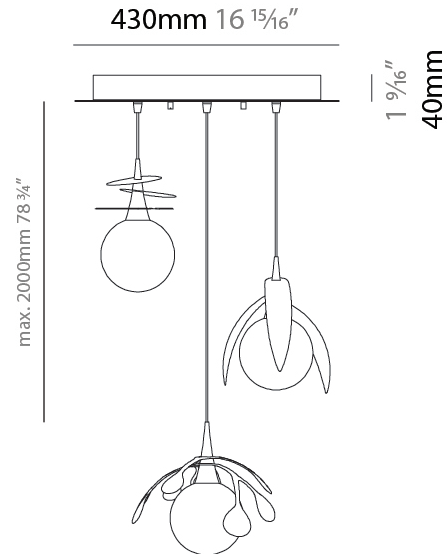

VEGETAL - 3 LIGHT CLUSTER SUSPENSION

D141266-

base number   Color   Finish
Temperature   Options

1. To build a product code in our configurator select the specify button on the base model # product page
2. To build a manual product code on this datasheet choose from the options listed below in blue font and add the suffix to the base model #

GENERAL

Series: Vegetal
Subseries: Vegetal - 3 Light Cluster
Brand: Cangini & Tucci
Division: Design
Mounting Type: Suspension
Mounting Location: Ceiling
Subcategory: Pendant

PHYSICAL

Shape: Abstract
Diameter (mm): 430
Diameter (in): 16 ¹⁵/₁₆
Height (mm): 220
Height (in): 8 ¹¹/₁₆
Max. Overall Height (mm): 2220
Max. Overall Height (in): 87 ³/₈
Light Distribution: Omnidirectional
Fixture Finish: [AMB](#) / [GRN](#) / [PNK](#) / [RUB](#) / [SKB](#) / [SMK](#) / [TOB](#) / [TRA](#)
Holder Finish: SGD / SBK
Accent Finish: CHR / MWH / MBK / BCR
Fixture Material: Glass / Metal
Cable Details: 2,000mm Transparent cable

ELECTRICAL

Lamp Type: LED (Zhaga Standard)
Input Wattage (W): 12.6
Dimming: Non-Dimmable
Driver Included: Yes
Driver Location: Integrated
Driver Class: Class 2
Input Voltage (V): 120 - 277
Constant Current (MA): 500mA
Upon Request: Phase Dimming (120Vac only) / 0-10V Dimming

LED

Color Temperature (°K): [2700](#) / [3000](#)
Nominal Lumen (lm): 1380 / 1500
CRI: >90 CRI
Lamp Life (hrs): 50000

OPTICAL

RATINGS AND CERTIFICATIONS

Certified By: Certified for North American Standards
IP rating: IP20