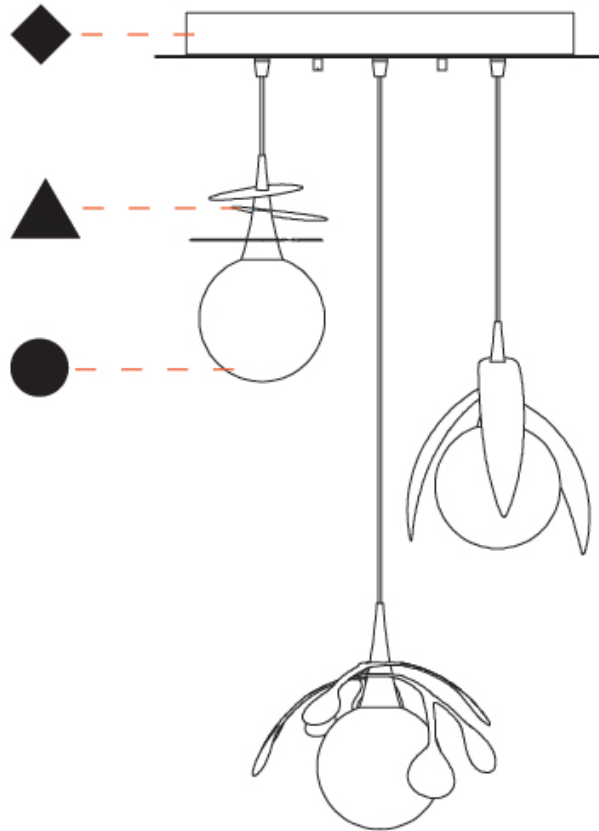

GENERAL

Series: Vegetal
 Subseries: Calathea
 Brand: Cangini & Tucci
 Division: Design
 Mounting Type: Suspension
 Mounting Location: Ceiling
 Subcategory: Pendant

PHYSICAL

Shape: Abstract
 Diameter (mm): 180
 Diameter (in): 7 1/16
 Height (mm): 220
 Height (in): 8 11/16
 Max. Overall Height (mm): 2220
 Max. Overall Height (in): 87 3/8
 Light Distribution: Omnidirectional
 Fixture Finish: AMB / GRN / PNK / RUB / SKB / SMK / TOB / TRA
 Holder Finish: SGD / SBK
 Fixture Material: Glass / Metal
 Cable Details: 2,000mm Transparent cable

GENERAL

Series: Vegetal
 Subseries: Vegetal - 3 Light Cluster
 Brand: Cangini & Tucci
 Division: Design
 Mounting Type: Suspension
 Mounting Location: Ceiling
 Subcategory: Pendant

PHYSICAL

Shape: Abstract
 Diameter (mm): 430
 Diameter (in): 16 ¹⁵/₁₆
 Height (mm): 220
 Height (in): 8 ¹¹/₁₆
 Max. Overall Height (mm): 2220
 Max. Overall Height (in): 87 ³/₈
 Light Distribution: Omnidirectional
 Fixture Finish: [AMB](#) / [GRN](#) / [PNK](#) / [RUB](#) / [SKB](#) / [SMK](#) / [TOB](#) / [TRA](#)
 Holder Finish: [SGD](#) / [SBK](#)
 Accent Finish: [CHR](#) / [MWH](#) / [MBK](#) / [BCR](#)
 Fixture Material: Glass / Metal
 Cable Details: 2,000mm Transparent cable

VEGETAL - 3 LIGHT CLUSTER SUSPENSION

D141266-

PROJECT _____

TYPE _____

SPECIFIER _____

QUANTITY _____

DATE _____

D

GENERAL

Series: Vegetal
 Subseries: Vegetal - 3 Light Linear
 Brand: Cangini & Tucci
 Division: Design
 Mounting Type: Suspension
 Mounting Location: Ceiling
 Subcategory: Pendant

PHYSICAL

Shape: Abstract
 Length (mm): 900
 Length (in): 35 7/16
 Height (mm): 220
 Height (in): 8 11/16
 Max. Overall Height (mm): 2220
 Max. Overall Height (in): 87 3/8
 Light Distribution: Omnidirectional
 Fixture Finish: AMB / GRN / PNK / RUB / SKB / SMK / TOB / TRA
 Holder Finish: SGD / SBK
 Accent Finish: CHR / MWH / MBK / BCR
 Fixture Material: Glass / Metal
 Cable Details: 2,000mm Transparent cable