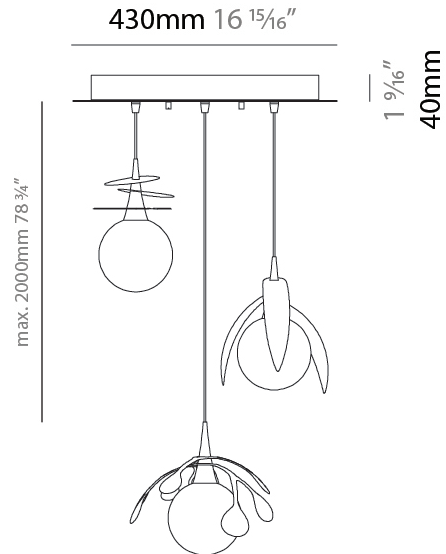

VEGETAL - 3 LIGHT CLUSTER SUSPENSION

D141266-

base number   Color   Finish
Temperature   Options

1. To build a product code in our configurator select the specify button on the base model # product page
2. To build a manual product code on this datasheet choose from the options listed below in blue font and add the suffix to the base model #

GENERAL

Series: Vegetal
Subseries: Vegetal - 3 Light Cluster
Brand: Cangini & Tucci
Division: Design
Mounting Type: Suspension
Mounting Location: Ceiling
Subcategory: Pendant

PHYSICAL

Shape: Abstract
Diameter (mm): 430
Diameter (in): 16 ¹⁵/₁₆
Height (mm): 220
Height (in): 8 ¹¹/₁₆
Max. Overall Height (mm): 2220
Max. Overall Height (in): 87 ³/₈
Light Distribution: Omnidirectional
Fixture Finish: [AMB](#) / [GRN](#) / [PNK](#) / [RUB](#) / [SKB](#) / [SMK](#) / [TOB](#) / [TRA](#)
Holder Finish: [SGD](#) / [SBK](#)
Accent Finish: [CHR](#) / [MWH](#) / [MBK](#) / [BCR](#)
Fixture Material: Glass / Metal
Cable Details: 2,000mm Transparent cable

ELECTRICAL

Lamp Type: LED (Zhaga Standard)
Input Wattage (W): 12.6
Dimming: Non-Dimmable
Driver Included: Yes
Driver Location: Integrated
Driver Class: Class 2
Input Voltage (V): 120 - 277
Constant Current (MA): 500mA
Upon Request: Phase Dimming (120Vac only) / 0-10V Dimming

LED

Color Temperature (°K): [2700](#) / [3000](#)
Nominal Lumen (lm): 1380 / 1500
CRI: >90 CRI
Lamp Life (hrs): 50000

OPTICAL

RATINGS AND CERTIFICATIONS

Certified By: Certified for North American Standards
IP rating: IP20