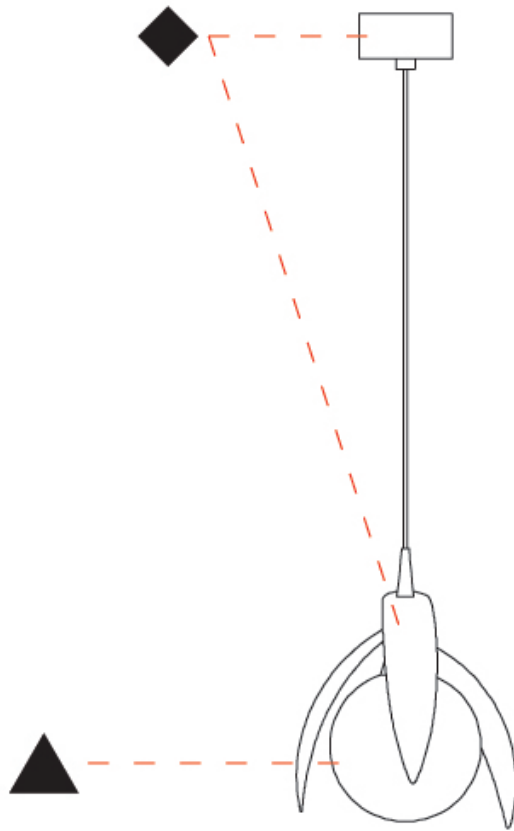

CALATHEA SUSPENSION

D141238-

PROJECT

TYPE

SPECIFIER

QUANTITY

DATE

D