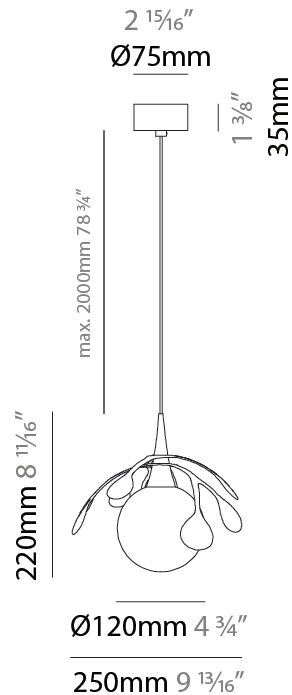

PROJECT	_____
TYPE	_____
SPECIFIER	_____
QUANTITY	_____
DATE	_____

PILEA SUSPENSION

D141240-

base number	Color	Finish	Finish
	Temperature	Options	Options

1. To build a product code in our configurator select the specify button on the base model # product page
2. To build a manual product code on this datasheet choose from the options listed below in blue font and add the suffix to the base model #

GENERAL

Series: Vegetal
Subseries: Pilea
Brand: Cangini & Tucci
Division: Design
Mounting Type: Suspension
Mounting Location: Ceiling
Subcategory: Pendant

PHYSICAL

Shape: Abstract
Diameter (mm): 250
Diameter (in): 9 ¹³/₁₆
Height (mm): 220
Height (in): 8 ¹¹/₁₆
Max. Overall Height (mm): 2220
Max. Overall Height (in): 87 ³/₈
Light Distribution: Omnidirectional
Fixture Finish: AMB / GRN / PNK / RUB / SKB / SMK / TOB / TRA
Holder Finish: SGD / SBK
Fixture Material: Glass / Metal
Cable Details: 2,000mm Transparent cable

ELECTRICAL

Lamp Type: LED (Zhaga Standard)
Input Wattage (W): 4.2
Dimming: Non-Dimmable
Driver Included: Yes
Driver Location: Integrated
Driver Class: Class 2
Input Voltage (V): 120 - 277
Constant Current (mA): 350mA
Upon Request: Phase Dimming (120Vac only) / 0-10V Dimming

LED

Color Temperature (°K): 2700 / 3000
Nominal Lumen (lm): 460 / 500
CRI: >90 CRI
Lamp Life (hrs): 50000

OPTICAL

RATINGS AND CERTIFICATIONS

Certified By: Certified for North American Standards
IP rating: IP20