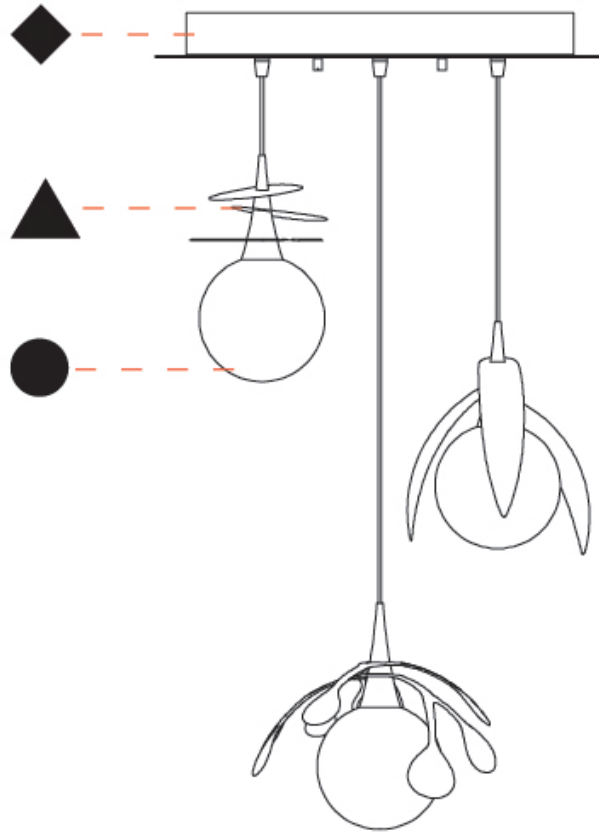

#### PHYSICAL

Shape: Abstract  
 Diameter (mm): 430  
 Diameter (in): 16 <sup>15</sup>/<sub>16</sub>  
 Height (mm): 220  
 Height (in): 8 <sup>11</sup>/<sub>16</sub>  
 Max. Overall Height (mm): 2220  
 Max. Overall Height (in): 87 <sup>3</sup>/<sub>8</sub>  
 Light Distribution: Omnidirectional  
 Fixture Finish: [AMB / GRN / PNK / RUB / SKB / SMK / TOB / TRA](#)  
 Holder Finish: SGD / SBK  
 Accent Finish: CHR / MWH / MBK / BCR  
 Fixture Material: Glass / Metal  
 Cable Details: 2,000mm Transparent cable

#### OPTICAL

## VEGETAL - 3 LIGHT CLUSTER SUSPENSION

D141266-

PROJECT

TYPE

SPECIFIER

QUANTITY

DATE

D