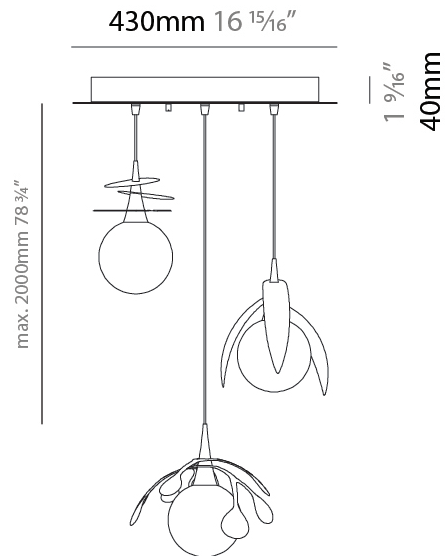

VEGETAL - 3 LIGHT CLUSTER SUSPENSION

D141266-

base number   Color   Finish
Temperature   Options

1. To build a product code in our configurator select the specify button on the base model # product page
2. To build a manual product code on this datasheet choose from the options listed below in blue font and add the suffix to the base model #

GENERAL

Series: Vegetal
Subseries: Vegetal - 3 Light Cluster
Brand: Cangini & Tucci
Division: Design
Mounting Type: Suspension
Mounting Location: Ceiling
Subcategory: Pendant

PHYSICAL

Shape: Abstract
Diameter (mm): 430
Diameter (in): 16 ¹⁵/₁₆
Height (mm): 220
Height (in): 8 ¹¹/₁₆
Max. Overall Height (mm): 2220
Max. Overall Height (in): 87 ³/₈
Light Distribution: Omnidirectional
Fixture Finish: [AMB / GRN / PNK / RUB / SKB / SMK / TOB / TRA](#)
Holder Finish: SGD / SBK
Accent Finish: CHR / MWH / MBK / BCR
Fixture Material: Glass / Metal
Cable Details: 2,000mm Transparent cable

ELECTRICAL

Lamp Type: LED (Zhaga Standard)
Input Wattage (W): 12.6
Dimming: Non-Dimmable
Driver Included: Yes
Driver Location: Integrated
Driver Class: Class 2
Input Voltage (V): 120 - 277
Constant Current (MA): 500mA
Upon Request: Phase Dimming (120Vac only) / 0-10V Dimming

LED

Color Temperature (°K): [2700 / 3000](#)
Nominal Lumen (lm): 1380 / 1500
CRI: >90 CRI
Lamp Life (hrs): 50000

OPTICAL

RATINGS AND CERTIFICATIONS

Certified By: Certified for North American Standards
IP rating: IP20