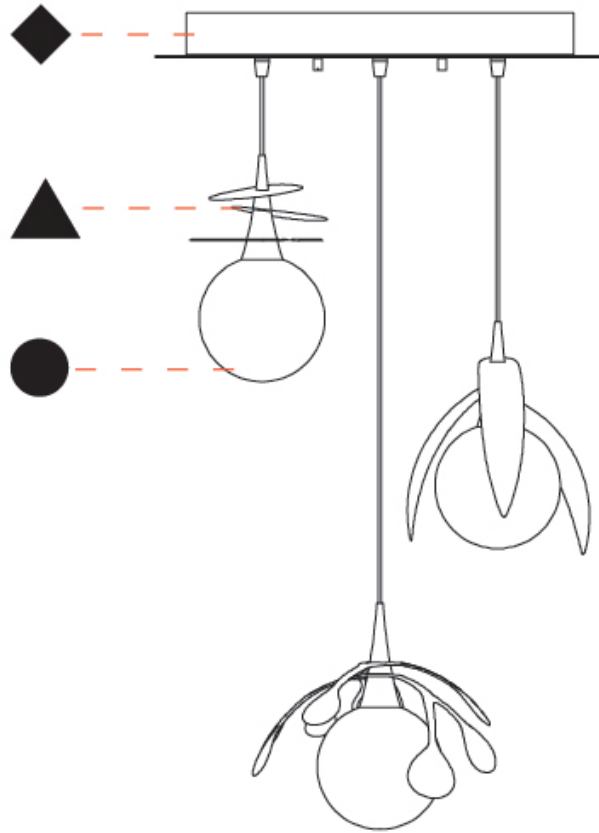

GENERAL

Series: Vegetal
 Subseries: Calathea
 Brand: Cangini & Tucci
 Division: Design
 Mounting Type: Suspension
 Mounting Location: Ceiling
 Subcategory: Pendant

PHYSICAL

Shape: Abstract
 Diameter (mm): 180
 Diameter (in): 7 1/16
 Height (mm): 220
 Height (in): 8 11/16
 Max. Overall Height (mm): 2220
 Max. Overall Height (in): 87 3/8
 Light Distribution: Omnidirectional
 Fixture Finish: AMB / GRN / PNK / RUB / SKB / SMK / TOB / TRA
 Holder Finish: SGD / SBK
 Fixture Material: Glass / Metal
 Cable Details: 2,000mm Transparent cable

GENERAL

Series: Vegetal
 Subseries: Vegetal - 3 Light Cluster
 Brand: Cangini & Tucci
 Division: Design
 Mounting Type: Suspension
 Mounting Location: Ceiling
 Subcategory: Pendant

PHYSICAL

Shape: Abstract
 Diameter (mm): 430
 Diameter (in): 16 ¹⁵/₁₆
 Height (mm): 220
 Height (in): 8 ¹¹/₁₆
 Max. Overall Height (mm): 2220
 Max. Overall Height (in): 87 ³/₈
 Light Distribution: Omnidirectional
 Fixture Finish: [AMB](#) / [GRN](#) / [PNK](#) / [RUB](#) / [SKB](#) / [SMK](#) / [TOB](#) / [TRA](#)
 Holder Finish: [SGD](#) / [SBK](#)
 Accent Finish: [CHR](#) / [MWH](#) / [MBK](#) / [BCR](#)
 Fixture Material: Glass / Metal
 Cable Details: 2,000mm Transparent cable

VEGETAL - 3 LIGHT CLUSTER SUSPENSION

D141266-

PROJECT _____

TYPE _____

SPECIFIER _____

QUANTITY _____

DATE _____

D

GENERAL

Series: Vegetal
 Subseries: Vegetal - 3 Light Linear
 Brand: Cangini & Tucci
 Division: Design
 Mounting Type: Suspension
 Mounting Location: Ceiling
 Subcategory: Pendant

PHYSICAL

Shape: Abstract
 Length (mm): 900
 Length (in): 35 7/16
 Height (mm): 220
 Height (in): 8 11/16
 Max. Overall Height (mm): 2220
 Max. Overall Height (in): 87 3/8
 Light Distribution: Omnidirectional
 Fixture Finish: AMB / GRN / PNK / RUB / SKB / SMK / TOB / TRA
 Holder Finish: SGD / SBK
 Accent Finish: CHR / MWH / MBK / BCR
 Fixture Material: Glass / Metal
 Cable Details: 2,000mm Transparent cable