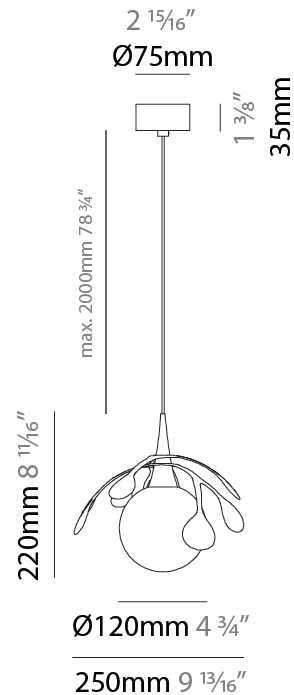

PROJECT
TYPE
SPECIFIER
QUANTITY
DATE

PILEA SUSPENSION

D141240-

base number	Color Temperature	Finish Options	Finish Options

1. To build a product code in our configurator select the specify button on the base model # product page
2. To build a manual product code on this datasheet choose from the options listed below in blue font and add the suffix to the base model #

GENERAL

Series: Vegetal
Subseries: Pilea
Brand: Cangiini & Tucci
Division: Design
Mounting Type: Suspension
Mounting Location: Ceiling
Subcategory: Pendant

PHYSICAL

Shape: Abstract
Diameter (mm): 250
Diameter (in): 9 ¹³/₁₆
Height (mm): 220
Height (in): 8 ¹¹/₁₆
Max. Overall Height (mm): 2220
Max. Overall Height (in): 87 ³/₈
Light Distribution: Omnidirectional
Fixture Finish: AMB / GRN / PNK / RUB / SKB / SMK / TOB / TRA
Holder Finish: SGD / SBK
Fixture Material: Glass / Metal
Cable Details: 2,000mm Transparent cable

ELECTRICAL

Lamp Type: LED (Zhaga Standard)
Input Wattage (W): 4.2
Dimming: Non-Dimmable
Driver Included: Yes
Driver Location: Integrated
Driver Class: Class 2
Input Voltage (V): 120 - 277
Constant Current (mA): 350mA
Upon Request: Phase Dimming (120Vac only) / 0-10V Dimming

LED

Color Temperature (°K): 2700 / 3000
Nominal Lumen (lm): 460 / 500
CRI: >90 CRI
Lamp Life (hrs): 50000

OPTICAL

RATINGS AND CERTIFICATIONS

Certified By: Certified for North American Standards
IP rating: IP20