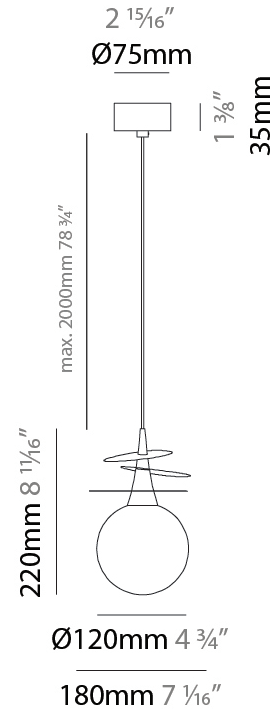

FICUS SUSPENSION

D141239-

base number   Color   Finish   Finish
Temperature   Options   Options

1. To build a product code in our configurator select the specify button on the base model # product page
2. To build a manual product code on this datasheet choose from the options listed below in blue font and add the suffix to the base model #

GENERAL

Series: Vegetal
Subseries: Ficus
Brand: Cangini & Tucci
Division: Design
Mounting Type: Suspension
Mounting Location: Ceiling
Subcategory: Pendant

PHYSICAL

Shape: Abstract
Diameter (mm): 180
Diameter (in): 7 ¹/₁₆
Height (mm): 220
Height (in): 8 ¹¹/₁₆
Max. Overall Height (mm): 2220
Max. Overall Height (in): 87 ³/₈
Light Distribution: Omnidirectional
Fixture Finish: [AMB](#) / [GRN](#) / [PNK](#) / [RUB](#) / [SKB](#) / [SMK](#) / [TOB](#) / [TRA](#)
Holder Finish: SGD / SBK
Fixture Material: Glass / Metal
Cable Details: 2,000mm Transparent cable

ELECTRICAL

Lamp Type: LED (Zhaga Standard)
Input Wattage (W): 4.2
Dimming: Non-Dimmable
Driver Included: Yes
Driver Location: Integrated
Driver Class: Class 2
Input Voltage (V): 120 - 277
Constant Current (mA): 350mA
Upon Request: Phase Dimming (120Vac only) / 0-10V Dimming

LED

Color Temperature (°K): [2700](#) / [3000](#)
Nominal Lumen (lm): 460 / 500
CRI: >90 CRI
Lamp Life (hrs): 50000

OPTICAL

RATINGS AND CERTIFICATIONS

Certified By: Certified for North American Standards
IP rating: IP20

PROJECT
TYPE
SPECIFIER
QUANTITY
DATE