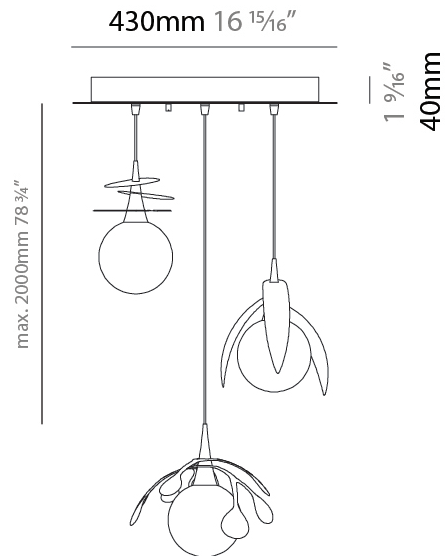

D141266-

base number	Color Temperature	Finish Options	Finish Options	Finish Options

1. To build a product code in our configurator select the specify button on the base model # product page
2. To build a manual product code on this datasheet choose from the options listed below in blue font and add the suffix to the base model #

GENERAL

Series: Vegetal
Subseries: Vegetal - 3 Light Cluster
Partner: Cangini & Tucci
Division: Design
Installation: Suspension
Product Type: Pendant
Mounting Location: Ceiling

PHYSICAL

Shape: Abstract
Diameter (mm): 430
Diameter (in): 16 ¹⁵/₁₆
Height (mm): 220
Height (in): 8 ¹¹/₁₆
Max. Overall Height (mm): 2220
Max. Overall Height (in): 87 ³/₈
Fixture Finish: AMB / GRN / PNK / RUB / SKB / SMK / TOB / TRA
Holder Finish: SGD / SBK
Accent Finish: CHR / MWH / MBK / BCR
Fixture Material: Glass / Metal
Primary Material: Glass - Borosilicate
Cable Details: 2000mm Transparent cable

ELECTRICAL

Lamp Type: LED (Zhaga Standard)
Input Wattage (W): 12.6
Dimming: Non-Dimmable
Driver Included: Yes
Driver Location: Integrated
Driver Class: Class 2
Input Voltage (V): 120 - 277
Constant Current (MA): 500mA
Upon Request: Phase Dimming (120Vac only) / 0-10V Dimming

LED

Color Temperature (°K): 2700 / 3000
Nominal Lumen (lm): 1380 / 1500
CRI: >90 CRI
Lamp Life (hrs): 50000

OPTICAL

RATINGS AND CERTIFICATIONS

Certified By: Certified for North American Standards
IP rating: IP20