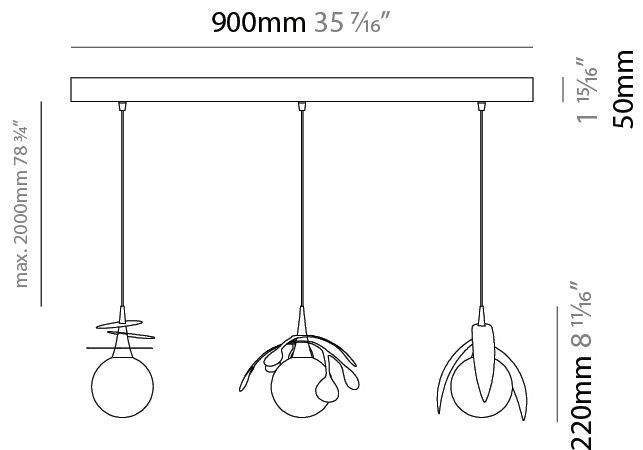

VEGETAL - 3 LIGHT LINEAR SUSPENSION

D141267-

base number	Color Temperature	Finish Options	Finish Options	Finish Options

1. To build a product code in our configurator select the specify button on the base model # product page
2. To build a manual product code on this datasheet choose from the options listed below in blue font and add the suffix to the base model #

GENERAL

Series: Vegetal
Subseries: Vegetal - 3 Light Linear
Partner: Cangiini & Tucci
Division: Design
Installation: Suspension
Product Type: Pendant
Mounting Location: Ceiling

PHYSICAL

Shape: Abstract
Length (mm): 900
Length (in): 35 ⁷/₁₆
Height (mm): 220
Height (in): 8 ¹¹/₁₆
Max. Overall Height (mm): 2220
Max. Overall Height (in): 87 ³/₈
Fixture Finish: AMB / GRN / PNK / RUB / SKB / SMK / TOB / TRA
Holder Finish: SGD / SBK
Accent Finish: CHR / MWH / MBK / BCR
Fixture Material: Glass / Metal
Primary Material: Glass - Borosilicate
Cable Details: 2000mm Transparent cable

ELECTRICAL

Lamp Type: LED (Zhaga Standard)
Input Wattage (W): 12.6
Dimming: Non-Dimmable
Driver Included: Yes
Driver Location: Integrated
Driver Class: Class 2
Input Voltage (V): 120 - 277
Constant Current (MA): 350mA
Upon Request: Phase Dimming (120Vac only) / 0-10V Dimming

LED

Color Temperature (°K): 2700 / 3000
Nominal Lumen (lm): 1380 / 1500
CRI: >90 CRI
Lamp Life (hrs): 50000

OPTICAL

RATINGS AND CERTIFICATIONS

Certified By: Certified for North American Standards
IP rating: IP20