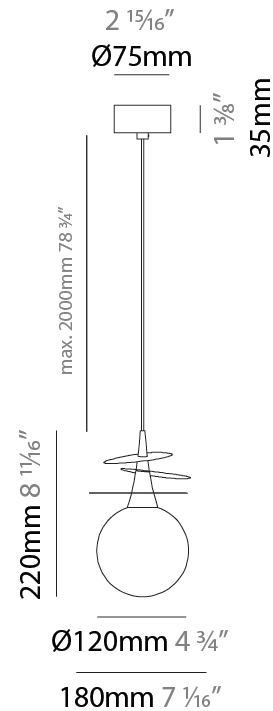

PROJECT
TYPE
SPECIFIER
QUANTITY
DATE

FICUS SUSPENSION

D141239-

base number   Color   Finish   Finish
Temperature   Options   Options

1. To build a product code in our configurator select the specify button on the base model # product page
2. To build a manual product code on this datasheet choose from the options listed below in blue font and add the suffix to the base model #

GENERAL

Series: Vegetal
Subseries: Ficus
Partner: Cangini & Tucci
Division: Design
Installation: Suspension
Product Type: Pendant
Mounting Location: Ceiling

PHYSICAL

Shape: Abstract
Diameter (mm): 180
Diameter (in): 7 ¹/₁₆
Height (mm): 220
Height (in): 8 ¹¹/₁₆
Max. Overall Height (mm): 2220
Max. Overall Height (in): 87 ³/₈
Fixture Finish: [AMB](#) / [GRN](#) / [PNK](#) / [RUB](#) / [SKB](#) / [SMK](#) / [TOB](#) / [TRA](#)
Holder Finish: SGD / SBK
Fixture Material: Glass / Metal
Primary Material: Glass - Borosilicate
Cable Details: 2000mm Transparent cable

ELECTRICAL

Lamp Type: LED (Zhaga Standard)
Input Wattage (W): 4.2
Dimming: Non-Dimmable
Driver Included: Yes
Driver Location: Integrated
Driver Class: Class 2
Input Voltage (V): 120 - 277
Constant Current (mA): 350mA
Upon Request: Phase Dimming (120Vac only) / 0-10V Dimming

LED

Color Temperature (°K): 2700 / 3000
Nominal Lumen (lm): 460 / 500
CRI: >90 CRI
Lamp Life (hrs): 50000

OPTICAL

RATINGS AND CERTIFICATIONS

Certified By: Certified for North American Standards
IP rating: IP20