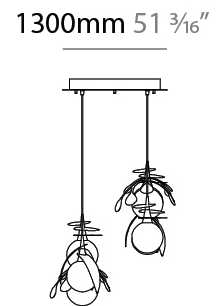

D141265-

base number	Color Temperature	Finish Options	Finish Options	Finish Options

1. To build a product code in our configurator select the specify button on the base model # product page
2. To build a manual product code on this datasheet choose from the options listed below in blue font and add the suffix to the base model #

GENERAL

Series: Vegetal
Subseries: Vegetal - 7 Light Linear
Partner: Cangini & Tucci
Division: Design
Installation: Suspension
Product Type: Pendant
Mounting Location: Ceiling

PHYSICAL

Shape: Abstract
Length (mm): 1300
Length (in): 51 ³/₁₆
Width (mm): 400
Width (in): 15 ³/₄
Height (mm): 220
Height (in): 8 ¹¹/₁₆
Max. Overall Height (mm): 2220
Max. Overall Height (in): 87 ³/₈
Fixture Finish: AMB / GRN / PNK / RUB / SKB / SMK / TOB / TRA
Holder Finish: SGD / SBK
Accent Finish: CHR / MWH / MBK / BCR
Fixture Material: Glass / Metal
Primary Material: Glass - Borosilicate
Cable Details: 2000mm Transparent cable

ELECTRICAL

Lamp Type: LED (Zhaga Standard)
Input Wattage (W): 29.4
Dimming: Non-Dimmable
Driver Included: Yes
Driver Location: Integrated
Driver Class: Class 2
Input Voltage (V): 120 - 277
Constant Current (MA): 350mA
Upon Request: Phase Dimming (120Vac only) / 0-10V Dimming

LED

Color Temperature (°K): 2700 / 3000
Nominal Lumen (lm): 3220 / 3500
CRI: >90 CRI
Lamp Life (hrs): 50000

OPTICAL

RATINGS AND CERTIFICATIONS

Certified By: Certified for North American Standards
IP rating: IP20