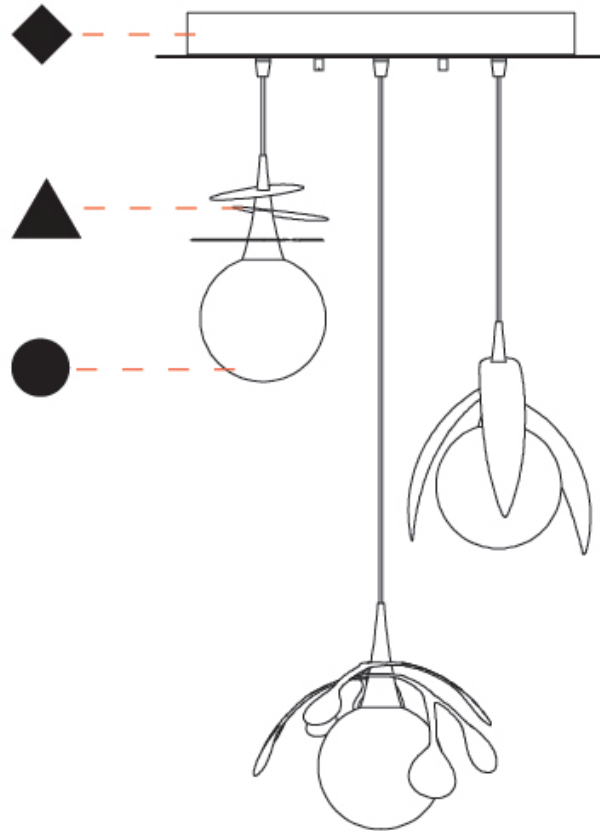

GENERAL

Series: Vegetal
 Subseries: Calathea
 Partner: Cangini & Tucci
 Division: Design
 Installation: Suspension
 Product Type: Pendant
 Mounting Location: Ceiling

PHYSICAL

Shape: Abstract
 Diameter (mm): 180
 Diameter (in): 7 1/16
 Height (mm): 220
 Height (in): 8 11/16
 Max. Overall Height (mm): 2220
 Max. Overall Height (in): 87 3/8
 Fixture Finish: AMB / GRN / PNK / RUB / SKB / SMK / TOB / TRA
 Holder Finish: SGD / SBK
 Fixture Material: Glass / Metal
 Primary Material: Glass - Borosilicate
 Cable Details: 2000mm Transparent cable

GENERAL

Series: Vegetal
Subseries: Vegetal - 3 Light Cluster
Partner: Cangini & Tucci
Division: Design
Installation: Suspension
Product Type: Pendant
Mounting Location: Ceiling

PHYSICAL

Shape: Abstract
Diameter (mm): 430
Diameter (in): 16 ¹⁵ / ₁₆
Height (mm): 220
Height (in): 8 ¹¹ / ₁₆
Max. Overall Height (mm): 2220
Max. Overall Height (in): 87 ³ / ₈
Fixture Finish: AMB / GRN / PNK / RUB / SKB / SMK / TOB / TRA
Holder Finish: SGD / SBK
Accent Finish: CHR / MWH / MBK / BCR
Fixture Material: Glass / Metal
Primary Material: Glass - Borosilicate
Cable Details: 2000mm Transparent cable

VEGETAL - 3 LIGHT CLUSTER SUSPENSION

D141266-

PROJECT

TYPE

SPECIFIER

QUANTITY

DATE

PROJECT
TYPE
SPECIFIER
QUANTITY
DATE