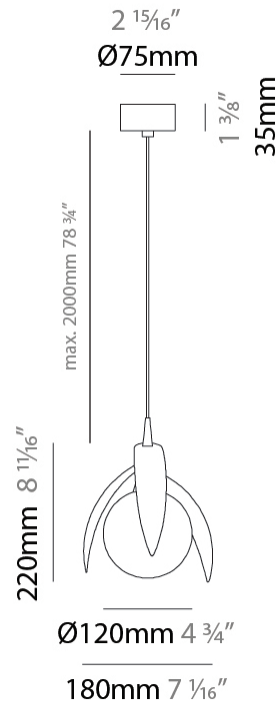

PROJECT	_____
TYPE	_____
SPECIFIER	_____
QUANTITY	_____
DATE	_____

CALATHEA SUSPENSION

D141238-

base number   Color   Finish   Finish
Temperature   Options   Options

1. To build a product code in our configurator select the specify button on the base model # product page
2. To build a manual product code on this datasheet choose from the options listed below in blue font and add the suffix to the base model #

GENERAL

Series: Vegetal
Subseries: Calathea
Partner: Cangini & Tucci
Division: Design
Installation: Suspension
Product Type: Pendant
Mounting Location: Ceiling

PHYSICAL

Shape: Abstract
Diameter (mm): 180
Diameter (in): 7 1/16
Height (mm): 220
Height (in): 8 11/16
Max. Overall Height (mm): 2220
Max. Overall Height (in): 87 3/8
Fixture Finish: AMB / GRN / PNK / RUB / SKB / SMK / TOB / TRA
Holder Finish: SGD / SBK
Fixture Material: Glass / Metal
Primary Material: Glass - Borosilicate
Cable Details: 2000mm Transparent cable

ELECTRICAL

Lamp Type: LED (Zhaga Standard)
Input Wattage (W): 4.2
Dimming: Non-Dimmable
Driver Included: Yes
Driver Location: Integrated
Driver Class: Class 2
Input Voltage (V): 120 - 277
Constant Current (mA): 350mA
Upon Request: Phase Dimming (120Vac only) / 0-10V Dimming

LED

Color Temperature (°K): 2700 / 3000
Nominal Lumen (lm): 460 / 500
CRI: >90 CRI
Lamp Life (hrs): 50000

OPTICAL

RATINGS AND CERTIFICATIONS

Certified By: Certified for North American Standards
IP rating: IP20