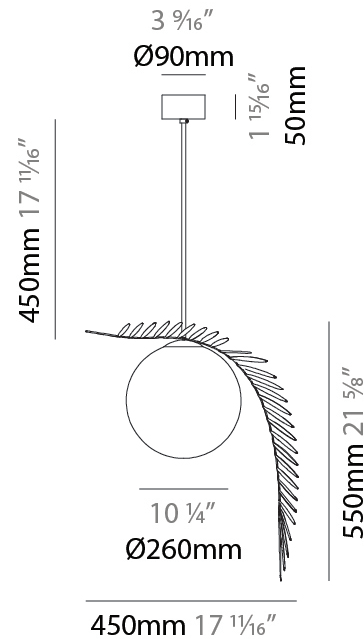

PROJECT	_____
TYPE	_____
SPECIFIER	_____
QUANTITY	_____
DATE	_____

PALMA SUSPENSION

D141241-

base number	Color	Finish	Finish
	Temperature	Options	Options

1. To build a product code in our configurator select the specify button on the base model # product page
2. To build a manual product code on this datasheet choose from the options listed below in blue font and add the suffix to the base model #

GENERAL

Series: Vegetal
Subseries: Palma
Partner: Cangini & Tucci
Division: Design
Installation: Suspension
Product Type: Pendant
Mounting Location: Ceiling

PHYSICAL

Shape: Abstract
Diameter (mm): 450
Diameter (in): 17 11/16
Height (mm): 1000
Height (in): 39 3/8
Max. Overall Height (mm): 3000
Max. Overall Height (in): 118 1/8
Fixture Finish: AMB / GRN / PNK / RUB / SKB / SMK / TOB / TRA
Holder Finish: SGD / SBK
Fixture Material: Glass / Metal
Primary Material: Glass - Borosilicate
Cable Details: 2000mm Transparent cable

ELECTRICAL

Lamp Type: LED (Zhaga Standard)
Input Wattage (W): 6
Dimming: Non-Dimmable
Driver Included: Yes
Driver Location: Integrated
Driver Class: Class 2
Input Voltage (V): 120 - 277
Constant Current (MA): 500mA

LED

Color Temperature (°K): 2700 / 3000
Nominal Lumen (lm): 866
CRI: >90 CRI
Lamp Life (hrs): 50000

OPTICAL

RATINGS AND CERTIFICATIONS

Certified By: Certified for North American Standards
IP rating: IP20