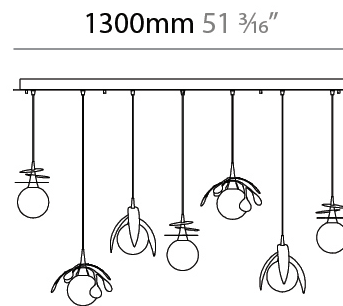

D141265-

base number	Color Temperature	Finish Options	Finish Options	Finish Options

1. To build a product code in our configurator select the specify button on the base model # product page
2. To build a manual product code on this datasheet choose from the options listed below in blue font and add the suffix to the base model #

GENERAL

Series: Vegetal
Subseries: Vegetal - 7 Light Linear
Partner: Cangini & Tucci
Division: Design
Installation: Suspension
Product Type: Pendant
Mounting Location: Ceiling

PHYSICAL

Shape: Abstract
Length (mm): 1300
Length (in): 51 ³/₁₆
Width (mm): 400
Width (in): 15 ³/₄
Height (mm): 220
Height (in): 8 ¹¹/₁₆
Max. Overall Height (mm): 2220
Max. Overall Height (in): 87 ³/₈
Fixture Finish: AMB / GRN / PNK / RUB / SKB / SMK / TOB / TRA
Holder Finish: SGD / SBK
Accent Finish: CHR / MWH / MBK / BCR
Fixture Material: Glass / Metal
Primary Material: Glass - Borosilicate
Cable Details: 2000mm Transparent cable

ELECTRICAL

Lamp Type: LED (Zhaga Standard)
Input Wattage (W): 29.4
Dimming: Non-Dimmable
Driver Included: Yes
Driver Location: Integrated
Driver Class: Class 2
Input Voltage (V): 120 - 277
Constant Current (MA): 350mA
Upon Request: Phase Dimming (120Vac only) / 0-10V Dimming

LED

Color Temperature (°K): 2700 / 3000
Nominal Lumen (lm): 3220 / 3500
CRI: >90 CRI
Lamp Life (hrs): 50000

OPTICAL

RATINGS AND CERTIFICATIONS

Certified By: Certified for North American Standards
IP rating: IP20