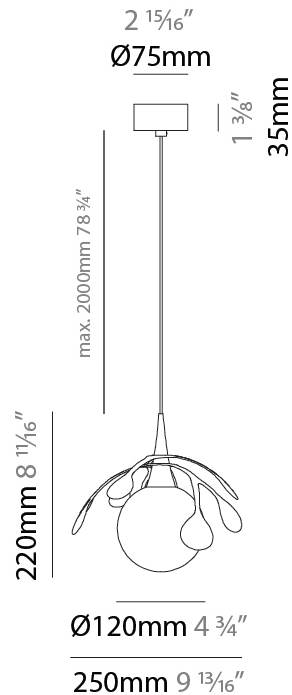

PROJECT
TYPE
SPECIFIER
QUANTITY
DATE

PILEA SUSPENSION

D141240-

base number   Color Temperature   Finish Options   Finish Options

1. To build a product code in our configurator select the specify button on the base model # product page
2. To build a manual product code on this datasheet choose from the options listed below in blue font and add the suffix to the base model #

GENERAL

Series: Vegetal
Subseries: Pilea
Partner: Cangini & Tucci
Division: Design
Installation: Suspension
Product Type: Pendant
Mounting Location: Ceiling

PHYSICAL

Shape: Abstract
Diameter (mm): 250
Diameter (in): 9 ¹³/₁₆
Height (mm): 220
Height (in): 8 ¹¹/₁₆
Max. Overall Height (mm): 2220
Max. Overall Height (in): 87 ³/₈
Fixture Finish: AMB / GRN / PNK / RUB / SKB / SMK / TOB / TRA
Holder Finish: SGD / SBK
Fixture Material: Glass / Metal
Primary Material: Glass - Borosilicate
Cable Details: 2000mm Transparent cable

ELECTRICAL

Lamp Type: LED (Zhaga Standard)
Input Wattage (W): 4.2
Dimming: Non-Dimmable
Driver Included: Yes
Driver Location: Integrated
Driver Class: Class 2
Input Voltage (V): 120 - 277
Constant Current (MA): 350mA
Upon Request: Phase Dimming (120Vac only) / 0-10V Dimming

LED

Color Temperature (°K): 2700 / 3000
Nominal Lumen (lm): 460 / 500
CRI: >90 CRI
Lamp Life (hrs): 50000

OPTICAL

RATINGS AND CERTIFICATIONS

Certified By: Certified for North American Standards
IP rating: IP20