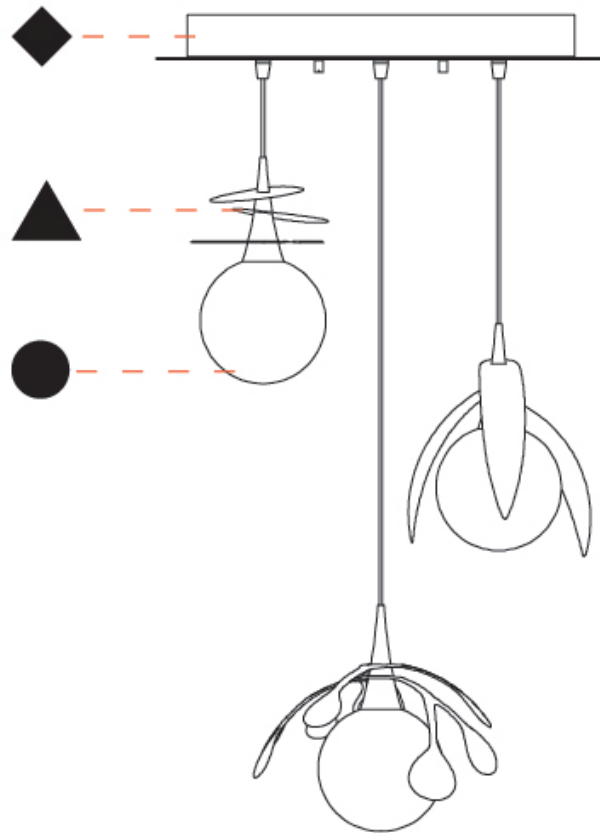

GENERAL

Series: Vegetal
 Subseries: Calathea
 Brand: Cangini & Tucci
 Division: Design
 Mounting Type: Suspension
 Mounting Location: Ceiling
 Subcategory: Pendant

PHYSICAL

Shape: Abstract
 Diameter (mm): 180
 Diameter (in): 7 1/16
 Height (mm): 220
 Height (in): 8 11/16
 Max. Overall Height (mm): 2220
 Max. Overall Height (in): 87 3/8
 Light Distribution: Omnidirectional
 Fixture Finish: AMB / GRN / PNK / RUB / SKB / SMK / TOB / TRA
 Holder Finish: SGD / SBK
 Fixture Material: Glass / Metal
 Cable Details: 2,000mm Transparent cable

GENERAL

Series: Vegetal
 Subseries: Vegetal - 3 Light Cluster
 Brand: Cangini & Tucci
 Division: Design
 Mounting Type: Suspension
 Mounting Location: Ceiling
 Subcategory: Pendant

PHYSICAL

Shape: Abstract
 Diameter (mm): 430
 Diameter (in): 16 ¹⁵/₁₆
 Height (mm): 220
 Height (in): 8 ¹¹/₁₆
 Max. Overall Height (mm): 2220
 Max. Overall Height (in): 87 ³/₈
 Light Distribution: Omnidirectional
 Fixture Finish: [AMB](#) / [GRN](#) / [PNK](#) / [RUB](#) / [SKB](#) / [SMK](#) / [TOB](#) / [TRA](#)
 Holder Finish: SGD / SBK
 Accent Finish: CHR / MWH / MBK / BCR
 Fixture Material: Glass / Metal
 Cable Details: 2,000mm Transparent cable

VEGETAL - 3 LIGHT CLUSTER SUSPENSION

D141266-

PROJECT

TYPE

SPECIFIER

QUANTITY

DATE

PROJECT
TYPE
SPECIFIER
QUANTITY
DATE

GENERAL

Series: Vegetal
 Subseries: Vegetal - 3 Light Linear
 Brand: Cangini & Tucci
 Division: Design
 Mounting Type: Suspension
 Mounting Location: Ceiling
 Subcategory: Pendant

PHYSICAL

Shape: Abstract
 Length (mm): 900
 Length (in): 35 7/16
 Height (mm): 220
 Height (in): 8 11/16
 Max. Overall Height (mm): 2220
 Max. Overall Height (in): 87 3/8
 Light Distribution: Omnidirectional
 Fixture Finish: AMB / GRN / PNK / RUB / SKB / SMK / TOB / TRA
 Holder Finish: SGD / SBK
 Accent Finish: CHR / MWH / MBK / BCR
 Fixture Material: Glass / Metal
 Cable Details: 2,000mm Transparent cable