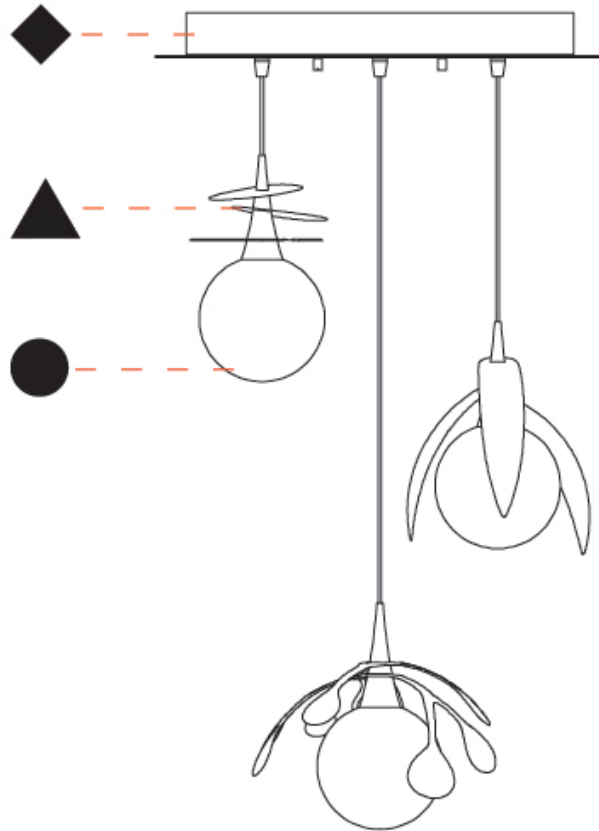

GENERAL

Series: Vegetal
 Subseries: Calathea
 Brand: Cangini & Tucci
 Division: Design
 Mounting Type: Suspension
 Mounting Location: Ceiling
 Subcategory: Pendant

PHYSICAL

Shape: Abstract
 Diameter (mm): 180
 Diameter (in): 7 1/16
 Height (mm): 220
 Height (in): 8 11/16
 Max. Overall Height (mm): 2220
 Max. Overall Height (in): 87 3/8
 Light Distribution: Omnidirectional
 Fixture Finish: AMB / GRN / PNK / RUB / SKB / SMK / TOB / TRA
 Holder Finish: SGD / SBK
 Fixture Material: Glass / Metal
 Cable Details: 2,000mm Transparent cable

GENERAL

Series: Vegetal
 Subseries: Vegetal - 3 Light Cluster
 Brand: Cangini & Tucci
 Division: Design
 Mounting Type: Suspension
 Mounting Location: Ceiling
 Subcategory: Pendant

PHYSICAL

Shape: Abstract
 Diameter (mm): 430
 Diameter (in): 16 ¹⁵/₁₆
 Height (mm): 220
 Height (in): 8 ¹¹/₁₆
 Max. Overall Height (mm): 2220
 Max. Overall Height (in): 87 ³/₈
 Light Distribution: Omnidirectional
 Fixture Finish: [AMB](#) / [GRN](#) / [PNK](#) / [RUB](#) / [SKB](#) / [SMK](#) / [TOB](#) / [TRA](#)
 Holder Finish: SGD / SBK
 Accent Finish: CHR / MWH / MBK / BCR
 Fixture Material: Glass / Metal
 Cable Details: 2,000mm Transparent cable

VEGETAL - 3 LIGHT CLUSTER SUSPENSION

D141266-

PROJECT _____

TYPE _____

SPECIFIER _____

QUANTITY _____

DATE _____

D

GENERAL

Series: Vegetal
 Subseries: Vegetal - 3 Light Linear
 Brand: Cangini & Tucci
 Division: Design
 Mounting Type: Suspension
 Mounting Location: Ceiling
 Subcategory: Pendant

PHYSICAL

Shape: Abstract
 Length (mm): 900
 Length (in): 35 7/16
 Height (mm): 220
 Height (in): 8 11/16
 Max. Overall Height (mm): 2220
 Max. Overall Height (in): 87 3/8
 Light Distribution: Omnidirectional
 Fixture Finish: AMB / GRN / PNK / RUB / SKB / SMK / TOB / TRA
 Holder Finish: SGD / SBK
 Accent Finish: CHR / MWH / MBK / BCR
 Fixture Material: Glass / Metal
 Cable Details: 2,000mm Transparent cable