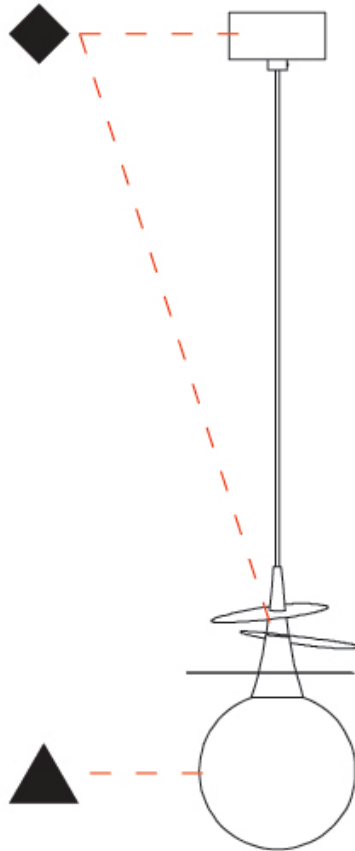

FICUS SUSPENSION

D141239-

PROJECT

TYPE

SPECIFIER

QUANTITY

DATE

D