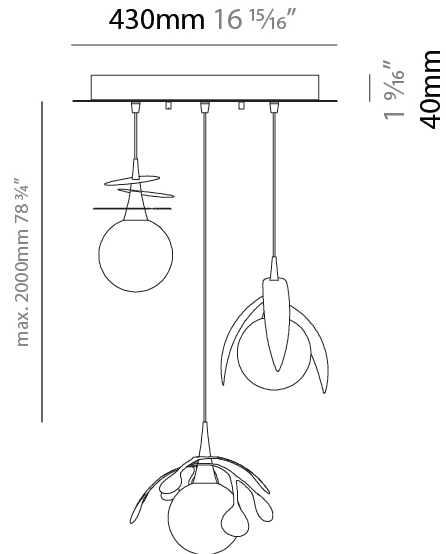

VEGETAL - 3 LIGHT CLUSTER SUSPENSION

D141266-

base number   Color   Finish
Temperature   Options

1. To build a product code in our configurator select the specify button on the base model # product page
2. To build a manual product code on this datasheet choose from the options listed below in blue font and add the suffix to the base model #

GENERAL

Series: Vegetal
Subseries: Vegetal - 3 Light Cluster
Brand: Cangini & Tucci
Division: Design
Mounting Type: Suspension
Mounting Location: Ceiling
Subcategory: Pendant

PHYSICAL

Shape: Abstract
Diameter (mm): 430
Diameter (in): 16 ¹⁵/₁₆
Height (mm): 220
Height (in): 8 ¹¹/₁₆
Max. Overall Height (mm): 2220
Max. Overall Height (in): 87 ³/₈
Light Distribution: Omnidirectional
Fixture Finish: [AMB](#) / [GRN](#) / [PNK](#) / [RUB](#) / [SKB](#) / [SMK](#) / [TOB](#) / [TRA](#)
Holder Finish: SGD / SBK
Accent Finish: CHR / MWH / MBK / BCR
Fixture Material: Glass / Metal
Cable Details: 2,000mm Transparent cable

ELECTRICAL

Lamp Type: LED (Zhaga Standard)
Input Wattage (W): 12.6
Dimming: Non-Dimmable
Driver Included: Yes
Driver Location: Integrated
Driver Class: Class 2
Input Voltage (V): 120 - 277
Constant Current (MA): 500mA
Upon Request: Phase Dimming (120Vac only) / 0-10V Dimming

LED

Color Temperature (°K): [2700](#) / [3000](#)
Nominal Lumen (lm): 1380 / 1500
CRI: >90 CRI
Lamp Life (hrs): 50000

OPTICAL

RATINGS AND CERTIFICATIONS

Certified By: Certified for North American Standards
IP rating: IP20