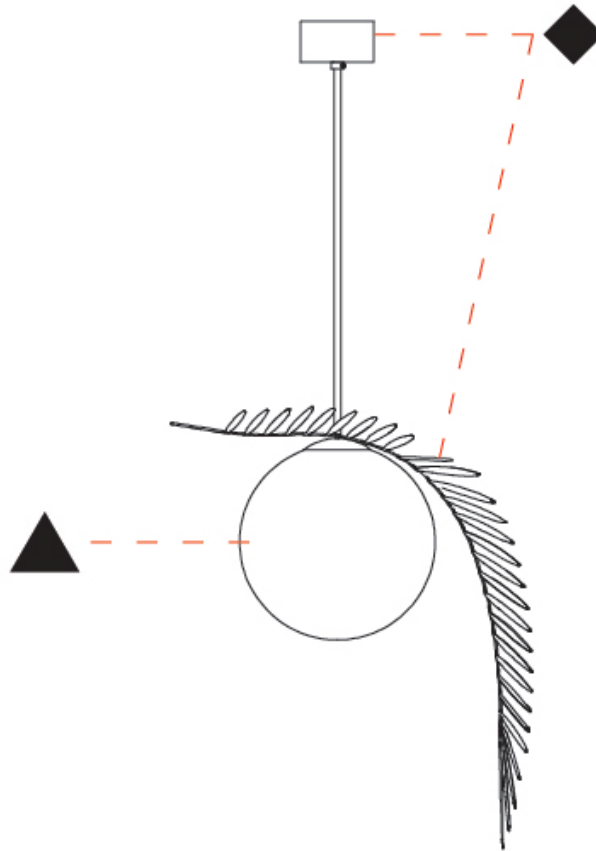

PALMA SUSPENSION

D141241-

PROJECT

TYPE

SPECIFIER

QUANTITY

DATE

D