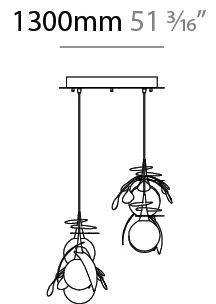

VEGETAL - 7 LIGHT LINEAR SUSPENSION

D141265-

base number   Color   Finish
Temperature   Options

1. To build a product code in our configurator select the specify button on the base model # product page
2. To build a manual product code on this datasheet choose from the options listed below in blue font and add the suffix to the base model #

GENERAL

Series: Vegetal
Subseries: Vegetal - 7 Light Linear
Brand: Cangini & Tucci
Division: Design
Mounting Type: Suspension
Mounting Location: Ceiling
Subcategory: Pendant

PHYSICAL

Shape: Abstract
Length (mm): 1300
Length (in): 51 ³/₁₆
Width (mm): 400
Width (in): 15 ³/₄
Height (mm): 220
Height (in): 8 ¹¹/₁₆
Max. Overall Height (mm): 2220
Max. Overall Height (in): 87 ³/₈
Light Distribution: Omnidirectional
Fixture Finish: AMB / GRN / PNK / RUB / SKB / SMK / TOB / TRA
Holder Finish: SGD / SBK
Accent Finish: CHR / MWH / MBK / BCR
Fixture Material: Glass / Metal
Cable Details: 2,000mm Transparent cable

ELECTRICAL

Lamp Type: LED (Zhaga Standard)
Input Wattage (W): 29.4
Dimming: Non-Dimmable
Driver Included: Yes
Driver Location: Integrated
Driver Class: Class 2
Input Voltage (V): 120 - 277
Constant Current (MA): 350mA
Upon Request: Phase Dimming (120Vac only) / 0-10V Dimming

LED

Color Temperature (°K): 2700 / 3000
Nominal Lumen (lm): 3220 / 3500
CRI: >90 CRI
Lamp Life (hrs): 50000

OPTICAL

RATINGS AND CERTIFICATIONS

Certified By: Certified for North American Standards
IP rating: IP20