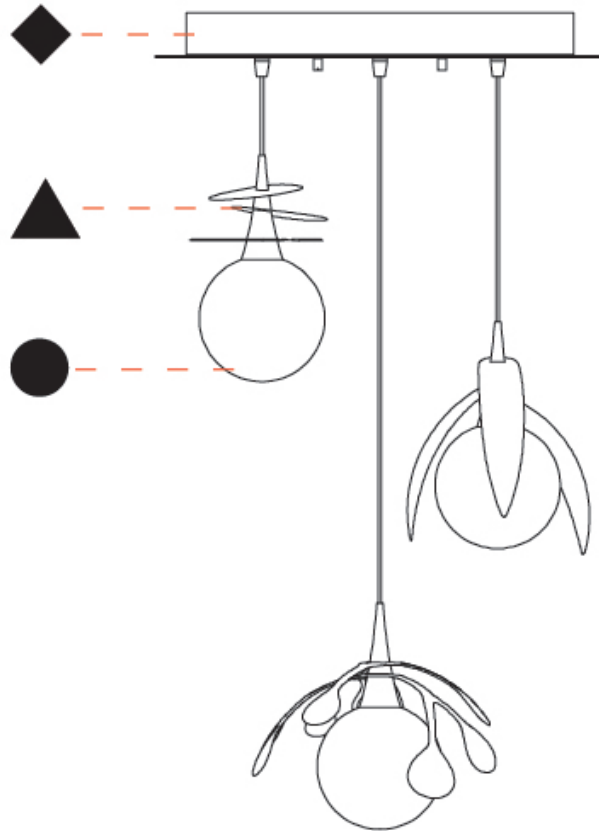

GENERAL

Series: Vegetal
 Subseries: Calathea
 Brand: Cangini & Tucci
 Division: Design
 Mounting Type: Suspension
 Mounting Location: Ceiling
 Subcategory: Pendant

PHYSICAL

Shape: Abstract
 Diameter (mm): 180
 Diameter (in): 7 1/16
 Height (mm): 220
 Height (in): 8 11/16
 Max. Overall Height (mm): 2220
 Max. Overall Height (in): 87 3/8
 Light Distribution: Omnidirectional
 Fixture Finish: AMB / GRN / PNK / RUB / SKB / SMK / TOB / TRA
 Holder Finish: SGD / SBK
 Fixture Material: Glass / Metal
 Cable Details: 2,000mm Transparent cable

GENERAL

Series: Vegetal
 Subseries: Vegetal - 3 Light Cluster
 Brand: Cangini & Tucci
 Division: Design
 Mounting Type: Suspension
 Mounting Location: Ceiling
 Subcategory: Pendant

PHYSICAL

Shape: Abstract
 Diameter (mm): 430
 Diameter (in): 16 ¹⁵/₁₆
 Height (mm): 220
 Height (in): 8 ¹¹/₁₆
 Max. Overall Height (mm): 2220
 Max. Overall Height (in): 87 ³/₈
 Light Distribution: Omnidirectional
 Fixture Finish: [AMB](#) / [GRN](#) / [PNK](#) / [RUB](#) / [SKB](#) / [SMK](#) / [TOB](#) / [TRA](#)
 Holder Finish: SGD / SBK
 Accent Finish: CHR / MWH / MBK / BCR
 Fixture Material: Glass / Metal
 Cable Details: 2,000mm Transparent cable

VEGETAL - 3 LIGHT CLUSTER SUSPENSION

D141266-

PROJECT

TYPE

SPECIFIER

QUANTITY

DATE

PROJECT
TYPE
SPECIFIER
QUANTITY
DATE

GENERAL

Series: Vegetal
 Subseries: Vegetal - 3 Light Linear
 Brand: Cangini & Tucci
 Division: Design
 Mounting Type: Suspension
 Mounting Location: Ceiling
 Subcategory: Pendant

PHYSICAL

Shape: Abstract
 Length (mm): 900
 Length (in): 35 7/16
 Height (mm): 220
 Height (in): 8 11/16
 Max. Overall Height (mm): 2220
 Max. Overall Height (in): 87 3/8
 Light Distribution: Omnidirectional
 Fixture Finish: [AMB](#) / [GRN](#) / [PNK](#) / [RUB](#) / [SKB](#) / [SMK](#) / [TOB](#) / [TRA](#)
 Holder Finish: [SGD](#) / [SBK](#)
 Accent Finish: [CHR](#) / [MWH](#) / [MBK](#) / [BCR](#)
 Fixture Material: Glass / Metal
 Cable Details: 2,000mm Transparent cable