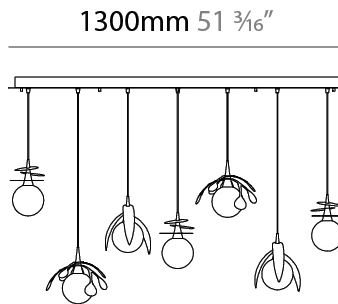

VEGETAL - 7 LIGHT LINEAR SUSPENSION

D141265-

base number   Color   Finish
Temperature   Options

1. To build a product code in our configurator select the specify button on the base model # product page
2. To build a manual product code on this datasheet choose from the options listed below in blue font and add the suffix to the base model #

GENERAL

Series: Vegetal
Subseries: Vegetal - 7 Light Linear
Brand: Cangini & Tucci
Division: Design
Mounting Type: Suspension
Mounting Location: Ceiling
Subcategory: Pendant

PHYSICAL

Shape: Abstract
Length (mm): 1300
Length (in): 51 ³/₁₆
Width (mm): 400
Width (in): 15 ³/₄
Height (mm): 220
Height (in): 8 ¹¹/₁₆
Max. Overall Height (mm): 2220
Max. Overall Height (in): 87 ³/₈
Light Distribution: Omnidirectional
Fixture Finish: AMB / GRN / PNK / RUB / SKB / SMK / TOB / TRA
Holder Finish: SGD / SBK
Accent Finish: CHR / MWH / MBK / BCR
Fixture Material: Glass / Metal
Cable Details: 2,000mm Transparent cable

ELECTRICAL

Lamp Type: LED (Zhaga Standard)
Input Wattage (W): 29.4
Dimming: Non-Dimmable
Driver Included: Yes
Driver Location: Integrated
Driver Class: Class 2
Input Voltage (V): 120 - 277
Constant Current (MA): 350mA
Upon Request: Phase Dimming (120Vac only) / 0-10V Dimming

LED

Color Temperature (°K): 2700 / 3000
Nominal Lumen (lm): 3220 / 3500
CRI: >90 CRI
Lamp Life (hrs): 50000

OPTICAL

RATINGS AND CERTIFICATIONS

Certified By: Certified for North American Standards
IP rating: IP20