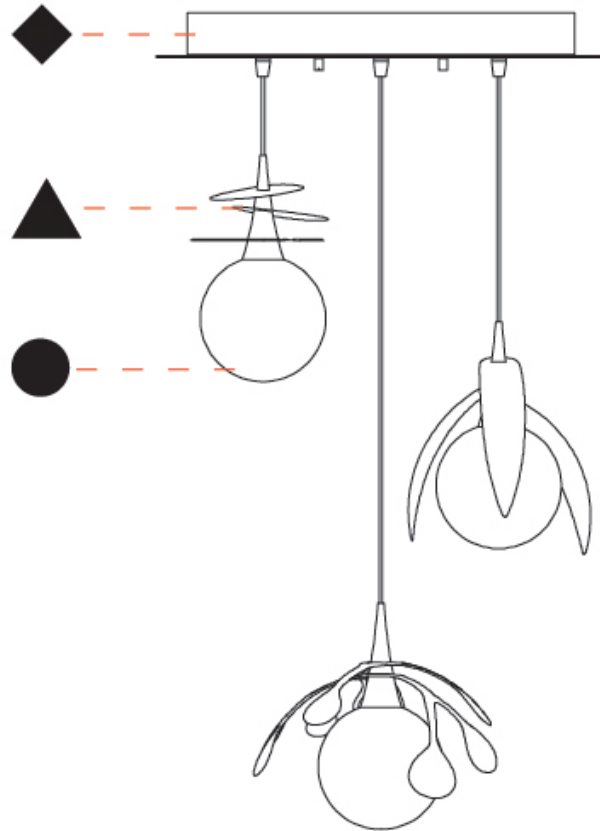

GENERAL

Series: Vegetal
 Subseries: Calathea
 Brand: Cangini & Tucci
 Division: Design
 Mounting Type: Suspension
 Mounting Location: Ceiling
 Subcategory: Pendant

PHYSICAL

Shape: Abstract
 Diameter (mm): 180
 Diameter (in): 7 1/16
 Height (mm): 220
 Height (in): 8 11/16
 Max. Overall Height (mm): 2220
 Max. Overall Height (in): 87 3/8
 Light Distribution: Omnidirectional
 Fixture Finish: AMB / GRN / PNK / RUB / SKB / SMK / TOB / TRA
 Holder Finish: SGD / SBK
 Fixture Material: Glass / Metal
 Cable Details: 2,000mm Transparent cable

GENERAL

Series: Vegetal
 Subseries: Vegetal - 3 Light Cluster
 Brand: Cangini & Tucci
 Division: Design
 Mounting Type: Suspension
 Mounting Location: Ceiling
 Subcategory: Pendant

PHYSICAL

Shape: Abstract
 Diameter (mm): 430
 Diameter (in): 16 ¹⁵/₁₆
 Height (mm): 220
 Height (in): 8 ¹¹/₁₆
 Max. Overall Height (mm): 2220
 Max. Overall Height (in): 87 ³/₈
 Light Distribution: Omnidirectional
 Fixture Finish: [AMB](#) / [GRN](#) / [PNK](#) / [RUB](#) / [SKB](#) / [SMK](#) / [TOB](#) / [TRA](#)
 Holder Finish: [SGD](#) / [SBK](#)
 Accent Finish: [CHR](#) / [MWH](#) / [MBK](#) / [BCR](#)
 Fixture Material: Glass / Metal
 Cable Details: 2,000mm Transparent cable

VEGETAL - 3 LIGHT CLUSTER SUSPENSION

D141266-

PROJECT

TYPE

SPECIFIER

QUANTITY

DATE

PROJECT
TYPE
SPECIFIER
QUANTITY
DATE

GENERAL

Series: Vegetal
 Subseries: Vegetal - 3 Light Linear
 Brand: Cangini & Tucci
 Division: Design
 Mounting Type: Suspension
 Mounting Location: Ceiling
 Subcategory: Pendant

PHYSICAL

Shape: Abstract
 Length (mm): 900
 Length (in): 35 7/16
 Height (mm): 220
 Height (in): 8 11/16
 Max. Overall Height (mm): 2220
 Max. Overall Height (in): 87 3/8
 Light Distribution: Omnidirectional
 Fixture Finish: AMB / GRN / PNK / RUB / SKB / SMK / TOB / TRA
 Holder Finish: SGD / SBK
 Accent Finish: CHR / MWH / MBK / BCR
 Fixture Material: Glass / Metal
 Cable Details: 2,000mm Transparent cable