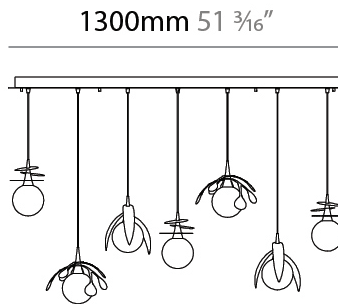

VEGETAL - 7 LIGHT LINEAR SUSPENSION

D141265-

base number   Color   Finish
Temperature   Options

1. To build a product code in our configurator select the specify button on the base model # product page
2. To build a manual product code on this datasheet choose from the options listed below in blue font and add the suffix to the base model #

GENERAL

Series: Vegetal
Subseries: Vegetal - 7 Light Linear
Brand: Cangini & Tucci
Division: Design
Mounting Type: Suspension
Mounting Location: Ceiling
Subcategory: Pendant

PHYSICAL

Shape: Abstract
Length (mm): 1300
Length (in): 51 3/16
Width (mm): 400
Width (in): 15 3/4
Height (mm): 220
Height (in): 8 11/16
Max. Overall Height (mm): 2220
Max. Overall Height (in): 87 3/8
Light Distribution: Omnidirectional
Fixture Finish: AMB / GRN / PNK / RUB / SKB / SMK / TOB / TRA
Holder Finish: SGD / SBK
Accent Finish: CHR / MWH / MBK / BCR
Fixture Material: Glass / Metal
Cable Details: 2,000mm Transparent cable

ELECTRICAL

Lamp Type: LED (Zhaga Standard)
Input Wattage (W): 29.4
Dimming: Non-Dimmable
Driver Included: Yes
Driver Location: Integrated
Driver Class: Class 2
Input Voltage (V): 120 - 277
Constant Current (MA): 350mA
Upon Request: Phase Dimming (120Vac only) / 0-10V Dimming

LED

Color Temperature (°K): 2700 / 3000
Nominal Lumen (lm): 3220 / 3500
CRI: >90 CRI
Lamp Life (hrs): 50000

OPTICAL

RATINGS AND CERTIFICATIONS

Certified By: Certified for North American Standards
IP rating: IP20