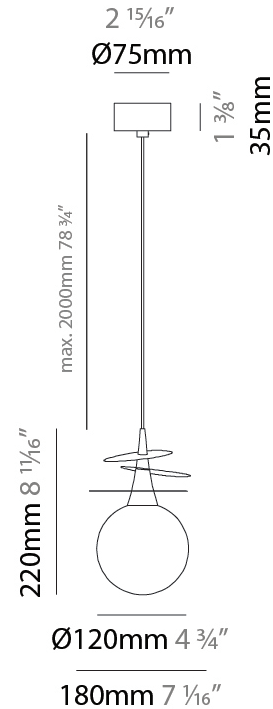

FICUS SUSPENSION

D141239-

base number   Color   Finish   Finish
Temperature   Options   Options

1. To build a product code in our configurator select the specify button on the base model # product page
2. To build a manual product code on this datasheet choose from the options listed below in blue font and add the suffix to the base model #

GENERAL

Series: Vegetal
Subseries: Ficus
Brand: Cangini & Tucci
Division: Design
Mounting Type: Suspension
Mounting Location: Ceiling
Subcategory: Pendant

PHYSICAL

Shape: Abstract
Diameter (mm): 180
Diameter (in): 7 ¹/₁₆
Height (mm): 220
Height (in): 8 ¹¹/₁₆
Max. Overall Height (mm): 2220
Max. Overall Height (in): 87 ³/₈
Light Distribution: Omnidirectional
Fixture Finish: [AMB](#) / [GRN](#) / [PNK](#) / [RUB](#) / [SKB](#) / [SMK](#) / [TOB](#) / [TRA](#)
Holder Finish: SGD / SBK
Fixture Material: Glass / Metal
Cable Details: 2,000mm Transparent cable

ELECTRICAL

Lamp Type: LED (Zhaga Standard)
Input Wattage (W): 4.2
Dimming: Non-Dimmable
Driver Included: Yes
Driver Location: Integrated
Driver Class: Class 2
Input Voltage (V): 120 - 277
Constant Current (mA): 350mA
Upon Request: Phase Dimming (120Vac only) / 0-10V Dimming

LED

Color Temperature (°K): [2700](#) / [3000](#)
Nominal Lumen (lm): 460 / 500
CRI: >90 CRI
Lamp Life (hrs): 50000

OPTICAL

RATINGS AND CERTIFICATIONS

Certified By: Certified for North American Standards
IP rating: IP20