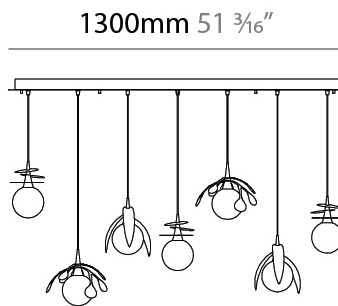

VEGETAL - 7 LIGHT LINEAR SUSPENSION

D141265-

base number   Color   Finish
Temperature   Options

1. To build a product code in our configurator select the specify button on the base model # product page
2. To build a manual product code on this datasheet choose from the options listed below in blue font and add the suffix to the base model #

GENERAL

Series: Vegetal
Subseries: Vegetal - 7 Light Linear
Brand: Cangini & Tucci
Division: Design
Mounting Type: Suspension
Mounting Location: Ceiling
Subcategory: Pendant

PHYSICAL

Shape: Abstract
Length (mm): 1300
Length (in): 51 ³/₁₆
Width (mm): 400
Width (in): 15 ³/₄
Height (mm): 220
Height (in): 8 ¹¹/₁₆
Max. Overall Height (mm): 2220
Max. Overall Height (in): 87 ³/₈
Light Distribution: Omnidirectional
Fixture Finish: [AMB](#) / [GRN](#) / [PNK](#) / [RUB](#) / [SKB](#) / [SMK](#) / [TOB](#) / [TRA](#)
Holder Finish: [SGD](#) / [SBK](#)
Accent Finish: [CHR](#) / [MWH](#) / [MBK](#) / [BCR](#)
Fixture Material: Glass / Metal
Cable Details: 2,000mm Transparent cable

ELECTRICAL

Lamp Type: LED (Zhaga Standard)
Input Wattage (W): 29.4
Dimming: Non-Dimmable
Driver Included: Yes
Driver Location: Integrated
Driver Class: Class 2
Input Voltage (V): 120 - 277
Constant Current (MA): 350mA
Upon Request: Phase Dimming (120Vac only) / 0-10V Dimming

LED

Color Temperature (°K): [2700](#) / [3000](#)
Nominal Lumen (lm): 3220 / 3500
CRI: >90 CRI
Lamp Life (hrs): 50000

OPTICAL

RATINGS AND CERTIFICATIONS

Certified By: Certified for North American Standards
IP rating: IP20