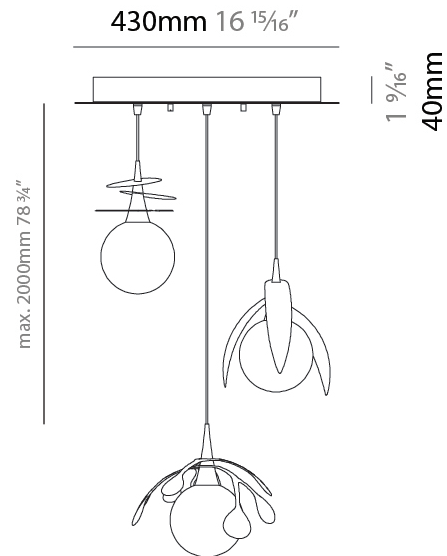

VEGETAL - 3 LIGHT CLUSTER SUSPENSION

D141266-

base number   Color   Finish
Temperature   Options

1. To build a product code in our configurator select the specify button on the base model # product page
2. To build a manual product code on this datasheet choose from the options listed below in blue font and add the suffix to the base model #

GENERAL

Series: Vegetal
Subseries: Vegetal - 3 Light Cluster
Brand: Cangini & Tucci
Division: Design
Mounting Type: Suspension
Mounting Location: Ceiling
Subcategory: Pendant

PHYSICAL

Shape: Abstract
Diameter (mm): 430
Diameter (in): 16 ¹⁵/₁₆
Height (mm): 220
Height (in): 8 ¹¹/₁₆
Max. Overall Height (mm): 2220
Max. Overall Height (in): 87 ³/₈
Light Distribution: Omnidirectional
Fixture Finish: AMB / GRN / PNK / RUB / SKB / SMK / TOB / TRA
Holder Finish: SGD / SBK
Accent Finish: CHR / MWH / MBK / BCR
Fixture Material: Glass / Metal
Cable Details: 2,000mm Transparent cable

ELECTRICAL

Lamp Type: LED (Zhaga Standard)
Input Wattage (W): 12.6
Dimming: Non-Dimmable
Driver Included: Yes
Driver Location: Integrated
Driver Class: Class 2
Input Voltage (V): 120 - 277
Constant Current (MA): 500mA
Upon Request: Phase Dimming (120Vac only) / 0-10V Dimming

LED

Color Temperature (°K): 2700 / 3000
Nominal Lumen (lm): 1380 / 1500
CRI: >90 CRI
Lamp Life (hrs): 50000

OPTICAL

RATINGS AND CERTIFICATIONS

Certified By: Certified for North American Standards
IP rating: IP20