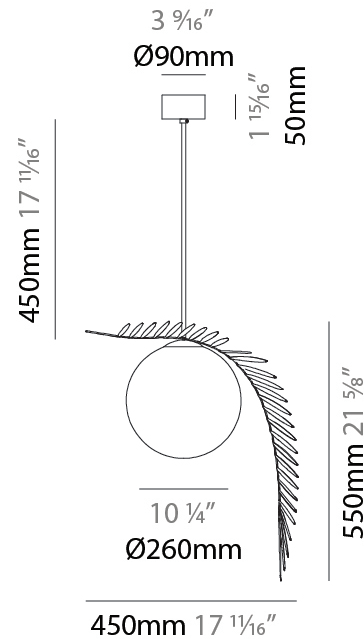

PROJECT	_____
TYPE	_____
SPECIFIER	_____
QUANTITY	_____
DATE	_____

PALMA SUSPENSION

D141241-

base number	Color	Finish	Finish
	Temperature	Options	Options

1. To build a product code in our configurator select the specify button on the base model # product page
2. To build a manual product code on this datasheet choose from the options listed below in blue font and add the suffix to the base model #

GENERAL

Series: Vegetal
Subseries: Palma
Brand: Cangini & Tucci
Division: Design
Mounting Type: Suspension
Mounting Location: Ceiling
Subcategory: Pendant

PHYSICAL

Shape: Abstract
Diameter (mm): 450
Diameter (in): 17 11/16
Height (mm): 1000
Height (in): 39 3/8
Max. Overall Height (mm): 3000
Max. Overall Height (in): 118 1/8
Light Distribution: Omnidirectional
Fixture Finish: AMB / GRN / PNK / RUB / SKB / SMK / TOB / TRA
Holder Finish: SGD / SBK
Fixture Material: Glass / Metal
Cable Details: 2,000mm Transparent cable

ELECTRICAL

Lamp Type: LED (Zhaga Standard)
Input Wattage (W): 6
Dimming: Non-Dimmable
Driver Included: Yes
Driver Location: Integrated
Driver Class: Class 2
Input Voltage (V): 120 - 277
Constant Current (mA): 500mA

LED

Color Temperature (°K): 2700 / 3000
Nominal Lumen (lm): 866
CRI: >90 CRI
Lamp Life (hrs): 50000

OPTICAL

RATINGS AND CERTIFICATIONS

Certified By: Certified for North American Standards
IP rating: IP20