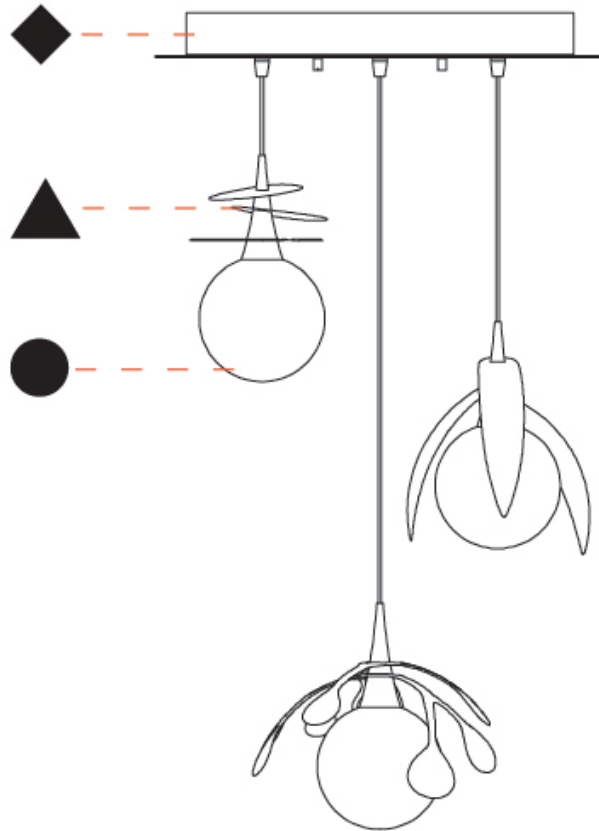

GENERAL

Series: Vegetal
 Subseries: Calathea
 Brand: Cangini & Tucci
 Division: Design
 Mounting Type: Suspension
 Mounting Location: Ceiling
 Subcategory: Pendant

PHYSICAL

Shape: Abstract
 Diameter (mm): 180
 Diameter (in): 7 1/16
 Height (mm): 220
 Height (in): 8 11/16
 Max. Overall Height (mm): 2220
 Max. Overall Height (in): 87 3/8
 Light Distribution: Omnidirectional
 Fixture Finish: AMB / GRN / PNK / RUB / SKB / SMK / TOB / TRA
 Holder Finish: SGD / SBK
 Fixture Material: Glass / Metal
 Cable Details: 2,000mm Transparent cable

GENERAL

Series: Vegetal
 Subseries: Vegetal - 3 Light Cluster
 Brand: Cangini & Tucci
 Division: Design
 Mounting Type: Suspension
 Mounting Location: Ceiling
 Subcategory: Pendant

PHYSICAL

Shape: Abstract
 Diameter (mm): 430
 Diameter (in): 16 ¹⁵/₁₆
 Height (mm): 220
 Height (in): 8 ¹¹/₁₆
 Max. Overall Height (mm): 2220
 Max. Overall Height (in): 87 ³/₈
 Light Distribution: Omnidirectional
 Fixture Finish: AMB / GRN / PNK / RUB / SKB / SMK / TOB / TRA
 Holder Finish: SGD / SBK
 Accent Finish: CHR / MWH / MBK / BCR
 Fixture Material: Glass / Metal
 Cable Details: 2,000mm Transparent cable

VEGETAL - 3 LIGHT CLUSTER SUSPENSION

D141266-

PROJECT

TYPE

SPECIFIER

QUANTITY

DATE

VEGETAL - 3 LIGHT LINEAR SUSPENSION

GENERAL

Series: Vegetal
 Subseries: Vegetal - 3 Light Linear
 Brand: Cangini & Tucci
 Division: Design
 Mounting Type: Suspension
 Mounting Location: Ceiling
 Subcategory: Pendant

PHYSICAL

Shape: Abstract
 Length (mm): 900
 Length (in): 35 7/16
 Height (mm): 220
 Height (in): 8 11/16
 Max. Overall Height (mm): 2220
 Max. Overall Height (in): 87 3/8
 Light Distribution: Omnidirectional
 Fixture Finish: AMB / GRN / PNK / RUB / SKB / SMK / TOB / TRA
 Holder Finish: SGD / SBK
 Accent Finish: CHR / MWH / MBK / BCR
 Fixture Material: Glass / Metal
 Cable Details: 2,000mm Transparent cable