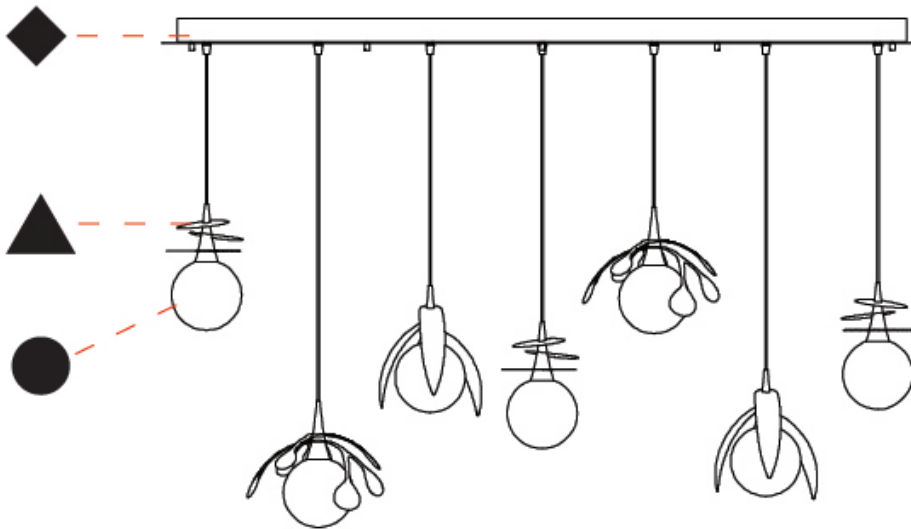

VEGETAL - 7 LIGHT LINEAR SUSPENSION

D141265-

PROJECT

TYPE

SPECIFIER

QUANTITY

DATE

D