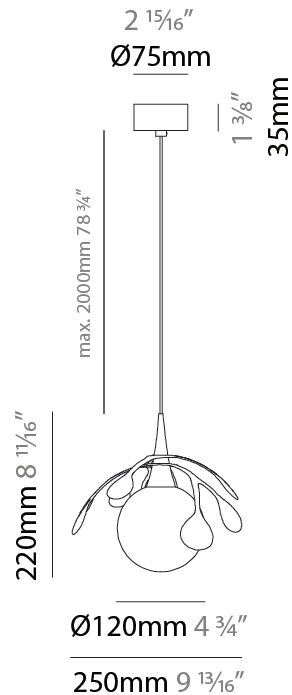

PROJECT
TYPE
SPECIFIER
QUANTITY
DATE

PILEA SUSPENSION

D141240-

base number	Color Temperature	Finish Options	Finish Options

1. To build a product code in our configurator select the specify button on the base model # product page
2. To build a manual product code on this datasheet choose from the options listed below in blue font and add the suffix to the base model #

GENERAL

Series: Vegetal
Subseries: Pilea
Brand: Cangini & Tucci
Division: Design
Mounting Type: Suspension
Mounting Location: Ceiling
Subcategory: Pendant

PHYSICAL

Shape: Abstract
Diameter (mm): 250
Diameter (in): 9 ¹³/₁₆
Height (mm): 220
Height (in): 8 ¹¹/₁₆
Max. Overall Height (mm): 2220
Max. Overall Height (in): 87 ³/₈
Light Distribution: Omnidirectional
Fixture Finish: AMB / GRN / PNK / RUB / SKB / SMK / TOB / TRA
Holder Finish: SGD / SBK
Fixture Material: Glass / Metal
Cable Details: 2,000mm Transparent cable

ELECTRICAL

Lamp Type: LED (Zhaga Standard)
Input Wattage (W): 4.2
Dimming: Non-Dimmable
Driver Included: Yes
Driver Location: Integrated
Driver Class: Class 2
Input Voltage (V): 120 - 277
Constant Current (mA): 350mA
Upon Request: Phase Dimming (120Vac only) / 0-10V Dimming

LED

Color Temperature (°K): 2700 / 3000
Nominal Lumen (lm): 460 / 500
CRI: >90 CRI
Lamp Life (hrs): 50000

OPTICAL

RATINGS AND CERTIFICATIONS

Certified By: Certified for North American Standards
IP rating: IP20