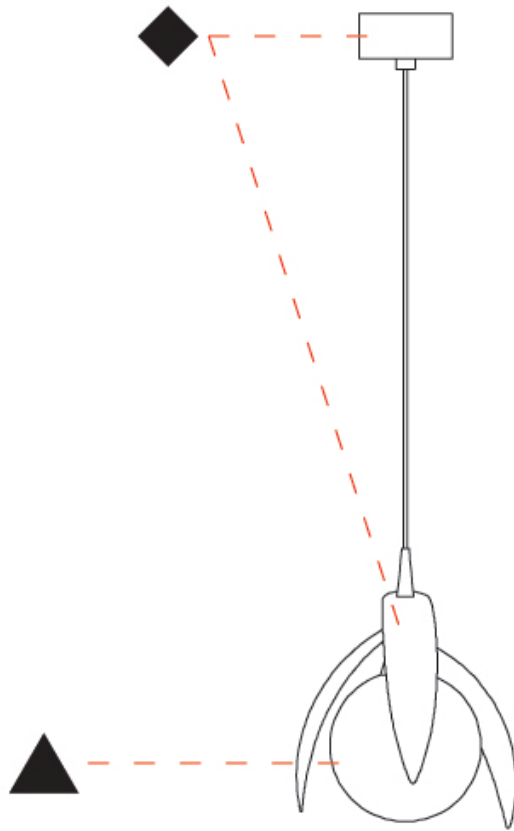

CALATHEA SUSPENSION

D141238-

PROJECT	_____
TYPE	_____
SPECIFIER	_____
QUANTITY	_____
DATE	_____

D