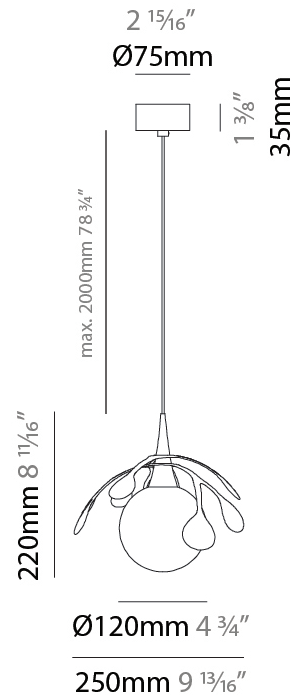

PILEA SUSPENSION

D141240-

base number   Color   Finish   Finish
Temperature   Options   Options

1. To build a product code in our configurator select the specify button on the base model # product page
2. To build a manual product code on this datasheet choose from the options listed below in blue font and add the suffix to the base model #

GENERAL

Series: Vegetal
Subseries: Pilea
Brand: Cangini & Tucci
Division: Design
Mounting Type: Suspension
Mounting Location: Ceiling
Subcategory: Pendant

PHYSICAL

Shape: Abstract
Diameter (mm): 250
Diameter (in): $9 \frac{13}{16}$
Height (mm): 220
Height (in): $8 \frac{11}{16}$
Max. Overall Height (mm): 2220
Max. Overall Height (in): $87 \frac{3}{8}$
Light Distribution: Omnidirectional
Fixture Finish: [AMB](#) / [GRN](#) / [PNK](#) / [RUB](#) / [SKB](#) / [SMK](#) / [TOB](#) / [TRA](#)
Holder Finish: [SGD](#) / [SBK](#)
Fixture Material: Glass / Metal
Cable Details: 2,000mm Transparent cable

ELECTRICAL

Lamp Type: LED (Zhaga Standard)
Input Wattage (W): 4.2
Dimming: Non-Dimmable
Driver Included: Yes
Driver Location: Integrated
Driver Class: Class 2
Input Voltage (V): 120 - 277
Constant Current (mA): 350mA
Upon Request: Phase Dimming (120Vac only) / 0-10V Dimming

LED

Color Temperature (°K): [2700](#) / [3000](#)
Nominal Lumen (lm): 460 / 500
CRI: >90 CRI
Lamp Life (hrs): 50000

OPTICAL

RATINGS AND CERTIFICATIONS

Certified By: Certified for North American Standards
IP rating: IP20

PROJECT
TYPE
SPECIFIER
QUANTITY
DATE