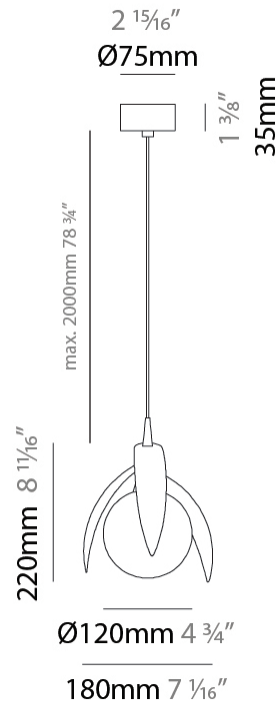

CALATHEA SUSPENSION

D141238-

base number   Color   Finish   Finish
Temperature   Options   Options

1. To build a product code in our configurator select the specify button on the base model # product page
2. To build a manual product code on this datasheet choose from the options listed below in blue font and add the suffix to the base model #

GENERAL

Series: Vegetal
Subseries: Calathea
Partner: Cangini & Tucci
Division: Design
Installation: Suspension
Product Type: Pendant
Mounting Location: Ceiling

PHYSICAL

Shape: Abstract
Diameter (mm): 180
Diameter (in): 7 1/16
Height (mm): 220
Height (in): 8 11/16
Max. Overall Height (mm): 2220
Max. Overall Height (in): 87 3/8
Fixture Finish: AMB / GRN / PNK / RUB / SKB / SMK / TOB / TRA
Holder Finish: SGD / SBK
Fixture Material: Glass / Metal
Primary Material: Glass - Borosilicate
Cable Details: 2000mm Transparent cable

ELECTRICAL

Lamp Type: LED (Zhaga Standard)
Input Wattage (W): 4.2
Dimming: Non-Dimmable
Driver Included: Yes
Driver Location: Integrated
Driver Class: Class 2
Input Voltage (V): 120 - 277
Constant Current (mA): 350mA
Upon Request: Phase Dimming (120Vac only) / 0-10V Dimming

LED

Color Temperature (°K): 2700 / 3000
Nominal Lumen (lm): 460 / 500
CRI: >90 CRI
Lamp Life (hrs): 50000

OPTICAL

RATINGS AND CERTIFICATIONS

Certified By: Certified for North American Standards
IP rating: IP20