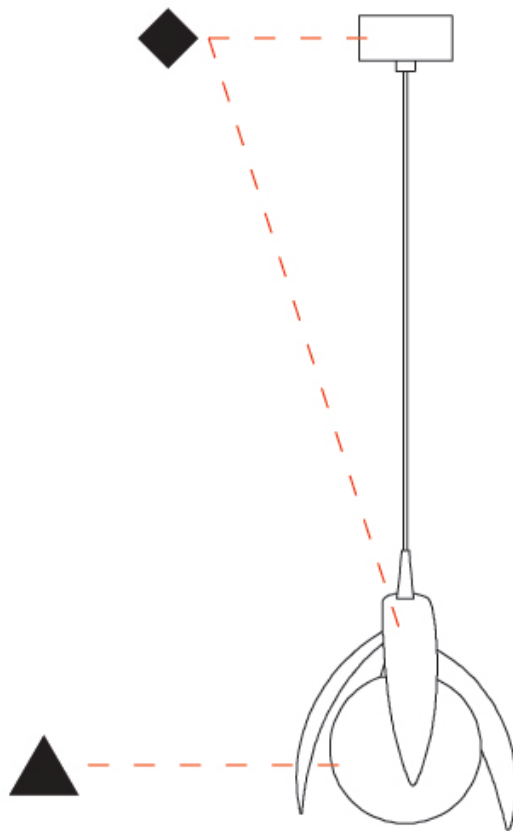

CALATHEA SUSPENSION

D141238-

PROJECT

TYPE

SPECIFIER

QUANTITY

DATE

D