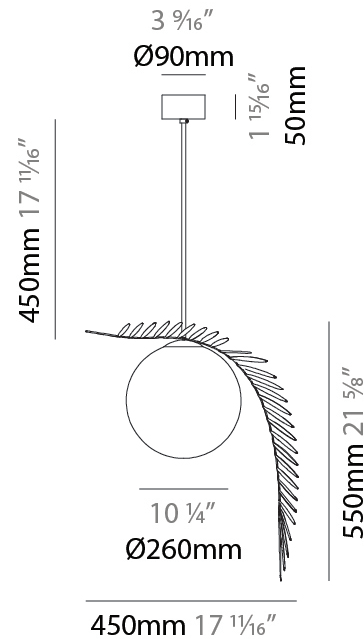

PALMA SUSPENSION

D141241-

base number   Color   Finish   Finish
Temperature   Options   Options

1. To build a product code in our configurator select the specify button on the base model # product page
2. To build a manual product code on this datasheet choose from the options listed below in blue font and add the suffix to the base model #

GENERAL

Series: Vegetal
Subseries: Palma
Partner: Cangini & Tucci
Division: Design
Installation: Suspension
Product Type: Pendant
Mounting Location: Ceiling

PHYSICAL

Shape: Abstract
Diameter (mm): 450
Diameter (in): 17 ¹¹/₁₆
Height (mm): 1000
Height (in): 39 ³/₈
Max. Overall Height (mm): 3000
Max. Overall Height (in): 118 ⁷/₈
Fixture Finish: [AMB](#) / [GRN](#) / [PNK](#) / [RUB](#) / [SKB](#) / [SMK](#) / [TOB](#) / [TRA](#)
Holder Finish: SGD / SBK
Fixture Material: Glass / Metal
Primary Material: Glass - Borosilicate
Cable Details: 2000mm Transparent cable

ELECTRICAL

Lamp Type: LED (Zhaga Standard)
Input Wattage (W): 6
Dimming: Non-Dimmable
Driver Included: Yes
Driver Location: Integrated
Driver Class: Class 2
Input Voltage (V): 120 - 277
Constant Current (MA): 500mA

LED

Color Temperature (°K): [2700](#) / [3000](#)
Nominal Lumen (lm): 866
CRI: >90 CRI
Lamp Life (hrs): 50000

OPTICAL

RATINGS AND CERTIFICATIONS

Certified By: Certified for North American Standards
IP rating: IP20