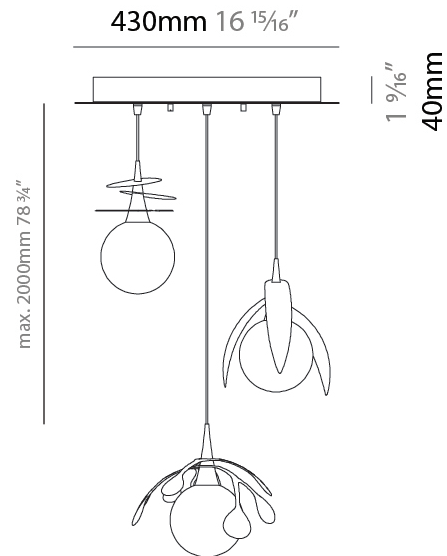

D141266-

base number   Color Temperature   Finish Options   Finish Options   Finish Options

1. To build a product code in our configurator select the specify button on the base model # product page
2. To build a manual product code on this datasheet choose from the options listed below in blue font and add the suffix to the base model #

GENERAL

Series: Vegetal
Subseries: Vegetal - 3 Light Cluster
Partner: Cangini & Tucci
Division: Design
Installation: Suspension
Product Type: Pendant
Mounting Location: Ceiling

PHYSICAL

Shape: Abstract
Diameter (mm): 430
Diameter (in): 16 ¹⁵/₁₆
Height (mm): 220
Height (in): 8 ¹¹/₁₆
Max. Overall Height (mm): 2220
Max. Overall Height (in): 87 ³/₈
Fixture Finish: AMB / GRN / PNK / RUB / SKB / SMK / TOB / TRA
Holder Finish: SGD / SBK
Accent Finish: CHR / MWH / MBK / BCR
Fixture Material: Glass / Metal
Primary Material: Glass - Borosilicate
Cable Details: 2000mm Transparent cable

ELECTRICAL

Lamp Type: LED (Zhaga Standard)
Input Wattage (W): 12.6
Dimming: Non-Dimmable
Driver Included: Yes
Driver Location: Integrated
Driver Class: Class 2
Input Voltage (V): 120 - 277
Constant Current (MA): 500mA
Upon Request: Phase Dimming (120Vac only) / 0-10V Dimming

LED

Color Temperature (°K): 2700 / 3000
Nominal Lumen (lm): 1380 / 1500
CRI: >90 CRI
Lamp Life (hrs): 50000

OPTICAL

RATINGS AND CERTIFICATIONS

Certified By: Certified for North American Standards
IP rating: IP20