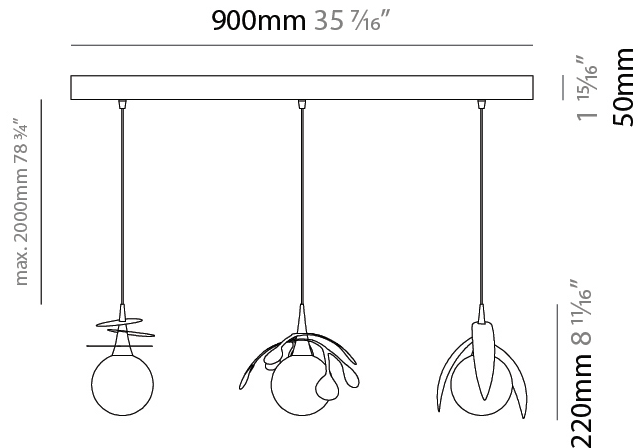

VEGETAL - 3 LIGHT LINEAR SUSPENSION

D141267-

base number	Color Temperature	Finish Options	Finish Options	Finish Options

1. To build a product code in our configurator select the specify button on the base model # product page
2. To build a manual product code on this datasheet choose from the options listed below in blue font and add the suffix to the base model #

GENERAL

Series: Vegetal
Subseries: Vegetal - 3 Light Linear
Partner: Cangiini & Tucci
Division: Design
Installation: Suspension
Product Type: Pendant
Mounting Location: Ceiling

PHYSICAL

Shape: Abstract
Length (mm): 900
Length (in): 35 7/16
Height (mm): 220
Height (in): 8 11/16
Max. Overall Height (mm): 2220
Max. Overall Height (in): 87 3/8
Fixture Finish: AMB / GRN / PNK / RUB / SKB / SMK / TOB / TRA
Holder Finish: SGD / SBK
Accent Finish: CHR / MWH / MBK / BCR
Fixture Material: Glass / Metal
Primary Material: Glass - Borosilicate
Cable Details: 2000mm Transparent cable

ELECTRICAL

Lamp Type: LED (Zhaga Standard)
Input Wattage (W): 12.6
Dimming: Non-Dimmable
Driver Included: Yes
Driver Location: Integrated
Driver Class: Class 2
Input Voltage (V): 120 - 277
Constant Current (MA): 350mA
Upon Request: Phase Dimming (120Vac only) / 0-10V Dimming

LED

Color Temperature (°K): 2700 / 3000
Nominal Lumen (lm): 1380 / 1500
CRI: >90 CRI
Lamp Life (hrs): 50000

OPTICAL

RATINGS AND CERTIFICATIONS

Certified By: Certified for North American Standards
IP rating: IP20