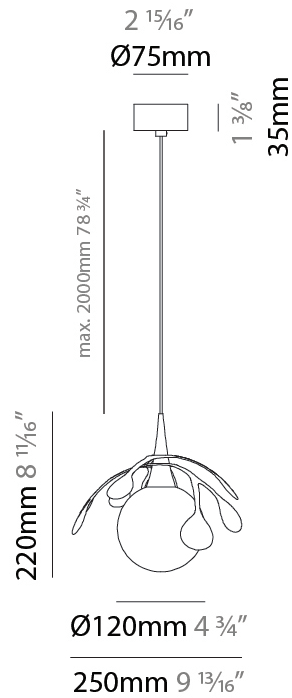

PROJECT
TYPE
SPECIFIER
QUANTITY
DATE

PILEA SUSPENSION

D141240-

base number   Color   Finish   Finish
Temperature   Options   Options

1. To build a product code in our configurator select the specify button on the base model # product page
2. To build a manual product code on this datasheet choose from the options listed below in blue font and add the suffix to the base model #

GENERAL

Series: Vegetal
Subseries: Pilea
Partner: Cangini & Tucci
Division: Design
Installation: Suspension
Product Type: Pendant
Mounting Location: Ceiling

PHYSICAL

Shape: Abstract
Diameter (mm): 250
Diameter (in): 9 ¹³/₁₆
Height (mm): 220
Height (in): 8 ¹¹/₁₆
Max. Overall Height (mm): 2220
Max. Overall Height (in): 87 ³/₈
Fixture Finish: AMB / GRN / PNK / RUB / SKB / SMK / TOB / TRA
Holder Finish: SGD / SBK
Fixture Material: Glass / Metal
Primary Material: Glass - Borosilicate
Cable Details: 2000mm Transparent cable

ELECTRICAL

Lamp Type: LED (Zhaga Standard)
Input Wattage (W): 4.2
Dimming: Non-Dimmable
Driver Included: Yes
Driver Location: Integrated
Driver Class: Class 2
Input Voltage (V): 120 - 277
Constant Current (mA): 350mA
Upon Request: Phase Dimming (120Vac only) / 0-10V Dimming

LED

Color Temperature (°K): 2700 / 3000
Nominal Lumen (lm): 460 / 500
CRI: >90 CRI
Lamp Life (hrs): 50000

OPTICAL

RATINGS AND CERTIFICATIONS

Certified By: Certified for North American Standards
IP rating: IP20