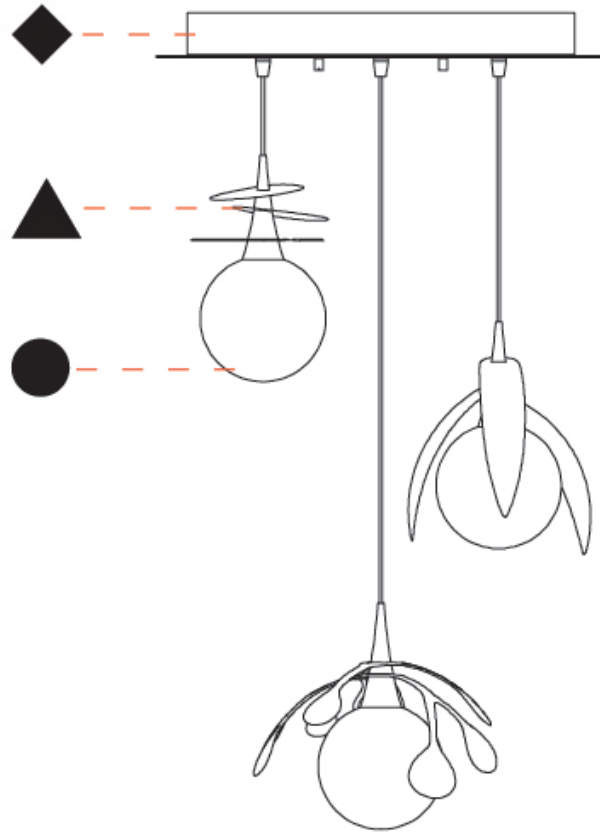

GENERAL

Series: Vegetal
 Subseries: Calathea
 Partner: Cangini & Tucci
 Division: Design
 Installation: Suspension
 Product Type: Pendant
 Mounting Location: Ceiling

PHYSICAL

Shape: Abstract
 Diameter (mm): 180
 Diameter (in): 7 1/16
 Height (mm): 220
 Height (in): 8 11/16
 Max. Overall Height (mm): 2220
 Max. Overall Height (in): 87 3/8
 Fixture Finish: AMB / GRN / PNK / RUB / SKB / SMK / TOB / TRA
 Holder Finish: SGD / SBK
 Fixture Material: Glass / Metal
 Primary Material: Glass - Borosilicate
 Cable Details: 2000mm Transparent cable

GENERAL

Series: Vegetal
 Subseries: Vegetal - 3 Light Cluster
 Partner: Cangini & Tucci
 Division: Design
 Installation: Suspension
 Product Type: Pendant
 Mounting Location: Ceiling

PHYSICAL

Shape: Abstract
 Diameter (mm): 430
 Diameter (in): 16 ¹⁵/₁₆
 Height (mm): 220
 Height (in): 8 ¹¹/₁₆
 Max. Overall Height (mm): 2220
 Max. Overall Height (in): 87 ³/₈
 Fixture Finish: AMB / GRN / PNK / RUB / SKB / SMK / TOB / TRA
 Holder Finish: SGD / SBK
 Accent Finish: CHR / MWH / MBK / BCR
 Fixture Material: Glass / Metal
 Primary Material: Glass - Borosilicate
 Cable Details: 2000mm Transparent cable

VEGETAL - 3 LIGHT CLUSTER SUSPENSION

D141266-

PROJECT

TYPE

SPECIFIER

QUANTITY

DATE

D