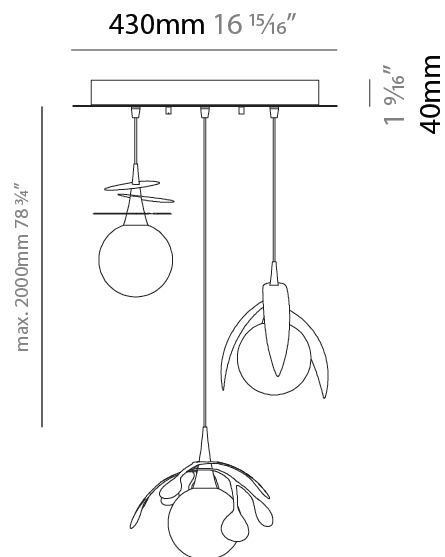

VEGETAL - 3 LIGHT CLUSTER SUSPENSION

D141266-

base number   Color   Finish
Temperature   Options

1. To build a product code in our configurator select the specify button on the base model # product page
2. To build a manual product code on this datasheet choose from the options listed below in blue font and add the suffix to the base model #

GENERAL

Series: Vegetal
Subseries: Vegetal - 3 Light Cluster
Brand: Cangini & Tucci
Division: Design
Mounting Type: Suspension
Mounting Location: Ceiling
Subcategory: Pendant

PHYSICAL

Shape: Abstract
Diameter (mm): 430
Diameter (in): 16 ¹⁵/₁₆
Height (mm): 220
Height (in): 8 ¹¹/₁₆
Max. Overall Height (mm): 2220
Max. Overall Height (in): 87 ³/₈
Light Distribution: Omnidirectional
Fixture Finish: [AMB](#) / [GRN](#) / [PNK](#) / [RUB](#) / [SKB](#) / [SMK](#) / [TOB](#) / [TRA](#)
Holder Finish: [SGD](#) / [SBK](#)
Accent Finish: [CHR](#) / [MWH](#) / [MBK](#) / [BCR](#)
Fixture Material: Glass / Metal
Cable Details: 2,000mm Transparent cable

ELECTRICAL

Lamp Type: LED (Zhaga Standard)
Input Wattage (W): 12.6
Dimming: Non-Dimmable
Driver Included: Yes
Driver Location: Integrated
Driver Class: Class 2
Input Voltage (V): 120 - 277
Constant Current (MA): 500mA
Upon Request: Phase Dimming (120Vac only) / 0-10V Dimming

LED

Color Temperature (°K): [2700](#) / [3000](#)
Nominal Lumen (lm): 1380 / 1500
CRI: >90 CRI
Lamp Life (hrs): 50000

OPTICAL

RATINGS AND CERTIFICATIONS

Certified By: Certified for North American Standards
IP rating: IP20