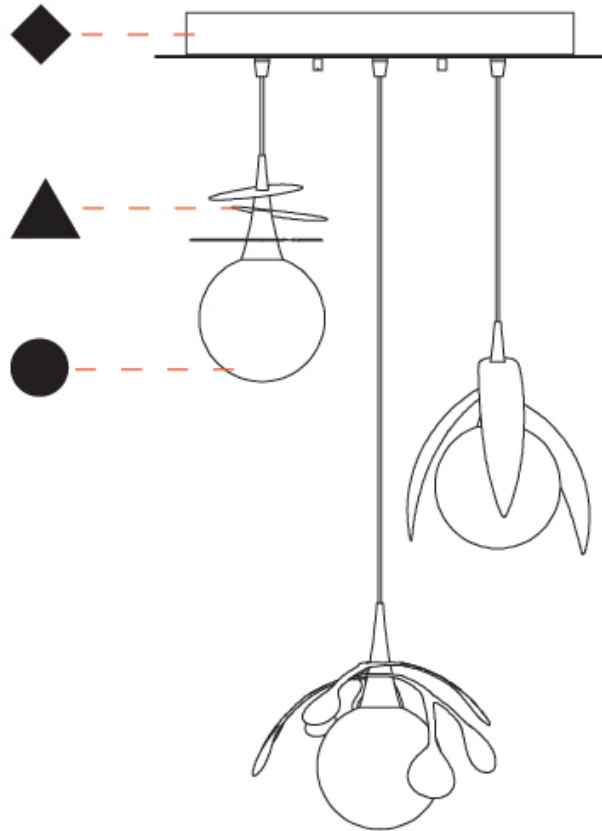

GENERAL

Series: Vegetal
 Subseries: Calathea
 Brand: Cangini & Tucci
 Division: Design
 Mounting Type: Suspension
 Mounting Location: Ceiling
 Subcategory: Pendant

PHYSICAL

Shape: Abstract
 Diameter (mm): 180
 Diameter (in): 7 1/16
 Height (mm): 220
 Height (in): 8 11/16
 Max. Overall Height (mm): 2220
 Max. Overall Height (in): 87 3/8
 Light Distribution: Omnidirectional
 Fixture Finish: AMB / GRN / PNK / RUB / SKB / SMK / TOB / TRA
 Holder Finish: SGD / SBK
 Fixture Material: Glass / Metal
 Cable Details: 2,000mm Transparent cable

GENERAL

Series: Vegetal
 Subseries: Vegetal - 3 Light Cluster
 Brand: Cangini & Tucci
 Division: Design
 Mounting Type: Suspension
 Mounting Location: Ceiling
 Subcategory: Pendant

PHYSICAL

Shape: Abstract
 Diameter (mm): 430
 Diameter (in): 16 ¹⁵/₁₆
 Height (mm): 220
 Height (in): 8 ¹¹/₁₆
 Max. Overall Height (mm): 2220
 Max. Overall Height (in): 87 ³/₈
 Light Distribution: Omnidirectional
 Fixture Finish: [AMB](#) / [GRN](#) / [PNK](#) / [RUB](#) / [SKB](#) / [SMK](#) / [TOB](#) / [TRA](#)
 Holder Finish: [SGD](#) / [SBK](#)
 Accent Finish: [CHR](#) / [MWH](#) / [MBK](#) / [BCR](#)
 Fixture Material: Glass / Metal
 Cable Details: 2,000mm Transparent cable

VEGETAL - 3 LIGHT CLUSTER SUSPENSION

D141266-

PROJECT

TYPE

SPECIFIER

QUANTITY

DATE

D

GENERAL

Series: Vegetal
 Subseries: Vegetal - 3 Light Linear
 Brand: Cangini & Tucci
 Division: Design
 Mounting Type: Suspension
 Mounting Location: Ceiling
 Subcategory: Pendant

PHYSICAL

Shape: Abstract
 Length (mm): 900
 Length (in): 35 7/16
 Height (mm): 220
 Height (in): 8 11/16
 Max. Overall Height (mm): 2220
 Max. Overall Height (in): 87 3/8
 Light Distribution: Omnidirectional
 Fixture Finish: [AMB](#) / [GRN](#) / [PNK](#) / [RUB](#) / [SKB](#) / [SMK](#) / [TOB](#) / [TRA](#)
 Holder Finish: [SGD](#) / [SBK](#)
 Accent Finish: [CHR](#) / [MWH](#) / [MBK](#) / [BCR](#)
 Fixture Material: Glass / Metal
 Cable Details: 2,000mm Transparent cable