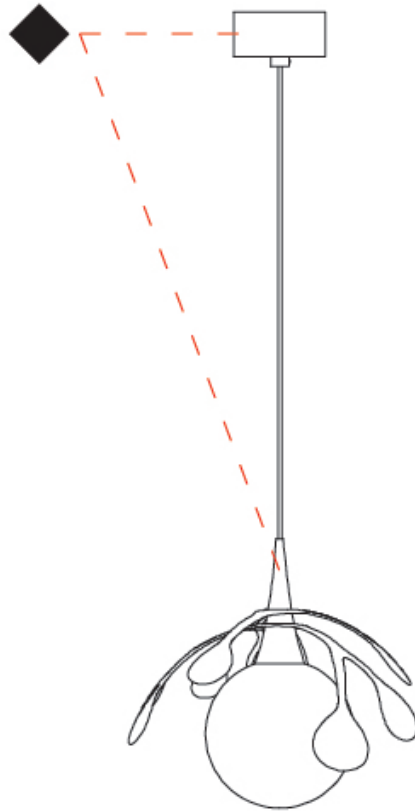

PILEA SUSPENSION

D141240-

PROJECT

TYPE

SPECIFIER

QUANTITY

DATE

D