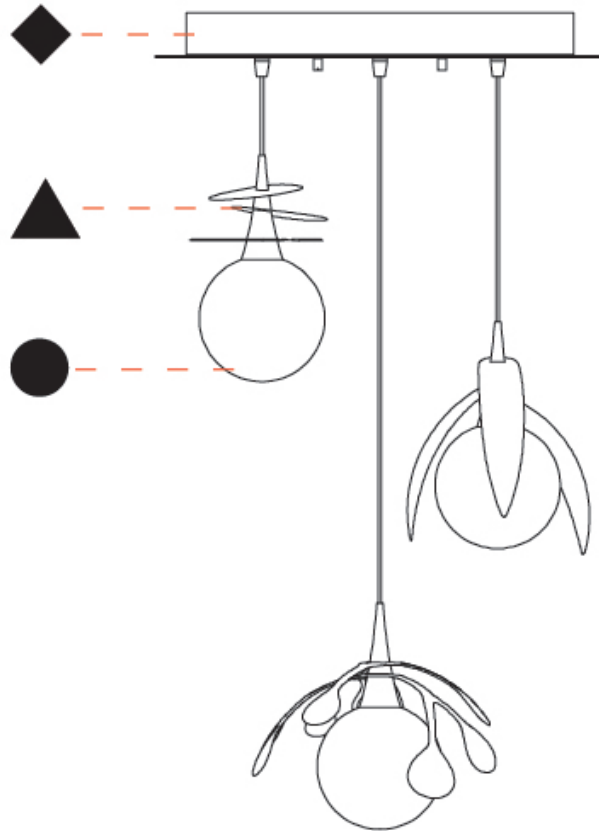

GENERAL

Series: Vegetal
 Subseries: Calathea
 Brand: Cangini & Tucci
 Division: Design
 Mounting Type: Suspension
 Mounting Location: Ceiling
 Subcategory: Pendant

PHYSICAL

Shape: Abstract
 Diameter (mm): 180
 Diameter (in): 7 1/16
 Height (mm): 220
 Height (in): 8 11/16
 Max. Overall Height (mm): 2220
 Max. Overall Height (in): 87 3/8
 Light Distribution: Omnidirectional
 Fixture Finish: AMB / GRN / PNK / RUB / SKB / SMK / TOB / TRA
 Holder Finish: SGD / SBK
 Fixture Material: Glass / Metal
 Cable Details: 2,000mm Transparent cable

GENERAL

Series: Vegetal
 Subseries: Vegetal - 3 Light Cluster
 Brand: Cangini & Tucci
 Division: Design
 Mounting Type: Suspension
 Mounting Location: Ceiling
 Subcategory: Pendant

PHYSICAL

Shape: Abstract
 Diameter (mm): 430
 Diameter (in): 16 ¹⁵/₁₆
 Height (mm): 220
 Height (in): 8 ¹¹/₁₆
 Max. Overall Height (mm): 2220
 Max. Overall Height (in): 87 ³/₈
 Light Distribution: Omnidirectional
 Fixture Finish: [AMB](#) / [GRN](#) / [PNK](#) / [RUB](#) / [SKB](#) / [SMK](#) / [TOB](#) / [TRA](#)
 Holder Finish: [SGD](#) / [SBK](#)
 Accent Finish: [CHR](#) / [MWH](#) / [MBK](#) / [BCR](#)
 Fixture Material: Glass / Metal
 Cable Details: 2,000mm Transparent cable

VEGETAL - 3 LIGHT CLUSTER SUSPENSION

D141266-

PROJECT

TYPE

SPECIFIER

QUANTITY

DATE

PROJECT
TYPE
SPECIFIER
QUANTITY
DATE

GENERAL

Series: Vegetal
 Subseries: Vegetal - 3 Light Linear
 Brand: Cangini & Tucci
 Division: Design
 Mounting Type: Suspension
 Mounting Location: Ceiling
 Subcategory: Pendant

PHYSICAL

Shape: Abstract
 Length (mm): 900
 Length (in): 35 7/16
 Height (mm): 220
 Height (in): 8 11/16
 Max. Overall Height (mm): 2220
 Max. Overall Height (in): 87 3/8
 Light Distribution: Omnidirectional
 Fixture Finish: [AMB](#) / [GRN](#) / [PNK](#) / [RUB](#) / [SKB](#) / [SMK](#) / [TOB](#) / [TRA](#)
 Holder Finish: [SGD](#) / [SBK](#)
 Accent Finish: [CHR](#) / [MWH](#) / [MBK](#) / [BCR](#)
 Fixture Material: Glass / Metal
 Cable Details: 2,000mm Transparent cable