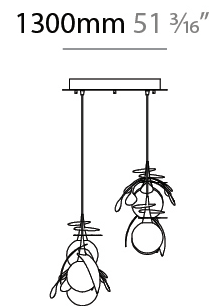

VEGETAL - 7 LIGHT LINEAR SUSPENSION

D141265-

base number   Color   Finish
Temperature   Options

1. To build a product code in our configurator select the specify button on the base model # product page
2. To build a manual product code on this datasheet choose from the options listed below in blue font and add the suffix to the base model #

GENERAL

Series: Vegetal
Subseries: Vegetal - 7 Light Linear
Brand: Cangini & Tucci
Division: Design
Mounting Type: Suspension
Mounting Location: Ceiling
Subcategory: Pendant

PHYSICAL

Shape: Abstract
Length (mm): 1300
Length (in): 51 ³/₁₆
Width (mm): 400
Width (in): 15 ³/₄
Height (mm): 220
Height (in): 8 ¹¹/₁₆
Max. Overall Height (mm): 2220
Max. Overall Height (in): 87 ³/₈
Light Distribution: Omnidirectional
Fixture Finish: [AMB](#) / [GRN](#) / [PNK](#) / [RUB](#) / [SKB](#) / [SMK](#) / [TOB](#) / [TRA](#)
Holder Finish: [SGD](#) / [SBK](#)
Accent Finish: [CHR](#) / [MWH](#) / [MBK](#) / [BCR](#)
Fixture Material: Glass / Metal
Cable Details: 2,000mm Transparent cable

ELECTRICAL

Lamp Type: LED (Zhaga Standard)
Input Wattage (W): 29.4
Dimming: Non-Dimmable
Driver Included: Yes
Driver Location: Integrated
Driver Class: Class 2
Input Voltage (V): 120 - 277
Constant Current (MA): 350mA
Upon Request: Phase Dimming (120Vac only) / 0-10V Dimming

LED

Color Temperature (°K): [2700](#) / [3000](#)
Nominal Lumen (lm): 3220 / 3500
CRI: >90 CRI
Lamp Life (hrs): 50000

OPTICAL

RATINGS AND CERTIFICATIONS

Certified By: Certified for North American Standards
IP rating: IP20