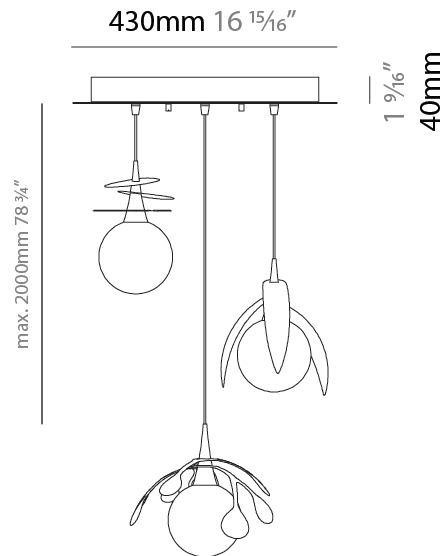

VEGETAL - 3 LIGHT CLUSTER SUSPENSION

D141266-

base number   Color   Finish
Temperature   Options

1. To build a product code in our configurator select the specify button on the base model # product page
2. To build a manual product code on this datasheet choose from the options listed below in blue font and add the suffix to the base model #

GENERAL

Series: Vegetal
Subseries: Vegetal - 3 Light Cluster
Brand: Cangini & Tucci
Division: Design
Mounting Type: Suspension
Mounting Location: Ceiling
Subcategory: Pendant

PHYSICAL

Shape: Abstract
Diameter (mm): 430
Diameter (in): 16 ¹⁵/₁₆
Height (mm): 220
Height (in): 8 ¹¹/₁₆
Max. Overall Height (mm): 2220
Max. Overall Height (in): 87 ³/₈
Light Distribution: Omnidirectional
Fixture Finish: [AMB](#) / [GRN](#) / [PNK](#) / [RUB](#) / [SKB](#) / [SMK](#) / [TOB](#) / [TRA](#)
Holder Finish: [SGD](#) / [SBK](#)
Accent Finish: [CHR](#) / [MWH](#) / [MBK](#) / [BCR](#)
Fixture Material: Glass / Metal
Cable Details: 2,000mm Transparent cable

ELECTRICAL

Lamp Type: LED (Zhaga Standard)
Input Wattage (W): 12.6
Dimming: Non-Dimmable
Driver Included: Yes
Driver Location: Integrated
Driver Class: Class 2
Input Voltage (V): 120 - 277
Constant Current (MA): 500mA
Upon Request: Phase Dimming (120Vac only) / 0-10V Dimming

LED

Color Temperature (°K): [2700](#) / [3000](#)
Nominal Lumen (lm): 1380 / 1500
CRI: >90 CRI
Lamp Life (hrs): 50000

OPTICAL

RATINGS AND CERTIFICATIONS

Certified By: Certified for North American Standards
IP rating: IP20