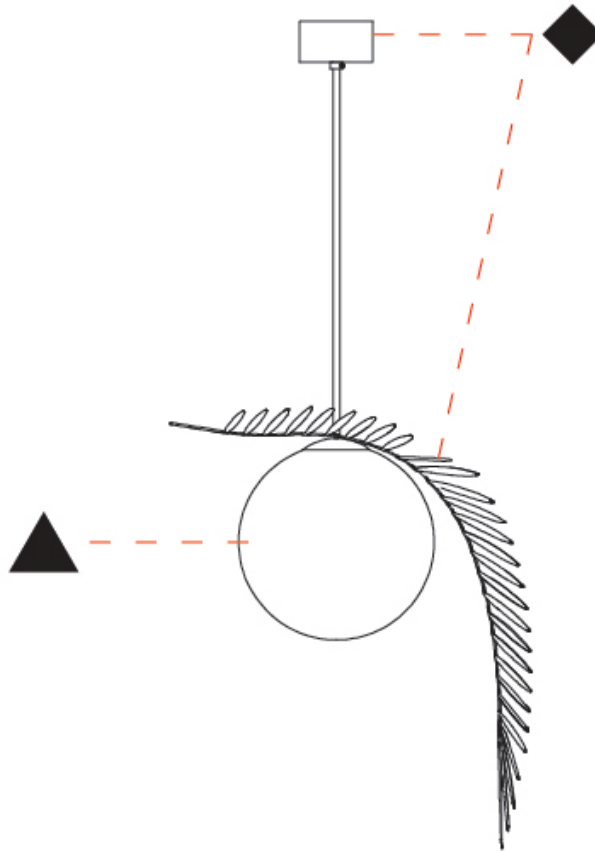

PALMA SUSPENSION

D141241-

PROJECT

TYPE

SPECIFIER

QUANTITY

DATE

D