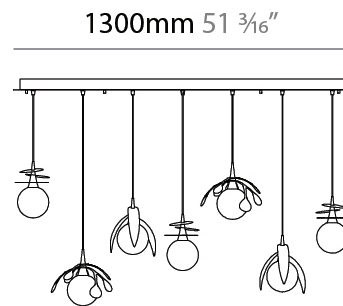

VEGETAL - 7 LIGHT LINEAR SUSPENSION

D141265-

base number   Color   Finish
Temperature   Options

1. To build a product code in our configurator select the specify button on the base model # product page
2. To build a manual product code on this datasheet choose from the options listed below in blue font and add the suffix to the base model #

GENERAL

Series: Vegetal
Subseries: Vegetal - 7 Light Linear
Brand: Cangini & Tucci
Division: Design
Mounting Type: Suspension
Mounting Location: Ceiling
Subcategory: Pendant

PHYSICAL

Shape: Abstract
Length (mm): 1300
Length (in): 51 ³/₁₆
Width (mm): 400
Width (in): 15 ³/₄
Height (mm): 220
Height (in): 8 ¹¹/₁₆
Max. Overall Height (mm): 2220
Max. Overall Height (in): 87 ³/₈
Light Distribution: Omnidirectional
Fixture Finish: [AMB](#) / [GRN](#) / [PNK](#) / [RUB](#) / [SKB](#) / [SMK](#) / [TOB](#) / [TRA](#)
Holder Finish: [SGD](#) / [SBK](#)
Accent Finish: [CHR](#) / [MWH](#) / [MBK](#) / [BCR](#)
Fixture Material: Glass / Metal
Cable Details: 2,000mm Transparent cable

ELECTRICAL

Lamp Type: LED (Zhaga Standard)
Input Wattage (W): 29.4
Dimming: Non-Dimmable
Driver Included: Yes
Driver Location: Integrated
Driver Class: Class 2
Input Voltage (V): 120 - 277
Constant Current (MA): 350mA
Upon Request: Phase Dimming (120Vac only) / 0-10V Dimming

LED

Color Temperature (°K): [2700](#) / [3000](#)
Nominal Lumen (lm): 3220 / 3500
CRI: >90 CRI
Lamp Life (hrs): 50000

OPTICAL

RATINGS AND CERTIFICATIONS

Certified By: Certified for North American Standards
IP rating: IP20