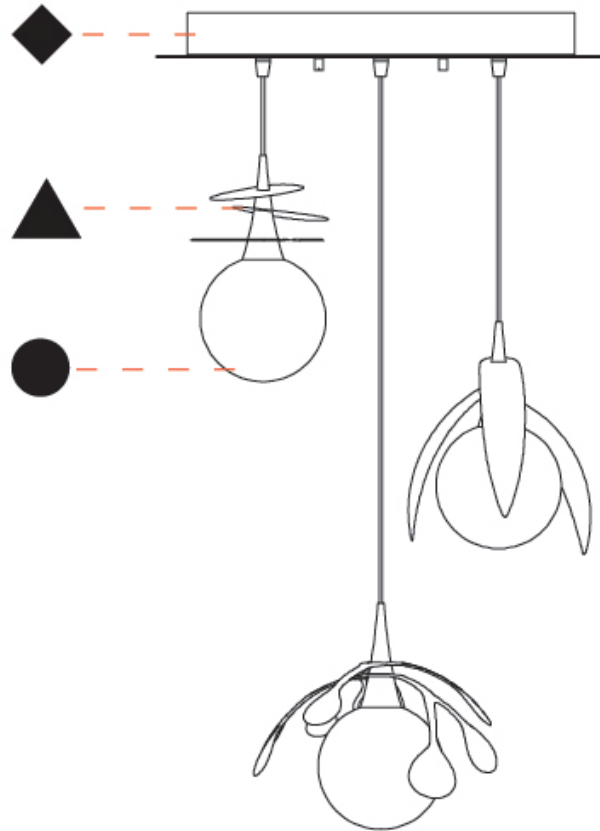

GENERAL

Series: Vegetal
 Subseries: Calathea
 Brand: Cangini & Tucci
 Division: Design
 Mounting Type: Suspension
 Mounting Location: Ceiling
 Subcategory: Pendant

PHYSICAL

Shape: Abstract
 Diameter (mm): 180
 Diameter (in): 7 1/16
 Height (mm): 220
 Height (in): 8 11/16
 Max. Overall Height (mm): 2220
 Max. Overall Height (in): 87 3/8
 Light Distribution: Omnidirectional
 Fixture Finish: AMB / GRN / PNK / RUB / SKB / SMK / TOB / TRA
 Holder Finish: SGD / SBK
 Fixture Material: Glass / Metal
 Cable Details: 2,000mm Transparent cable

GENERAL

Series: Vegetal
 Subseries: Vegetal - 3 Light Cluster
 Brand: Cangini & Tucci
 Division: Design
 Mounting Type: Suspension
 Mounting Location: Ceiling
 Subcategory: Pendant

PHYSICAL

Shape: Abstract
 Diameter (mm): 430
 Diameter (in): 16 ¹⁵/₁₆
 Height (mm): 220
 Height (in): 8 ¹¹/₁₆
 Max. Overall Height (mm): 2220
 Max. Overall Height (in): 87 ³/₈
 Light Distribution: Omnidirectional
 Fixture Finish: [AMB](#) / [GRN](#) / [PNK](#) / [RUB](#) / [SKB](#) / [SMK](#) / [TOB](#) / [TRA](#)
 Holder Finish: [SGD](#) / [SBK](#)
 Accent Finish: [CHR](#) / [MWH](#) / [MBK](#) / [BCR](#)
 Fixture Material: Glass / Metal
 Cable Details: 2,000mm Transparent cable

VEGETAL - 3 LIGHT CLUSTER SUSPENSION

D141266-

PROJECT

TYPE

SPECIFIER

QUANTITY

DATE

D

GENERAL

Series: Vegetal
 Subseries: Vegetal - 3 Light Linear
 Brand: Cangini & Tucci
 Division: Design
 Mounting Type: Suspension
 Mounting Location: Ceiling
 Subcategory: Pendant

PHYSICAL

Shape: Abstract
 Length (mm): 900
 Length (in): 35 7/16
 Height (mm): 220
 Height (in): 8 11/16
 Max. Overall Height (mm): 2220
 Max. Overall Height (in): 87 3/8
 Light Distribution: Omnidirectional
 Fixture Finish: AMB / GRN / PNK / RUB / SKB / SMK / TOB / TRA
 Holder Finish: SGD / SBK
 Accent Finish: CHR / MWH / MBK / BCR
 Fixture Material: Glass / Metal
 Cable Details: 2,000mm Transparent cable