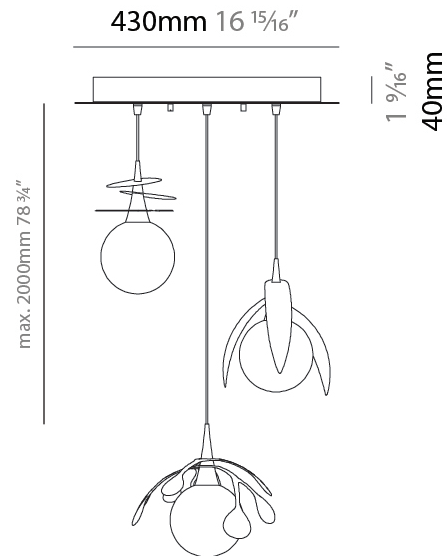

VEGETAL - 3 LIGHT CLUSTER SUSPENSION

D141266-

base number   Color   Finish
Temperature   Options

1. To build a product code in our configurator select the specify button on the base model # product page
2. To build a manual product code on this datasheet choose from the options listed below in blue font and add the suffix to the base model #

GENERAL

Series: Vegetal
Subseries: Vegetal - 3 Light Cluster
Brand: Cangini & Tucci
Division: Design
Mounting Type: Suspension
Mounting Location: Ceiling
Subcategory: Pendant

PHYSICAL

Shape: Abstract
Diameter (mm): 430
Diameter (in): 16 ¹⁵/₁₆
Height (mm): 220
Height (in): 8 ¹¹/₁₆
Max. Overall Height (mm): 2220
Max. Overall Height (in): 87 ³/₈
Light Distribution: Omnidirectional
Fixture Finish: [AMB](#) / [GRN](#) / [PNK](#) / [RUB](#) / [SKB](#) / [SMK](#) / [TOB](#) / [TRA](#)
Holder Finish: [SGD](#) / [SBK](#)
Accent Finish: [CHR](#) / [MWH](#) / [MBK](#) / [BCR](#)
Fixture Material: Glass / Metal
Cable Details: 2,000mm Transparent cable

ELECTRICAL

Lamp Type: LED (Zhaga Standard)
Input Wattage (W): 12.6
Dimming: Non-Dimmable
Driver Included: Yes
Driver Location: Integrated
Driver Class: Class 2
Input Voltage (V): 120 - 277
Constant Current (MA): 500mA
Upon Request: Phase Dimming (120Vac only) / 0-10V Dimming

LED

Color Temperature (°K): [2700](#) / [3000](#)
Nominal Lumen (lm): 1380 / 1500
CRI: >90 CRI
Lamp Life (hrs): 50000

OPTICAL

RATINGS AND CERTIFICATIONS

Certified By: Certified for North American Standards
IP rating: IP20