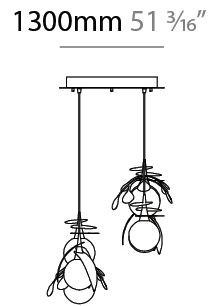

VEGETAL - 7 LIGHT LINEAR SUSPENSION

D141265-

base number   Color   Finish
Temperature   Options

1. To build a product code in our configurator select the specify button on the base model # product page
2. To build a manual product code on this datasheet choose from the options listed below in blue font and add the suffix to the base model #

GENERAL

Series: Vegetal
Subseries: Vegetal - 7 Light Linear
Brand: Cangini & Tucci
Division: Design
Mounting Type: Suspension
Mounting Location: Ceiling
Subcategory: Pendant

PHYSICAL

Shape: Abstract
Length (mm): 1300
Length (in): 51 ³/₁₆
Width (mm): 400
Width (in): 15 ³/₄
Height (mm): 220
Height (in): 8 ¹¹/₁₆
Max. Overall Height (mm): 2220
Max. Overall Height (in): 87 ³/₈
Light Distribution: Omnidirectional
Fixture Finish: [AMB](#) / [GRN](#) / [PNK](#) / [RUB](#) / [SKB](#) / [SMK](#) / [TOB](#) / [TRA](#)
Holder Finish: [SGD](#) / [SBK](#)
Accent Finish: [CHR](#) / [MWH](#) / [MBK](#) / [BCR](#)
Fixture Material: Glass / Metal
Cable Details: 2,000mm Transparent cable

ELECTRICAL

Lamp Type: LED (Zhaga Standard)
Input Wattage (W): 29.4
Dimming: Non-Dimmable
Driver Included: Yes
Driver Location: Integrated
Driver Class: Class 2
Input Voltage (V): 120 - 277
Constant Current (MA): 350mA
Upon Request: Phase Dimming (120Vac only) / 0-10V Dimming

LED

Color Temperature (°K): [2700](#) / [3000](#)
Nominal Lumen (lm): 3220 / 3500
CRI: >90 CRI
Lamp Life (hrs): 50000

OPTICAL

RATINGS AND CERTIFICATIONS

Certified By: Certified for North American Standards
IP rating: IP20